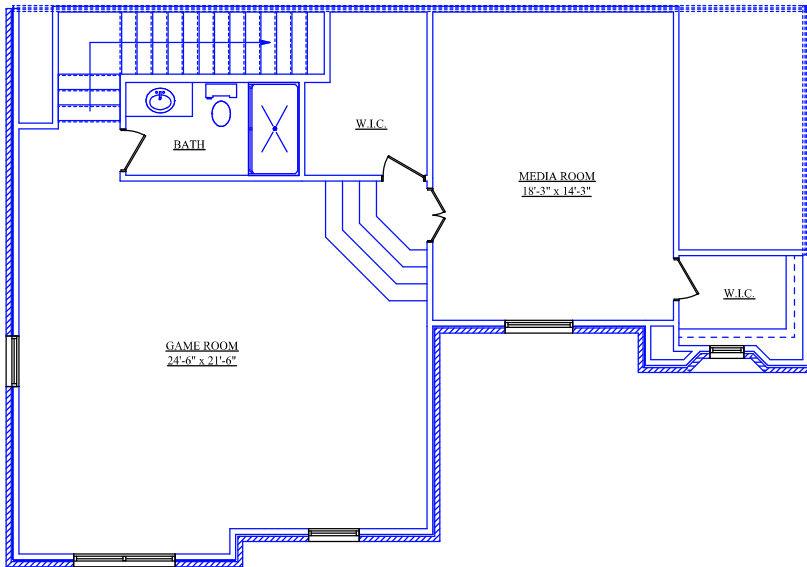

AREA TOTALS

LOWER AREA 3751

UPPER AREA 1030

TOTAL LIVING AREA 4781

4 CAR GARAGE 1066

COVERED PORCH 97

COVERED PATIO 671

TOTAL FOUNDATION 5585

TOTAL UNDER ROOF 6615

AREA TOTALS

LOWER AREA 3751

UPPER AREA 1030

TOTAL LIVING AREA 4781

4 CAR GARAGE 1066

COVERED PORCH 97

COVERED PATIO 671

TOTAL FOUNDATION 5585

TOTAL UNDER ROOF 6615

AREA TOTALS	
LOWER AREA	3751
UPPER AREA	1030
TOTAL LIVING AREA	4781
4 CAR GARAGE	1066
COVERED PORCH	97
COVERED PATIO	671
TOTAL FOUNDATION	5585
TOTAL UNDER ROOF	6615