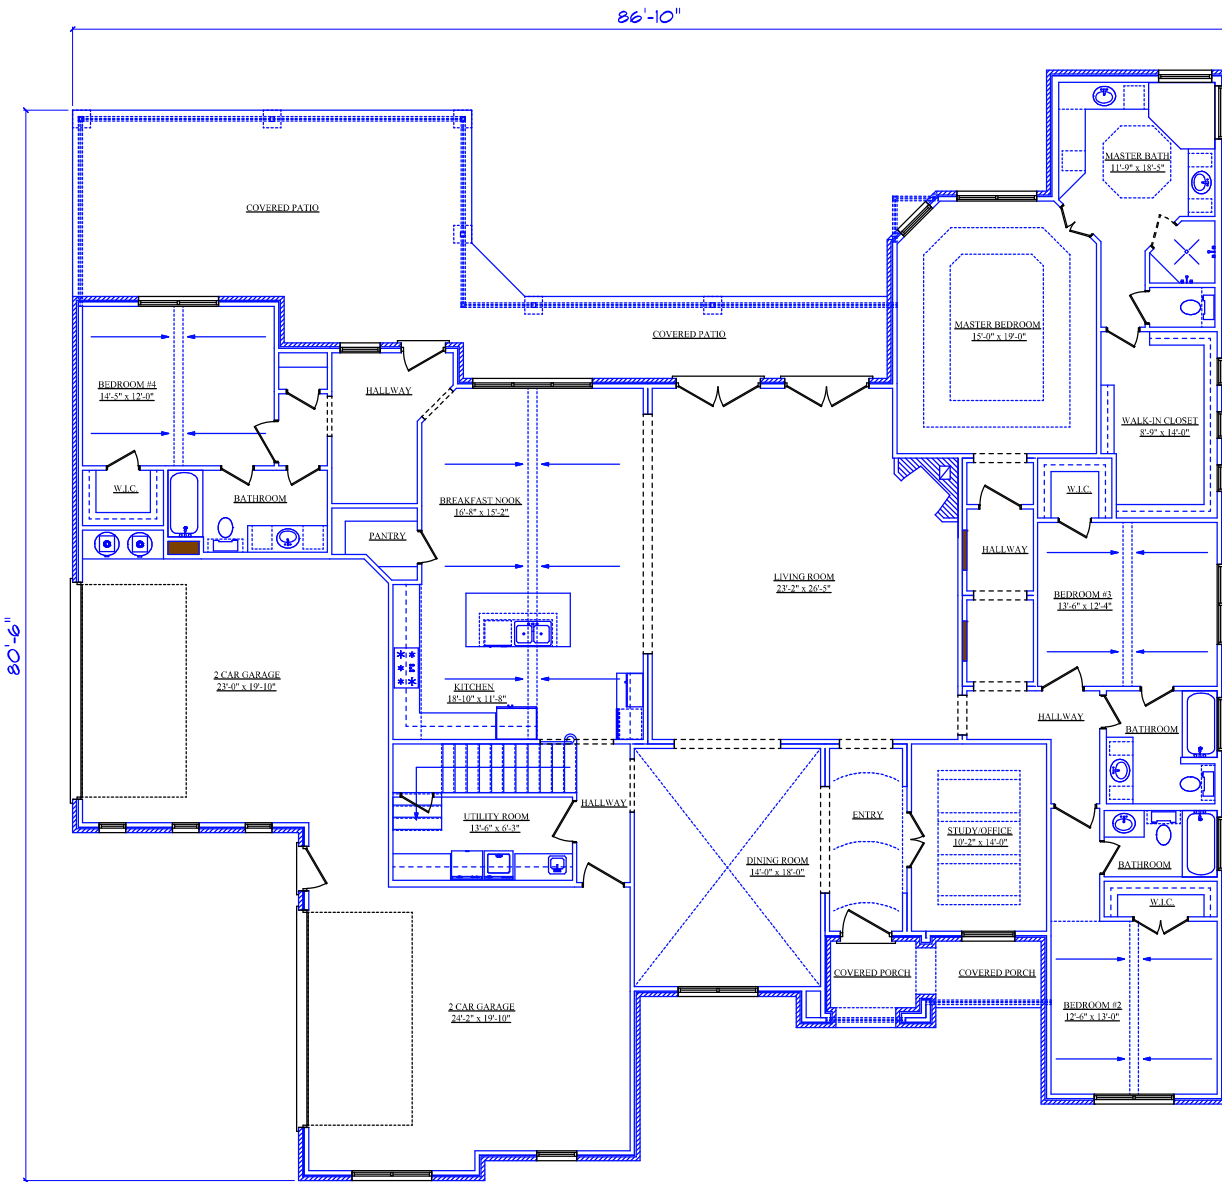

TOTAL UNDER ROOF 6615

AREA TOTALS

LOWER AREA 3751

UPPER AREA 1030

TOTAL LIVING AREA 4781

4 CAR GARAGE 1066

COVERED PORCH 97

COVERED PATIO 671

TOTAL FOUNDATION 5585

TOTAL UNDER ROOF 6615

AREA TOTALS	
LOWER AREA	3751
UPPER AREA	1030
TOTAL LIVING AREA	4781
4 CAR GARAGE	1066
COVERED PORCH	97
COVERED PATIO	671
TOTAL FOUNDATION	5585
TOTAL UNDER ROOF	6615