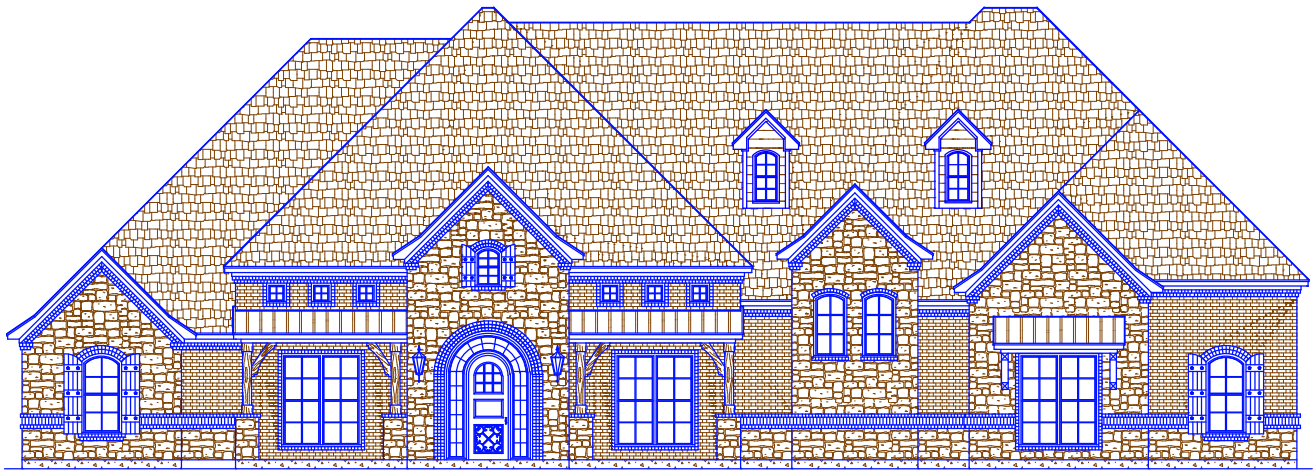

TOTAL LIVING AREA 4692

3 CAR GARAGE 790

COVERED PORCH 248

COVERED PATIO 552

TOTAL FOUNDATION 5162

TOTAL UNDER ROOF 6282

AREA TOTALS

LOWER LIVING	3572
UPPER LIVING	1120
TOTAL LIVING AREA	4692
3 CAR GARAGE	790
COVERED PORCH	248
COVERED PATIO	552
TOTAL FOUNDATION	5162
TOTAL UNDER ROOF	6282