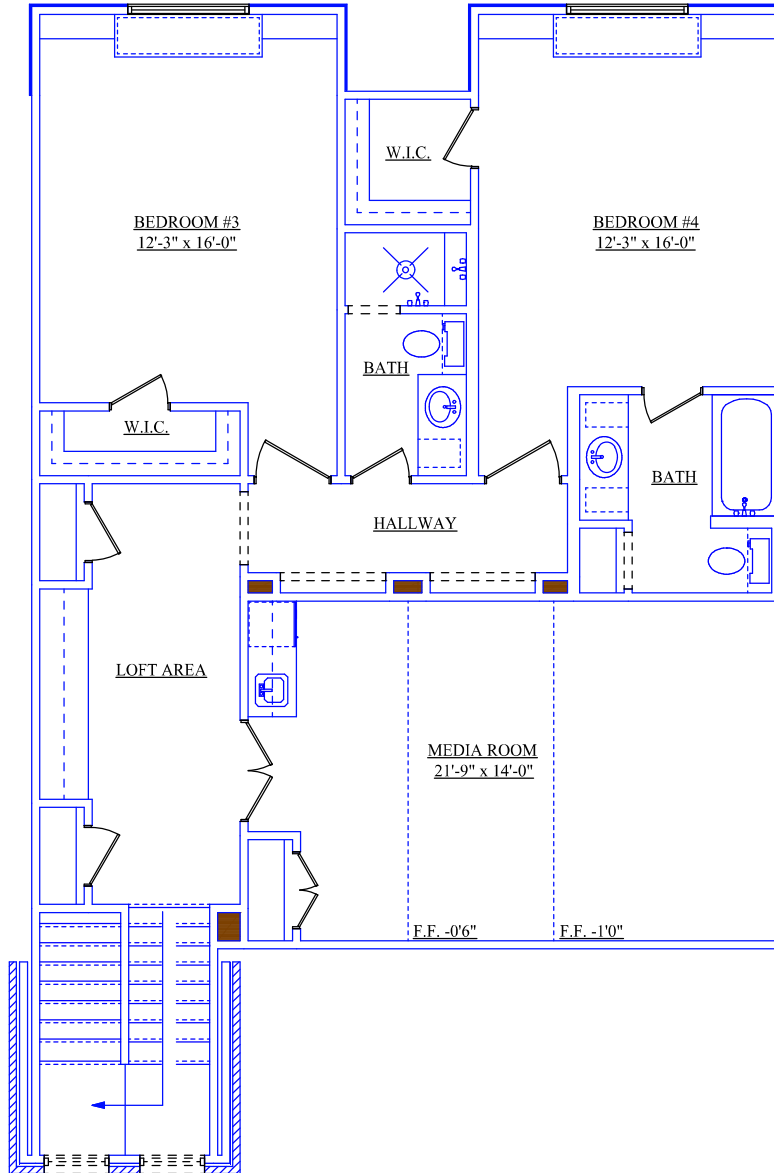

AREA TOTALS	
LOWER LIVING	3572
UPPER LIVING	1120
TOTAL LIVING AREA	4692
3 CAR GARAGE	790
COVERED PORCH	248
COVERED PATIO	552
TOTAL FOUNDATION	5162
TOTAL UNDER ROOF	6282

AREA TOTALS

LOWER LIVING 3572

UPPER LIVING 1120

TOTAL LIVING AREA 4692

3 CAR GARAGE 790

COVERED PORCH 248

COVERED PATIO 552

TOTAL FOUNDATION 5162

TOTAL UNDER ROOF 6282

AREA TOTALS

LOWER LIVING	3572
UPPER LIVING	1120
TOTAL LIVING AREA	4692
3 CAR GARAGE	790
COVERED PORCH	248
COVERED PATIO	552
TOTAL FOUNDATION	5162
TOTAL UNDER ROOF	6282