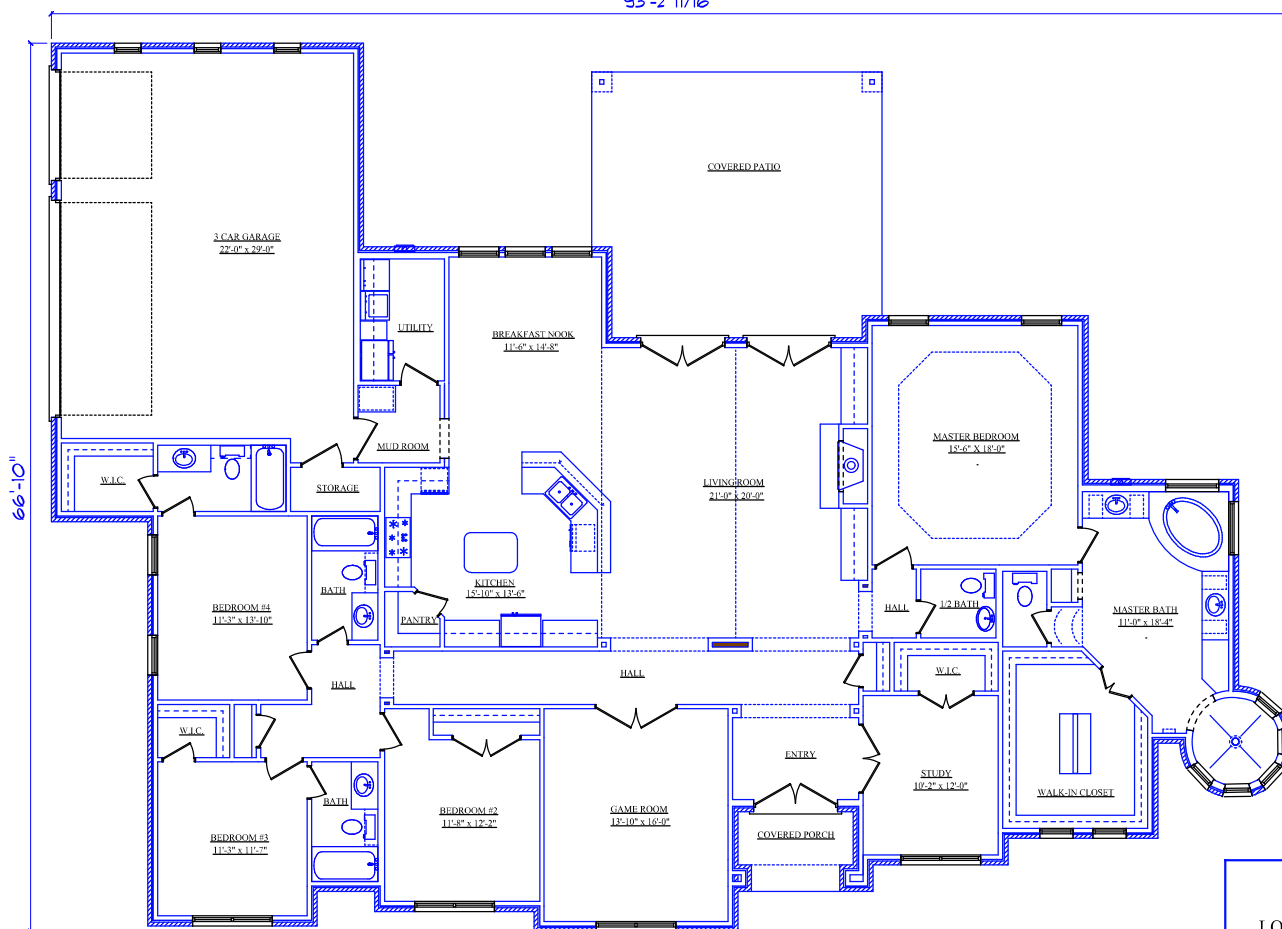

93'-2 11/16"

AREA TOTALS

LOWER LIVING 3,320

3 CAR GARAGE 707

COVERED PORCH 55

COVERED PATIO 424

TOTAL FOUNDATION 4,506

AREA TOTALS

LOWER LIVING 3,320

3 CAR GARAGE 707

COVERED PORCH 55

COVERED PATIO 424

TOTAL FOUNDATION 4,506