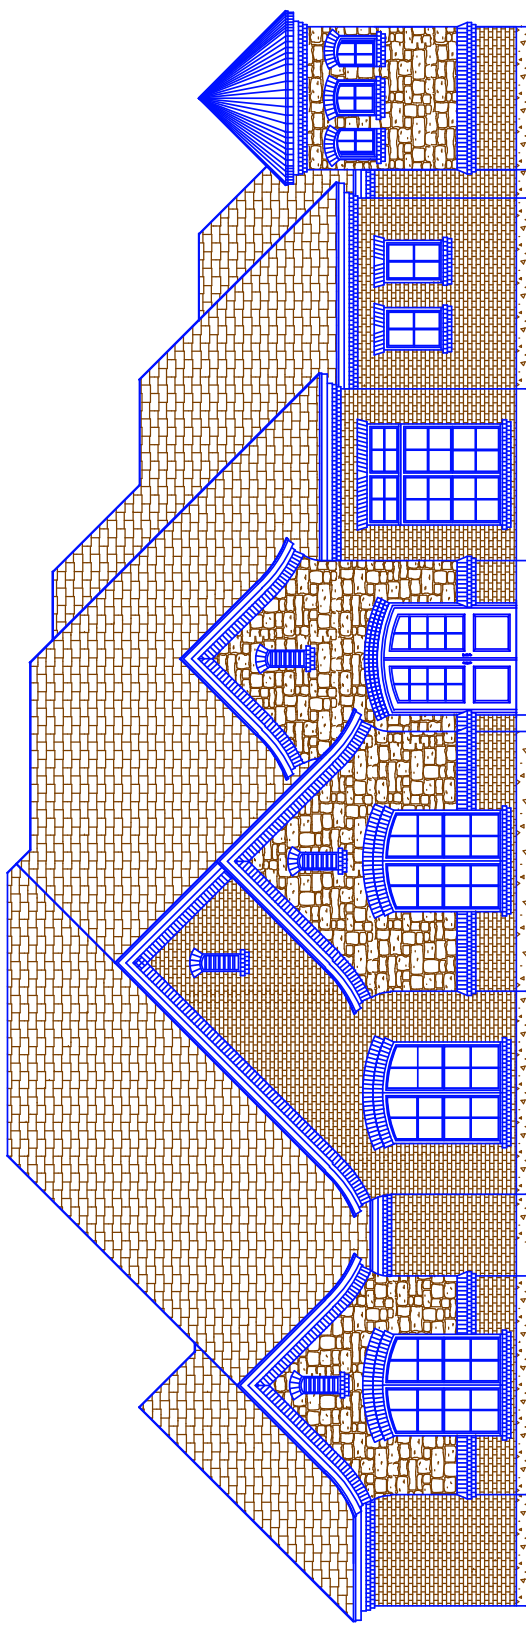

93'-2 11/16"

AREA TOTALS

LOWER LIVING 3,320

3 CAR GARAGE 707

COVERED PORCH 55

COVERED PATIO 424

TOTAL FOUNDATION 4,506

AREA TOTALS

LOWER LIVING 3,320

3 CAR GARAGE 707

COVERED PORCH 55

COVERED PATIO 424

TOTAL FOUNDATION 4,506