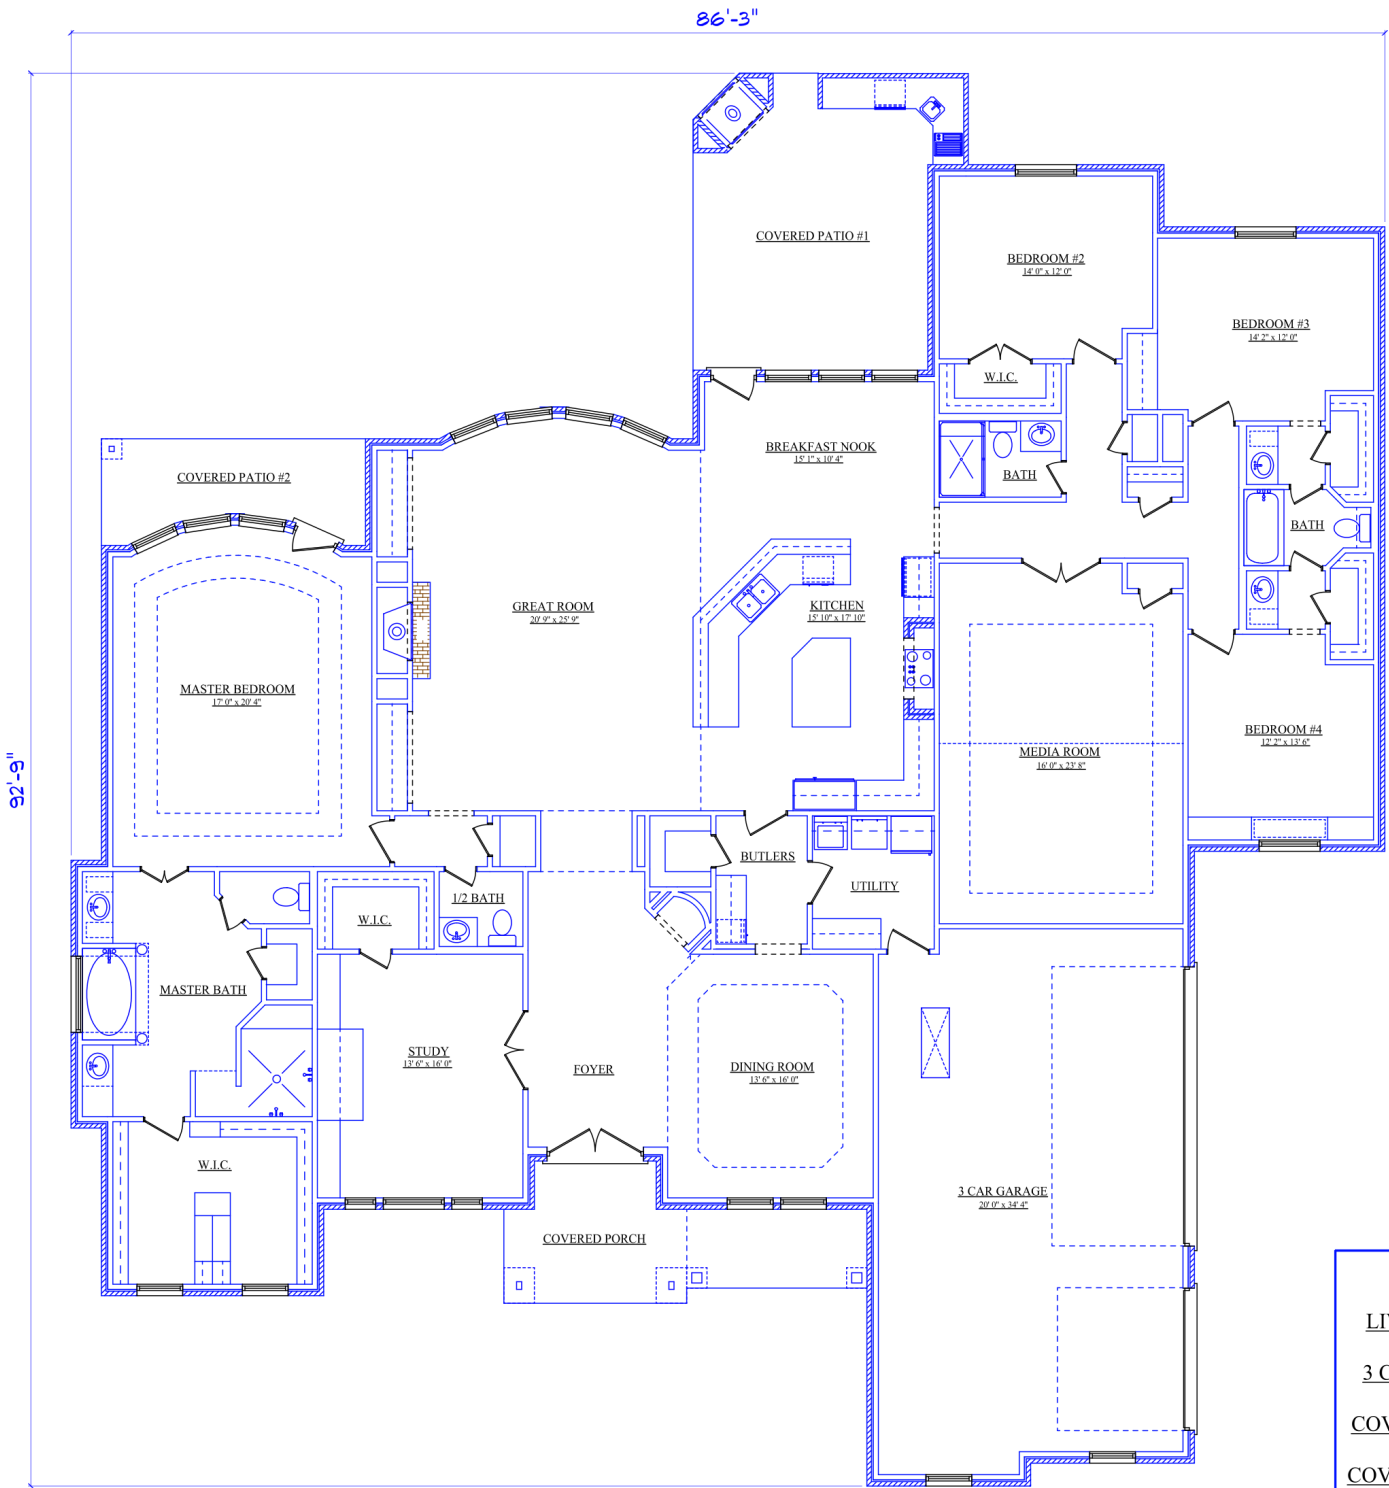

TOTAL AREA

LIVING AREA 4155

3 CAR GARAGE 750

COVERED PORCH 160

COVERED PATIO 1 311

COVERED PATIO 2 102

TOTAL SLAB 5478

FRONT ELEVATION

<b>TOTAL AREA</b>
LIVING AREA 4155
3 CAR GARAGE 750
COVERED PORCH 160
COVERED PATIO 1 311
COVERED PATIO 2 102
<b>TOTAL SLAB 5478</b>

 **FLOOR PLAN**