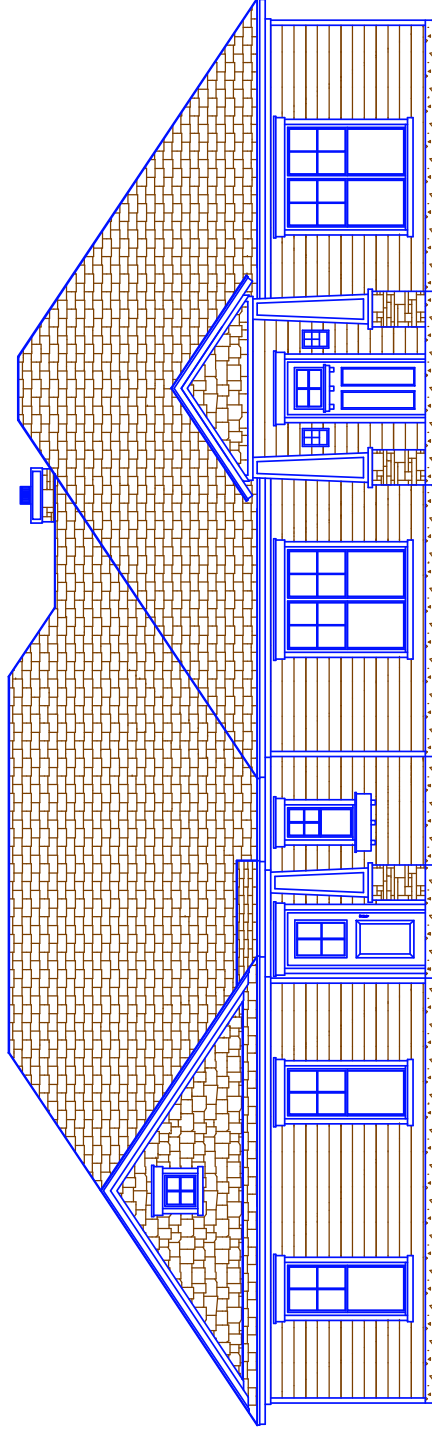

AREA TOTALS	
LIVING AREA	2653
2 CAR GARAGE	564
COVERED PORCH	66
COVERED PORCH #2	18
COVERED PATIO	621
TOTAL FOUNDATION	3922

AREA TOTALS
LIVING AREA 2653
2 CAR GARAGE 564
COVERED PORCH 66
COVERED PORCH #2 18
COVERED PATIO 621
TOTAL FOUNDATION 3922