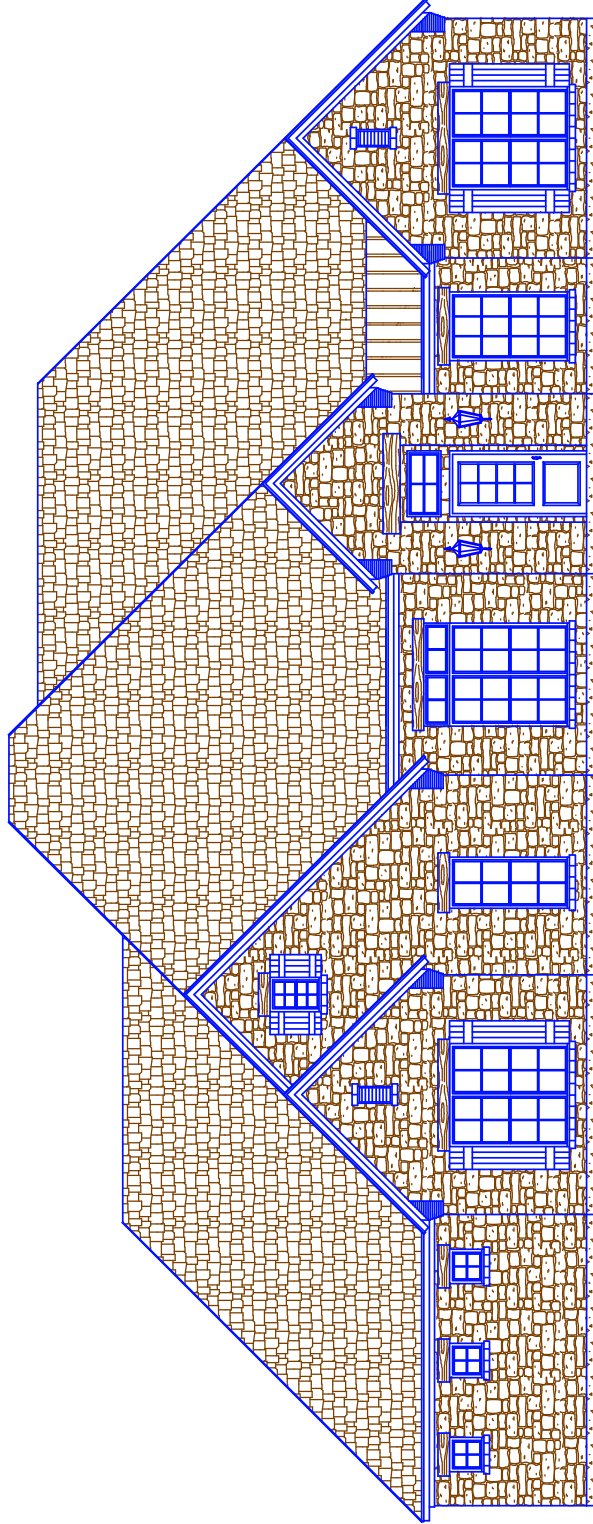

AREA TOTALS	
LIVING AREA	3830
4 CAR GARAGE	1073
COVERED PORCH	97
COVERED PATIO	593
TOTAL FOUNDATION	5593

AREA TOTALS

LIVING AREA 3830

4 CAR GARAGE 1073

COVERED PORCH 97

COVERED PATIO 593

TOTAL FOUNDATION 5593