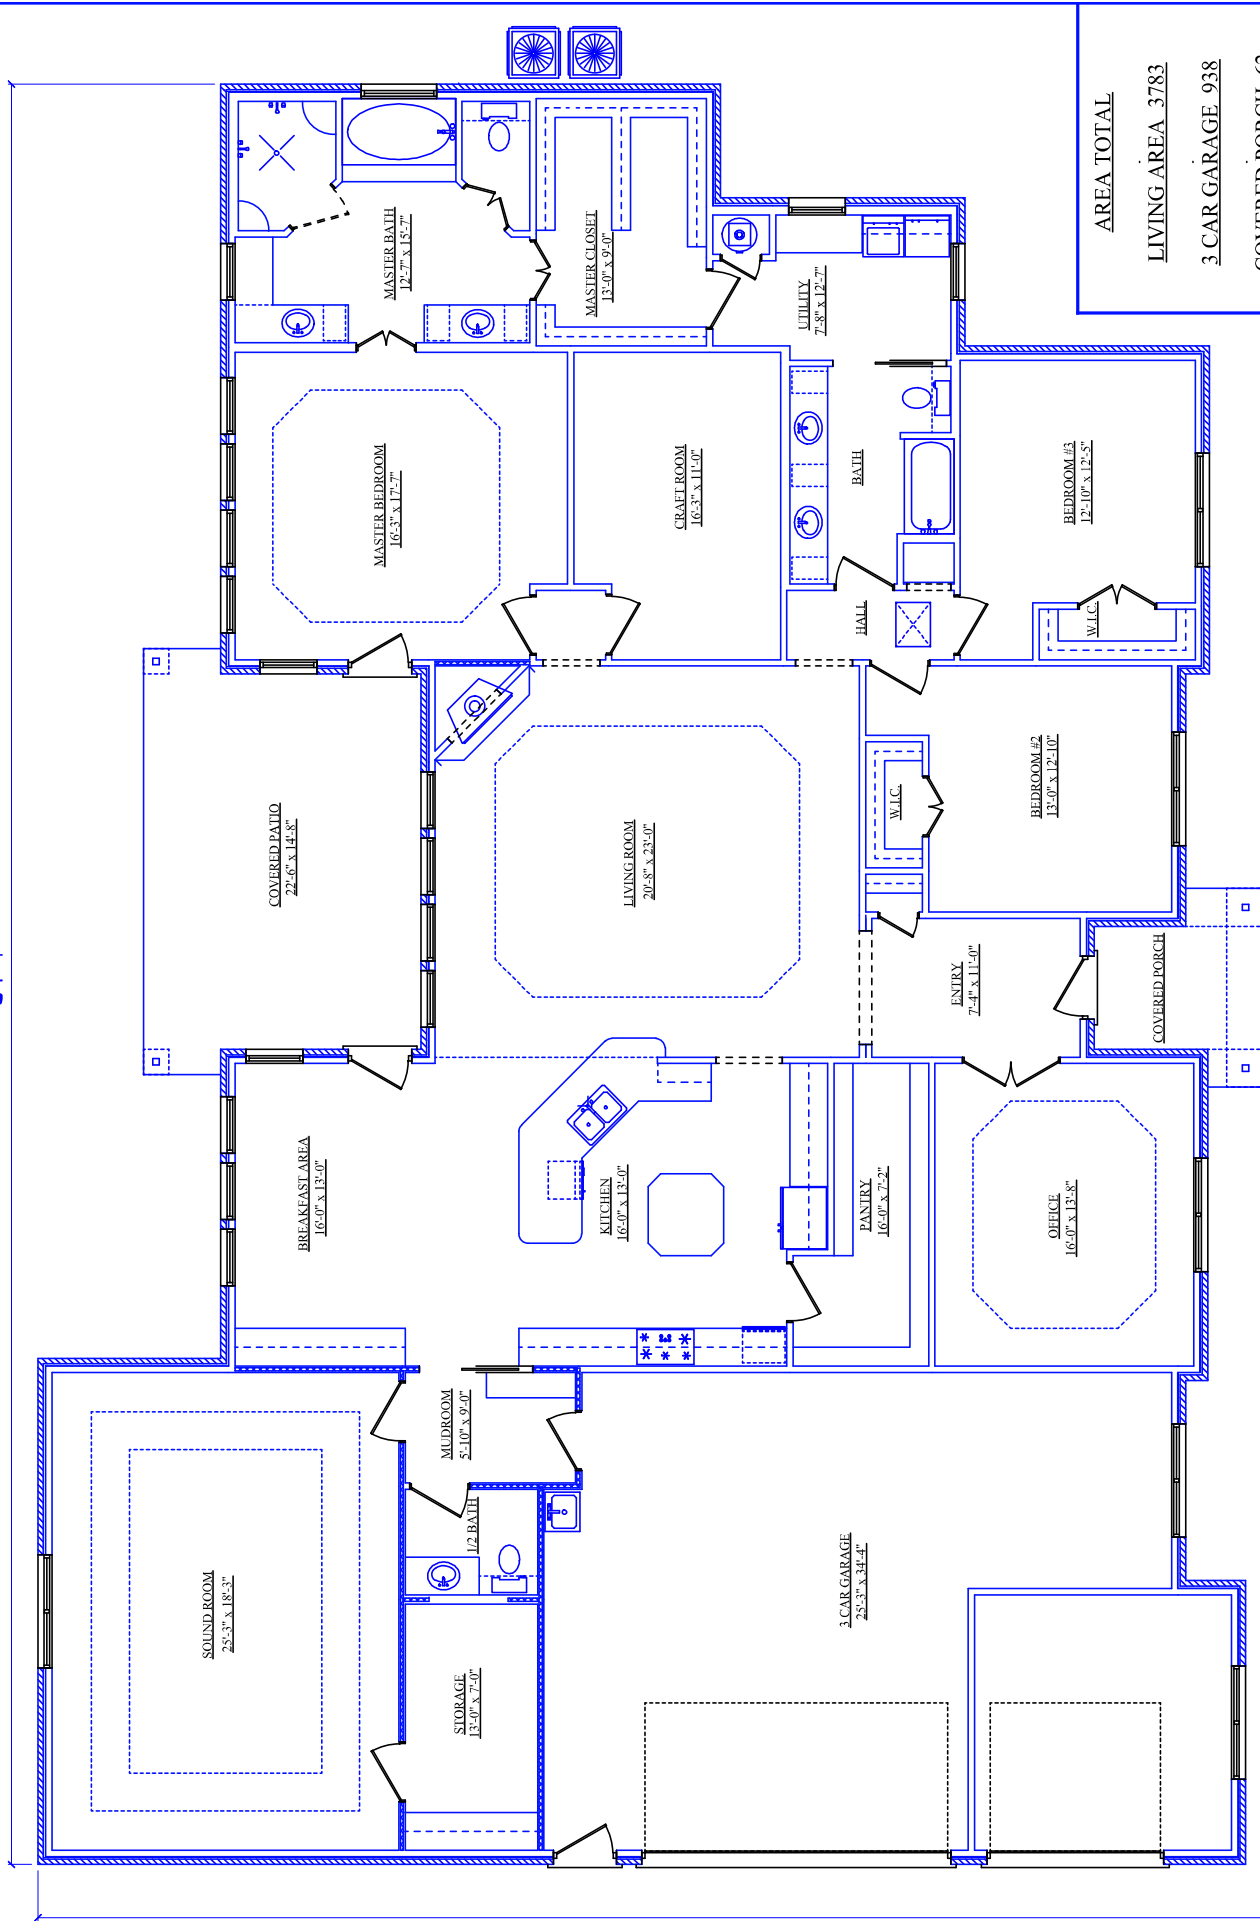

<u>AREA TOTAL</u>
<u>LIVING AREA 3783</u>
<u>3 CAR GARAGE 938</u>
<u>COVERED PORCH 62</u>
<u>COVERED PATIO 302</u>
<u>TOTAL FOUNDATION 5085</u>

94'-1"

64'-10"

AREA TOTAL

LIVING AREA 3783

3 CAR GARAGE 938

COVERED PORCH 62

COVERED PATIO 302

TOTAL FOUNDATION 5085