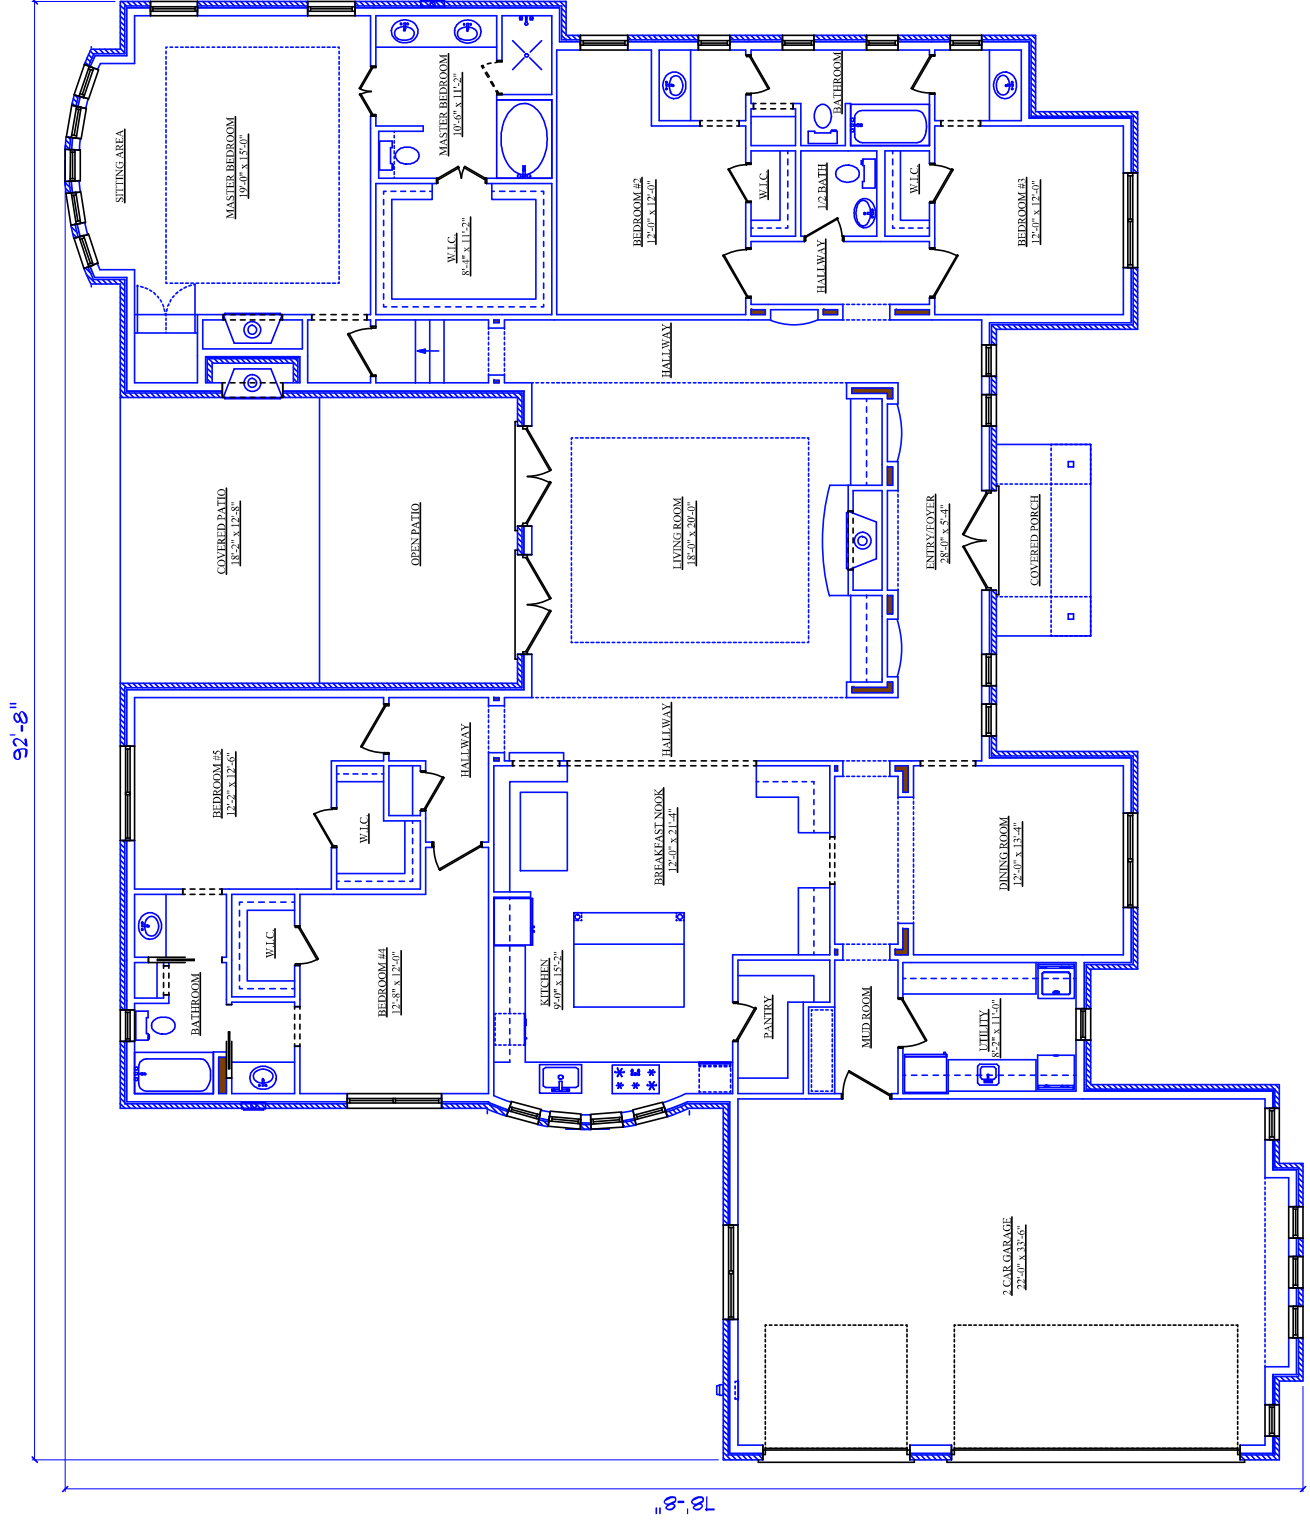

AREA TOTALS
LIVING AREA 3732
2 CAR GARAGE 849
COVERED PORCH 73
COVERED PATIO 241
TOTAL FOUNDATION 4895

AREA TOTALS

LIVING AREA	3732
2 CAR GARAGE	849
COVERED PORCH	73
COVERED PATIO	241
TOTAL FOUNDATION	4895