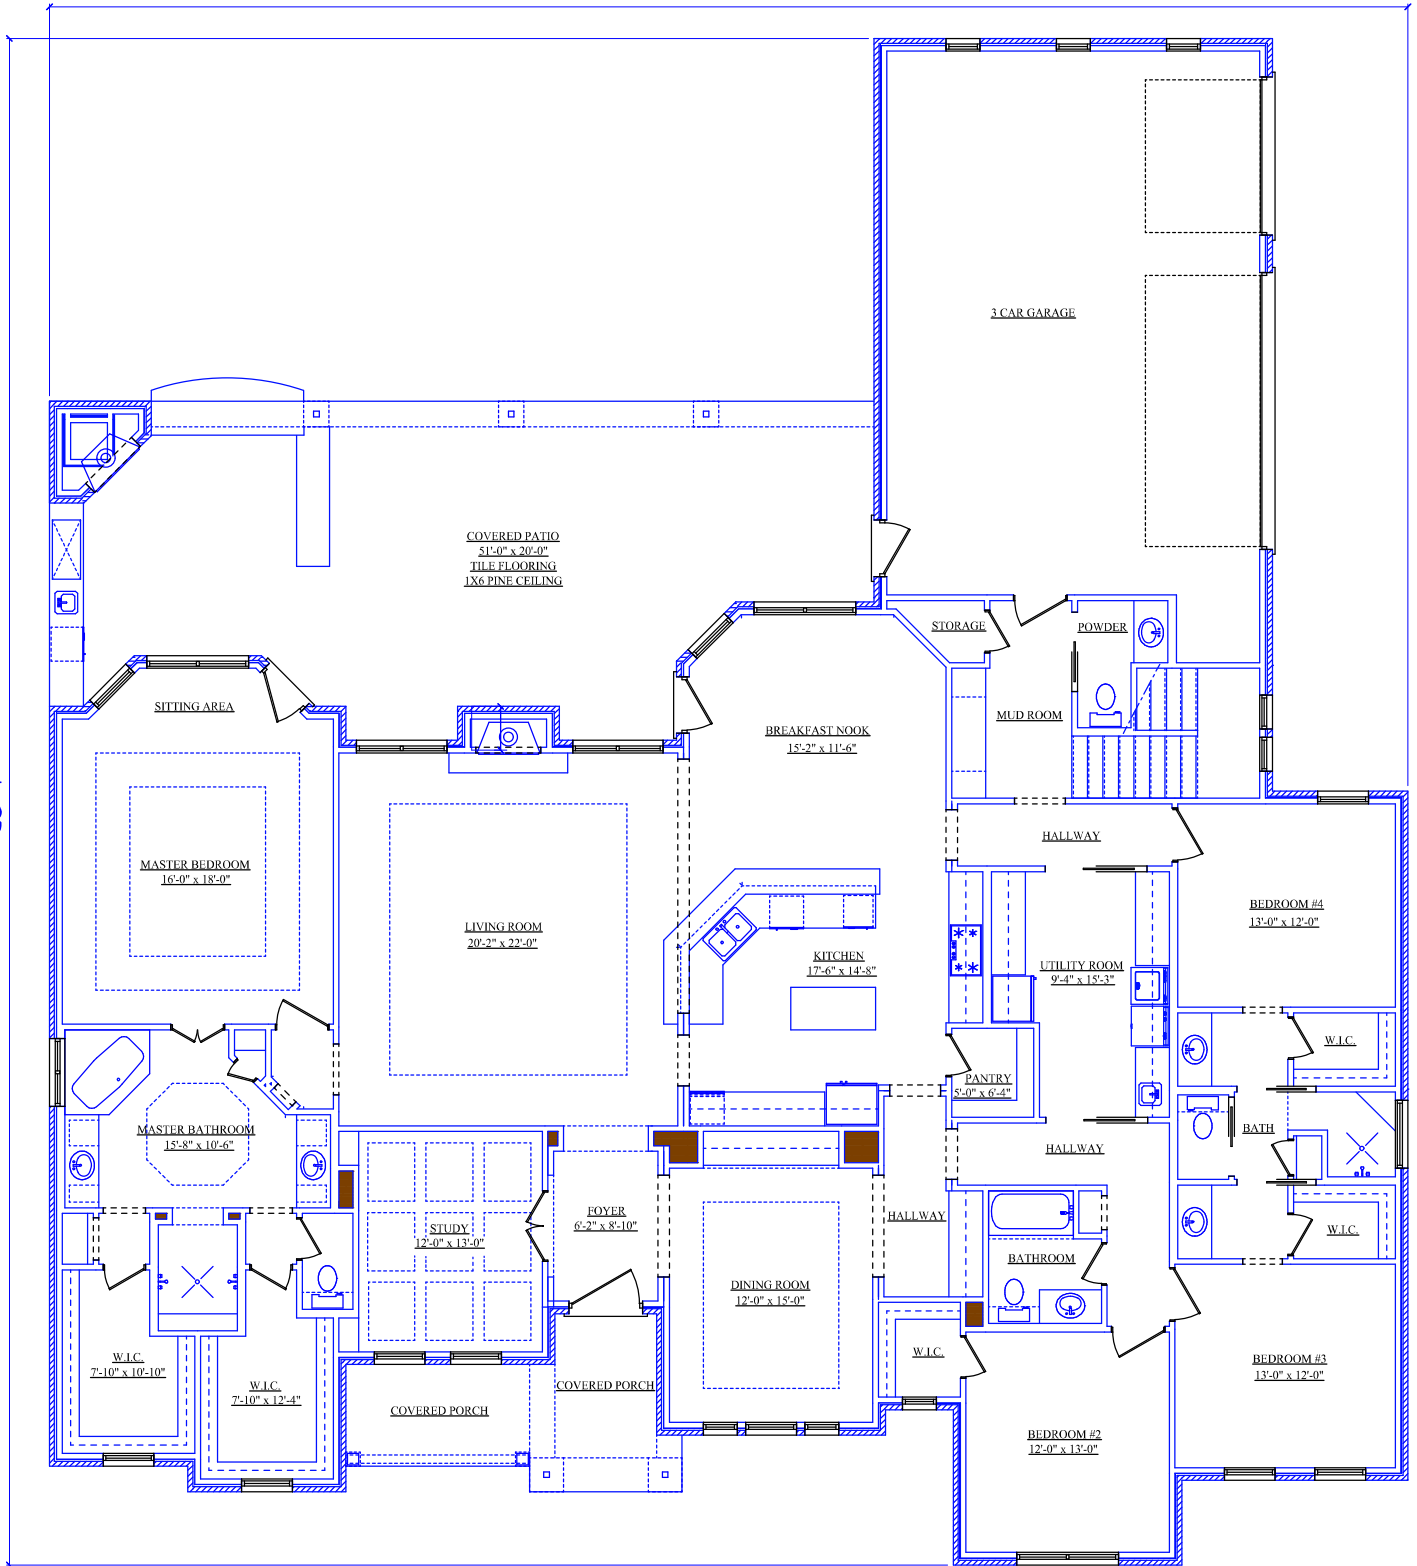

AREA TOTALS

LIVING AREA 3693

3 CAR GARAGE 806

COVERED PORCH 144

COVERED PATIO 806

TOTAL FOUNDATION 5469

80'-2"

90'-1"

AREA TOTALS

LIVING AREA 3693

3 CAR GARAGE 806

COVERED PORCH 144

COVERED PATIO 806

TOTAL FOUNDATION 5469