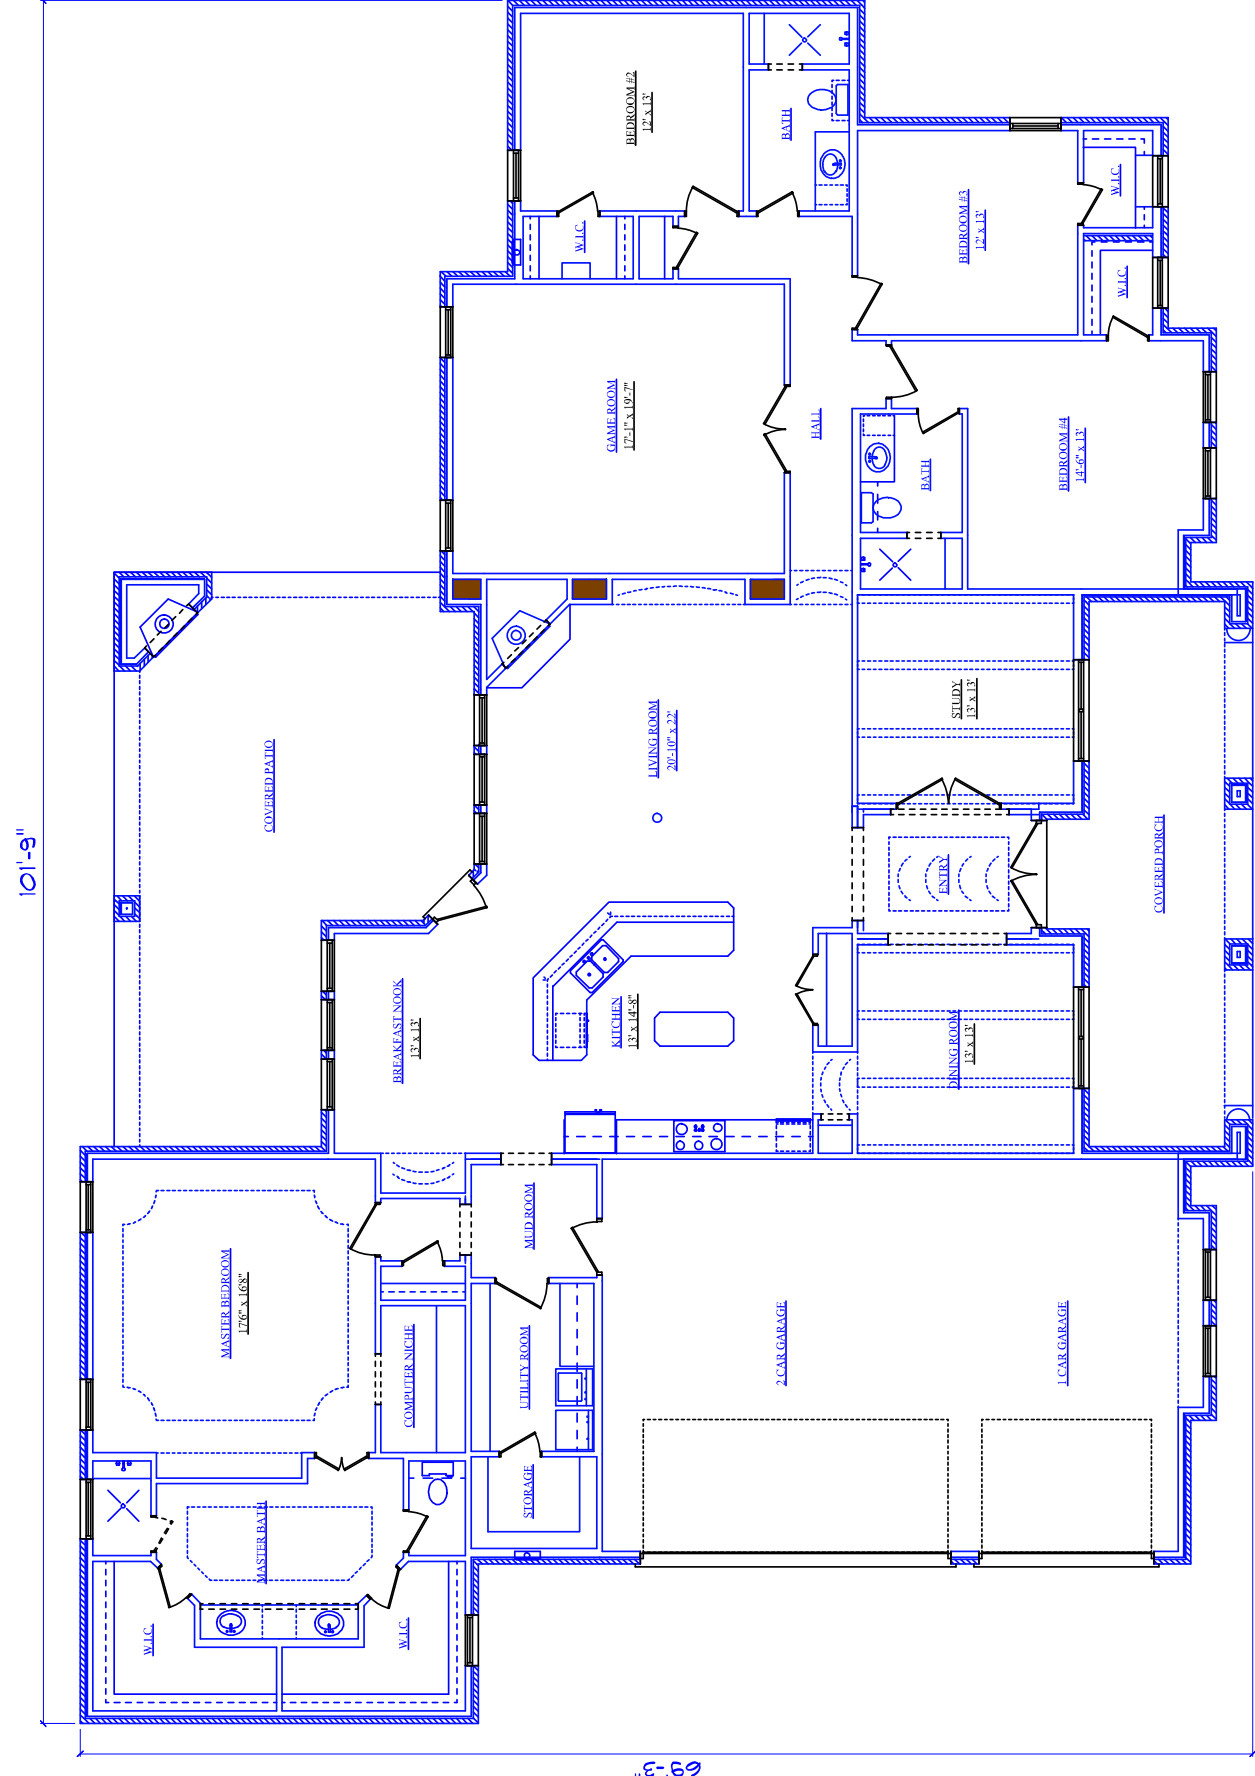

AREA TOTALS
LIVING AREA 5648
3 CAR GARAGE 874
COVERED PORCH 339
COVERED PATIO 592
TOTAL FOUNDATION 5453

101'-9"

113'-8"

AREA TOTALS
LIVING AREA 3648
3 CAR GARAGE 874
COVERED PORCH 339
COVERED PATIO 592
TOTAL FOUNDATION 5453