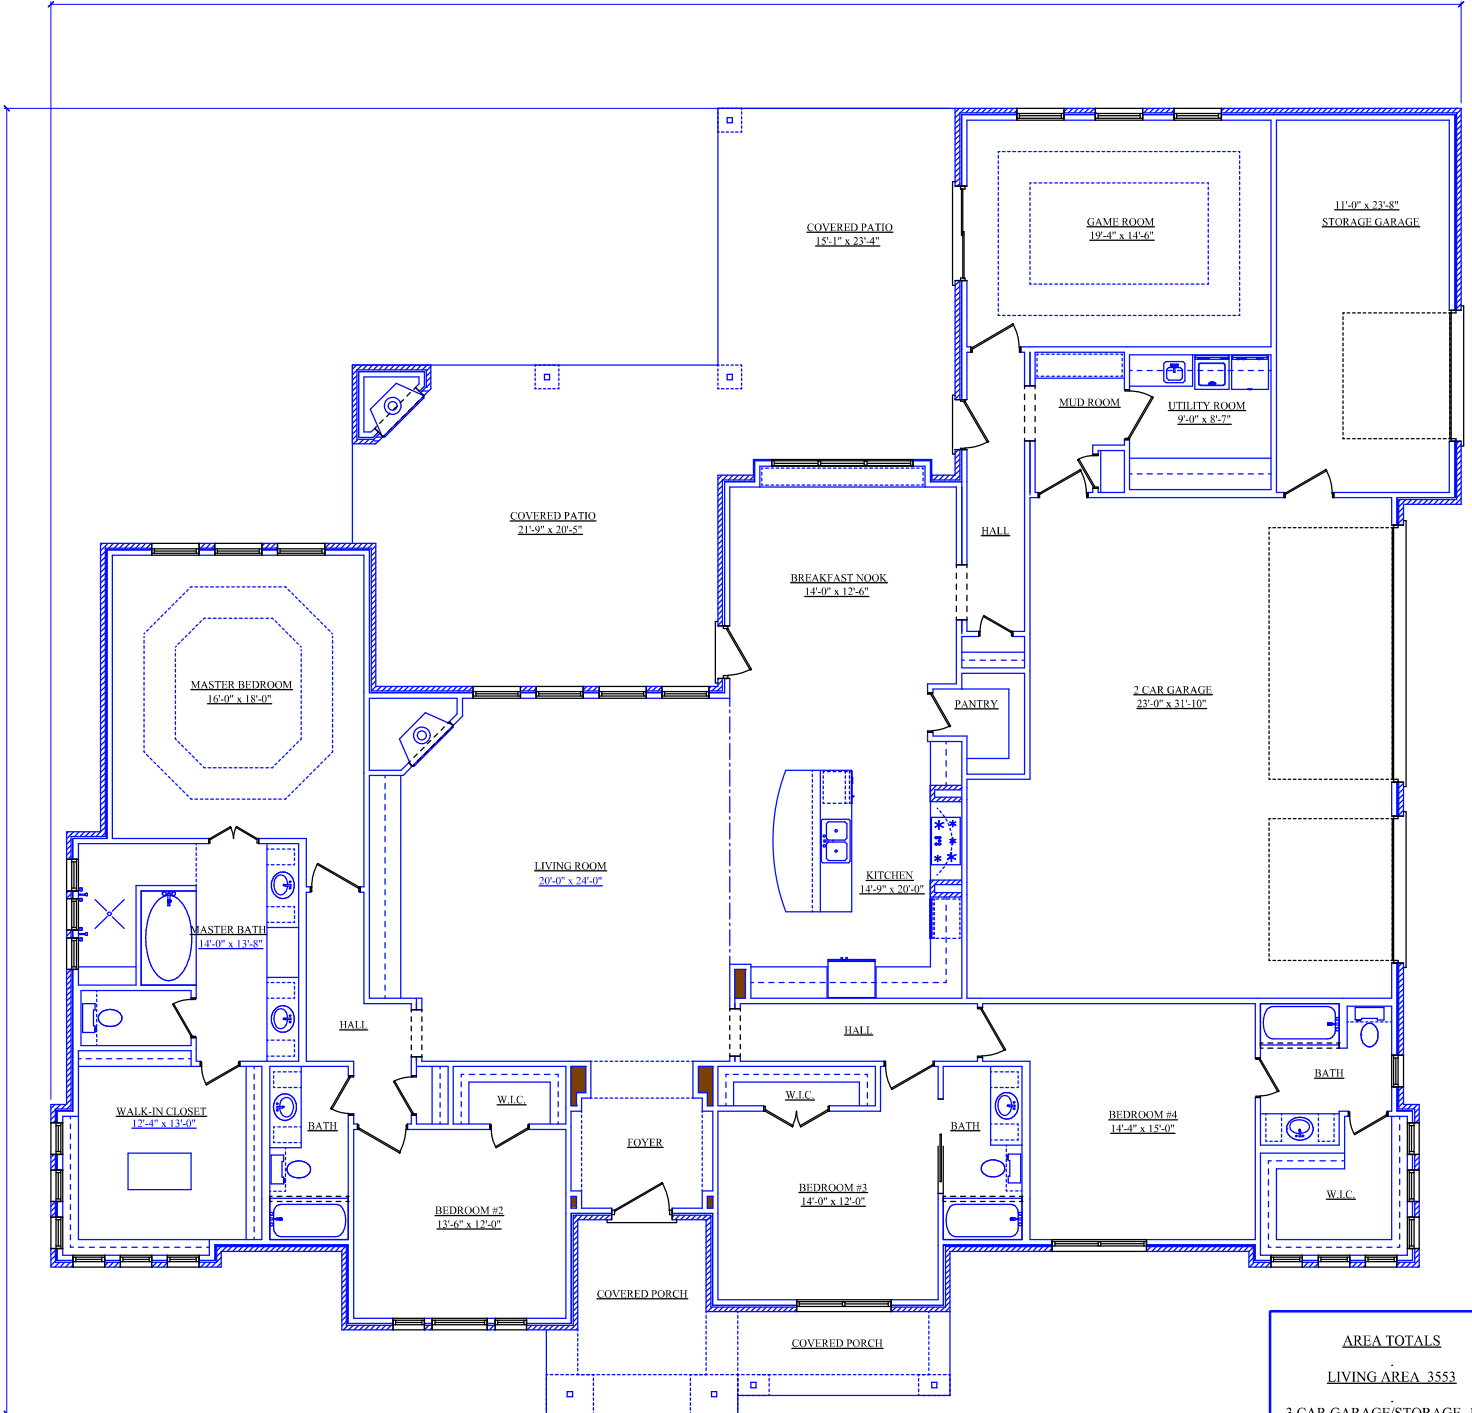

AREA TOTALS

LIVING AREA 3553

3 CAR GARAGE/STORAGE 1139

COVERED PORCH 197

COVERED PATIO 813

TOTAL FOUNDATION 5702

89'-8"

83'-0"

AREA TOTALS	
LIVING AREA	3553
3 CAR GARAGE/STORAGE	1139
COVERED PORCH	197
COVERED PATIO	813
TOTAL FOUNDATION	5702