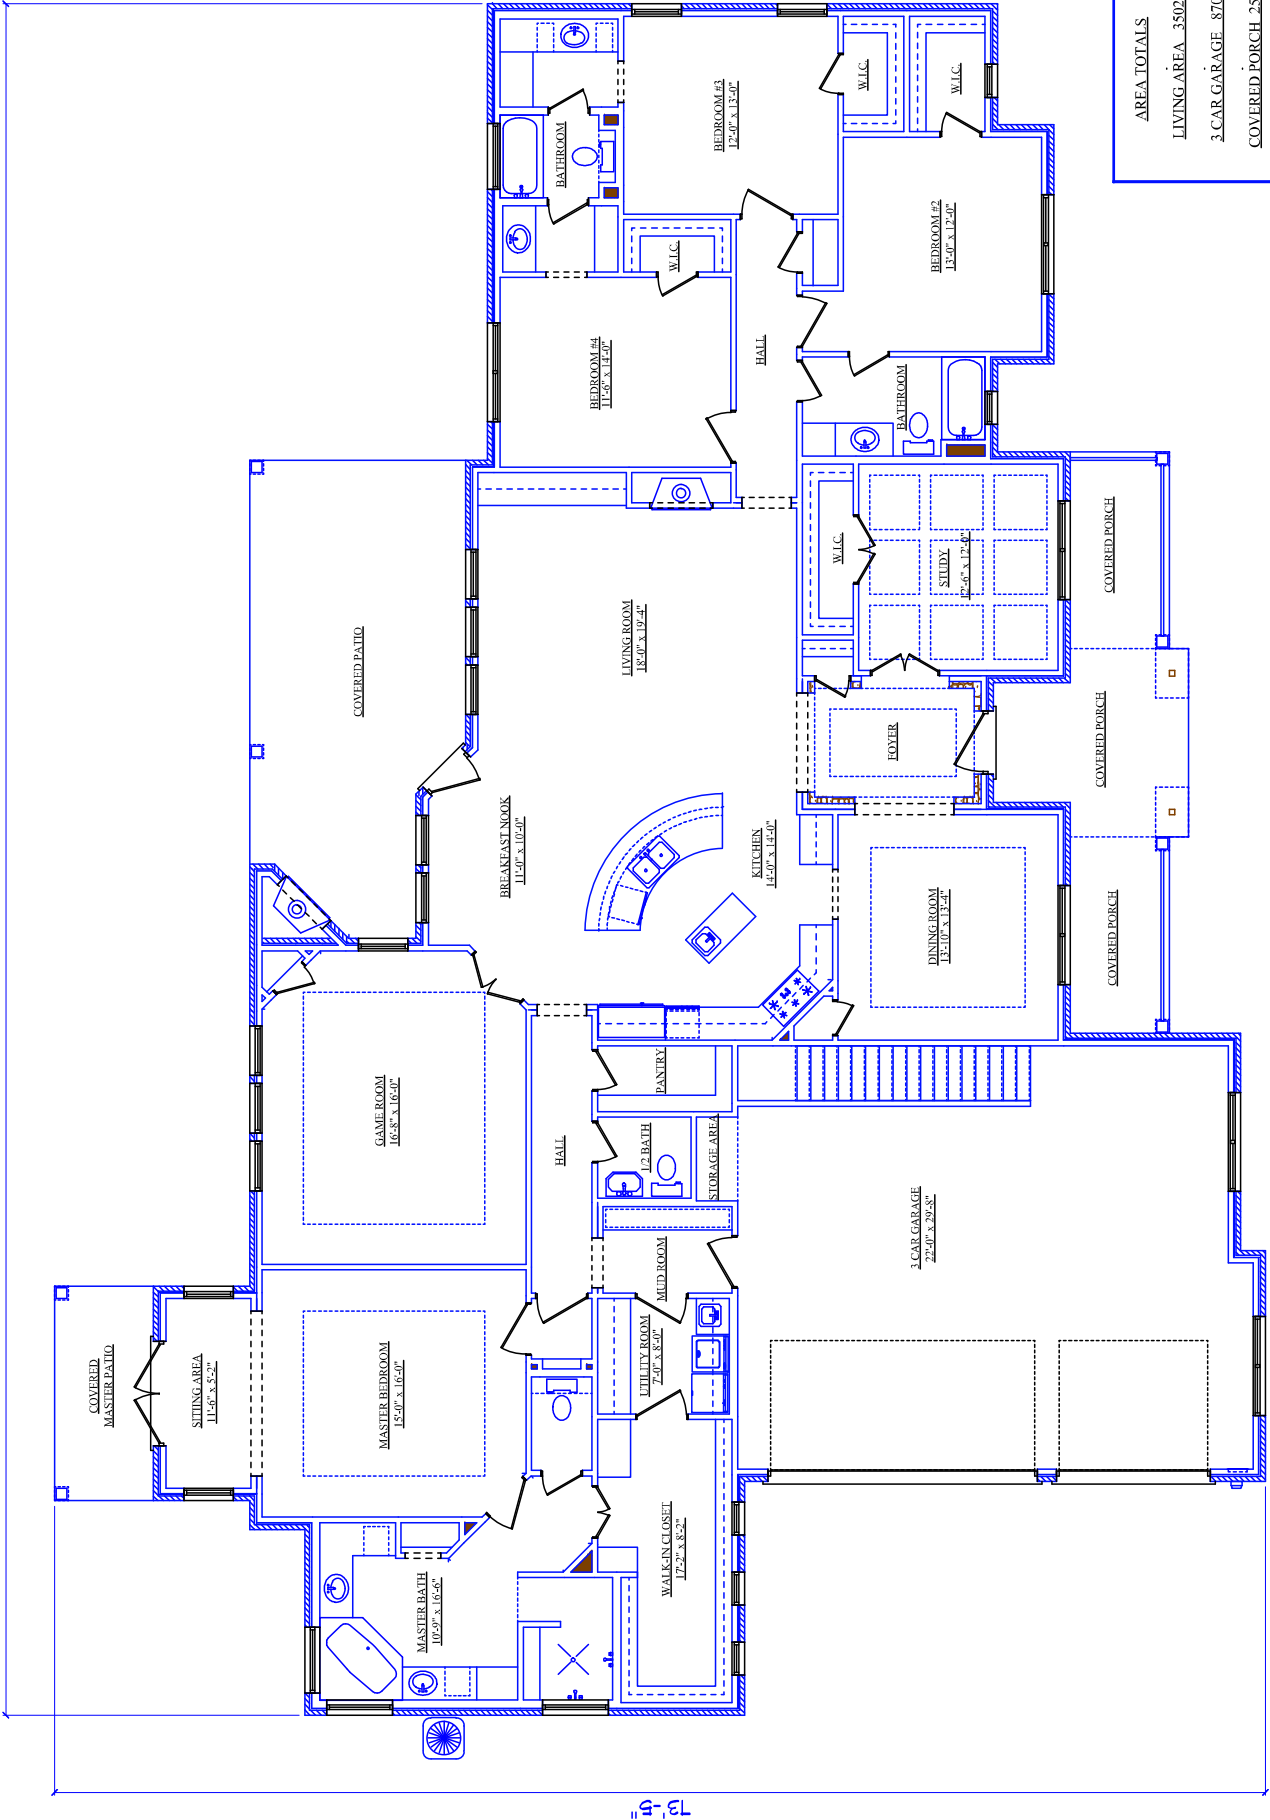

AREA TOTALS

LIVING AREA . 3502

3 CAR GARAGE . 870

COVERED PORCH . 258

COVERED PATIO . 349

MASTER PATIO . 78

TOTAL FOUNDATION . 5057

103-9"

AREA TOTALS	
LIVING AREA	3502
3 CAR GARAGE	870
COVERED PORCH	258
COVERED PATIO	349
MASTER PATIO	78
TOTAL FOUNDATION	5057