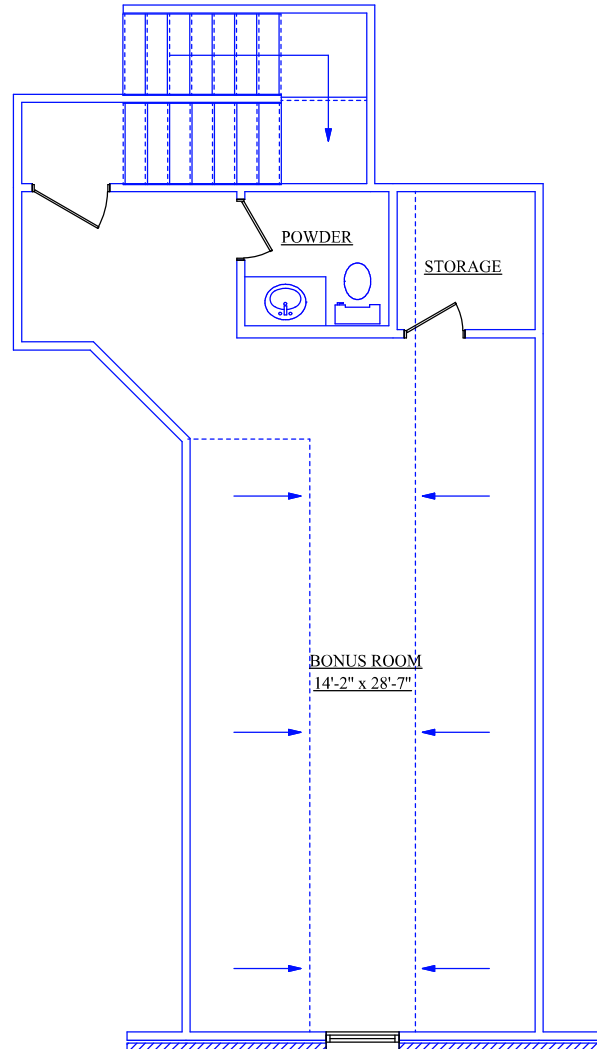

67'-2"

AREA TOTALS

LIVING AREA 3488

3 CAR GARAGE 916

COVERED PORCH 233

COVERED PATIO 257

TOTAL FOUNDATION 4894

OPTIONAL BONUS ROOM 570

AREA TOTALS

LIVING AREA 3488

3 CAR GARAGE 916

COVERED PORCH 233

COVERED PATIO 257

TOTAL FOUNDATION 4894

OPTIONAL BONUS ROOM 570