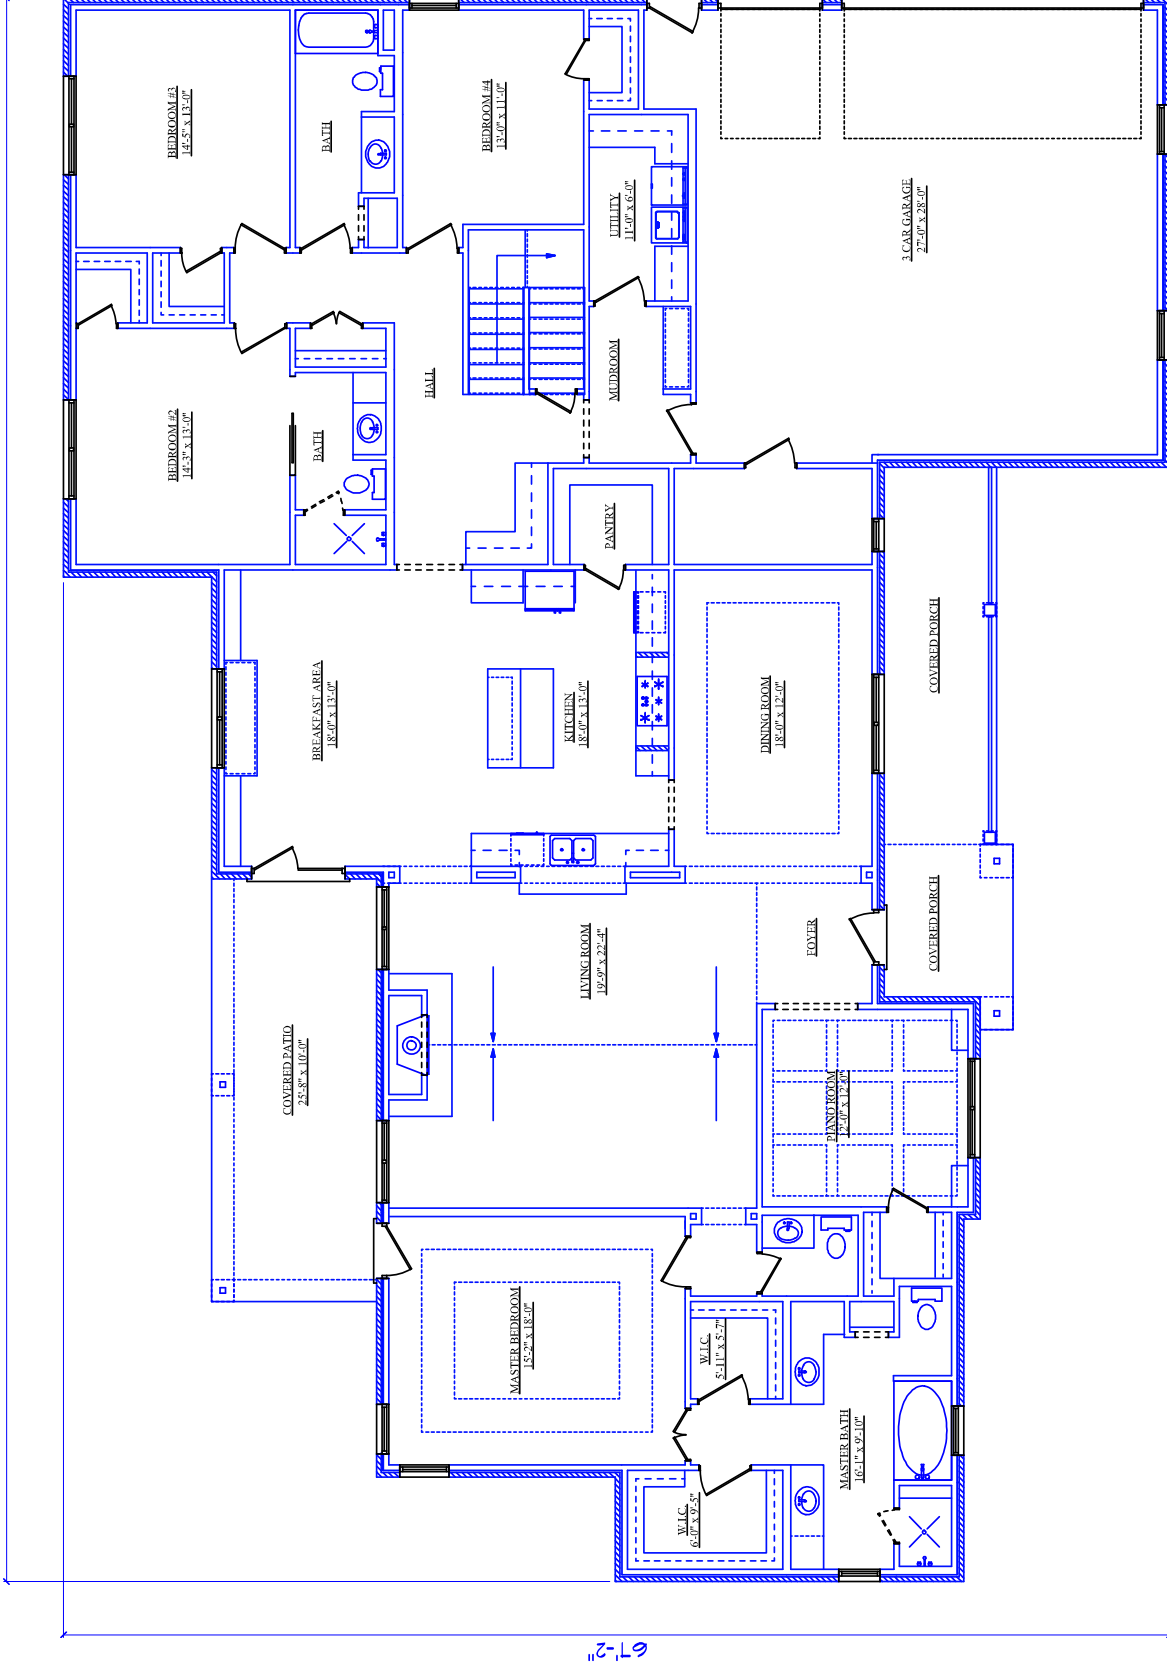

AREA TOTALS

LIVING AREA 3488

3 CAR GARAGE 916

COVERED PORCH 233

COVERED PATIO 257

TOTAL FOUNDATION 4894

OPTIONAL BONUS ROOM 570

96'-2"

67'-2"

AREA TOTALS

LIVING AREA 3488

3 CAR GARAGE 916

COVERED PORCH 233

COVERED PATIO 257

TOTAL FOUNDATION 4894

OPTIONAL BONUS ROOM 570

AREA TOTALS

LIVING AREA 3488

3 CAR GARAGE 916

COVERED PORCH 233

COVERED PATIO 257

TOTAL FOUNDATION 4894

OPTIONAL BONUS ROOM 570