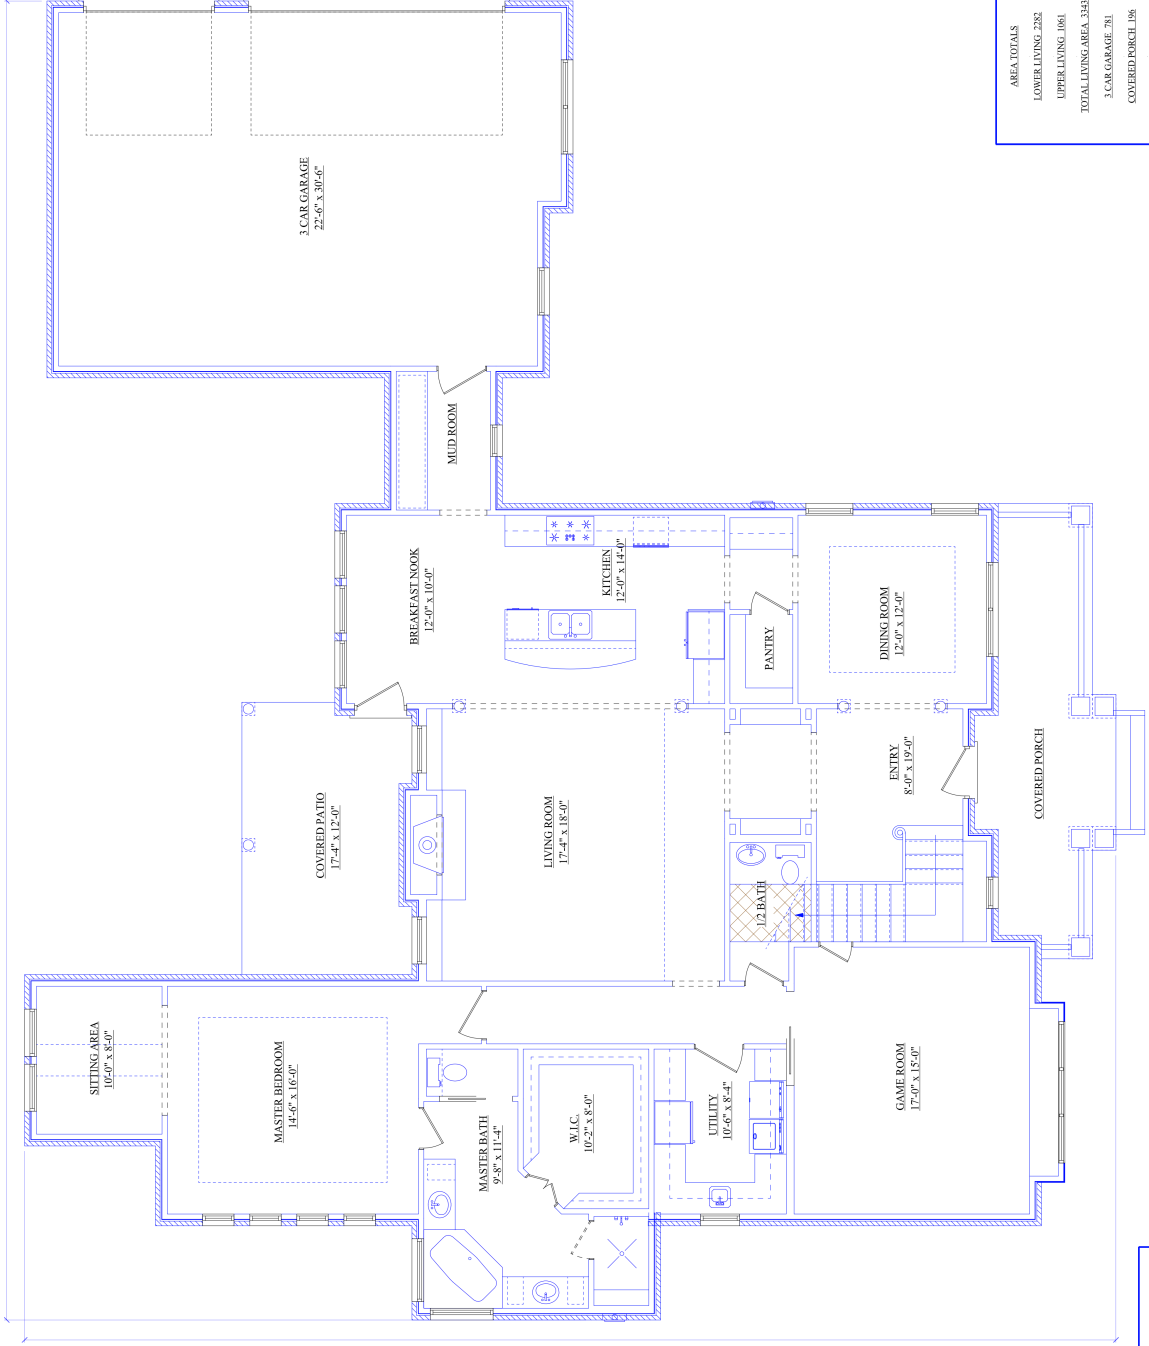

AREA TOTALS	
LOWER LIVING AREA	2382
UPPER LIVING AREA	1061
TOTAL LIVING AREA	3343
3 CAR GARAGE	781
COVERED PORCH	196
COVERED PATIO	203
TOTAL FOUNDATION	538
TOTAL L.F.A.	5523

84'-0"

9'-69

AREA TOTALS	
LOWER LIVING	282
UPPER LIVING	1061
TOTAL LIVING AREA	3343
3 CAR GARAGE	781
COVERED PORCH	186
COVERED PATIO	203
TOTAL FOUNDATION	538
TOTAL U.S.	5523