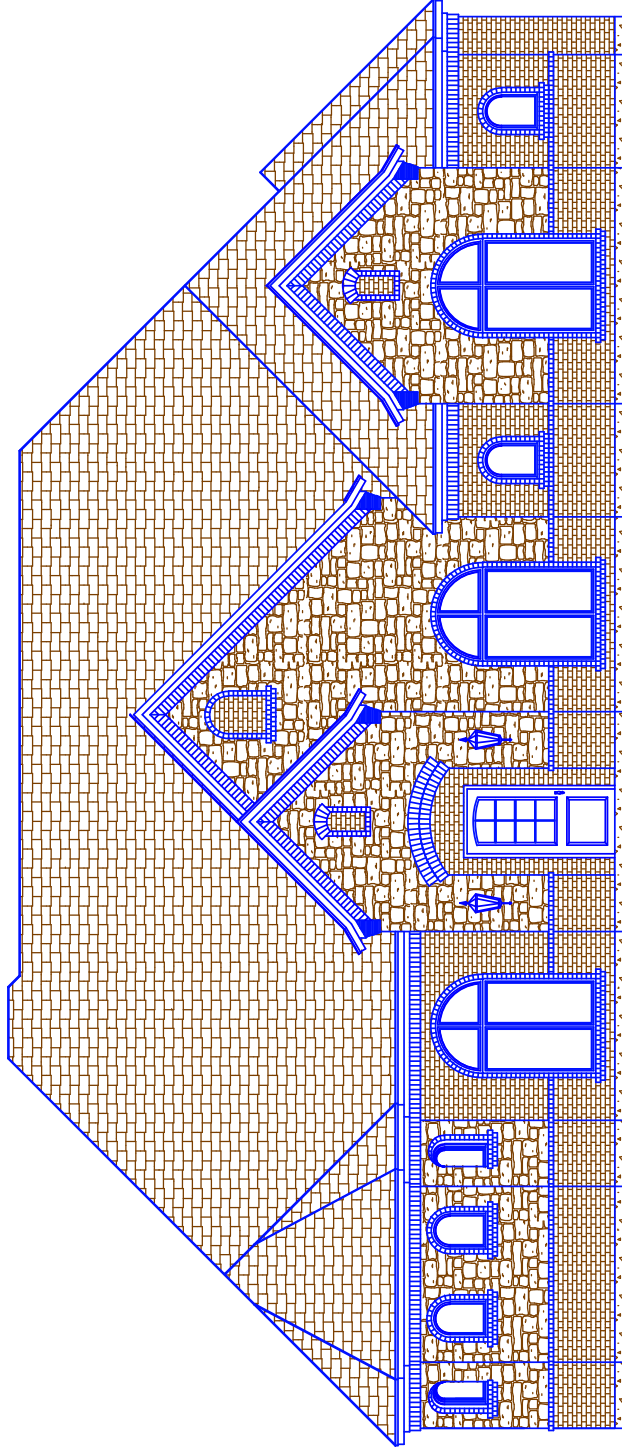

AREA TOTALS	
LIVING AREA	3316
3 CAR GARAGE	1036
COVERED PORCH	39
COVERED PATIO	383
<b>TOTAL FOUNDATION</b>	<b>4774</b>

<u>AREA TOTALS</u>	
LIVING AREA	3316
3 CAR GARAGE	1036
COVERED PORCH	39
COVERED PATIO	383
TOTAL FOUNDATION	4774