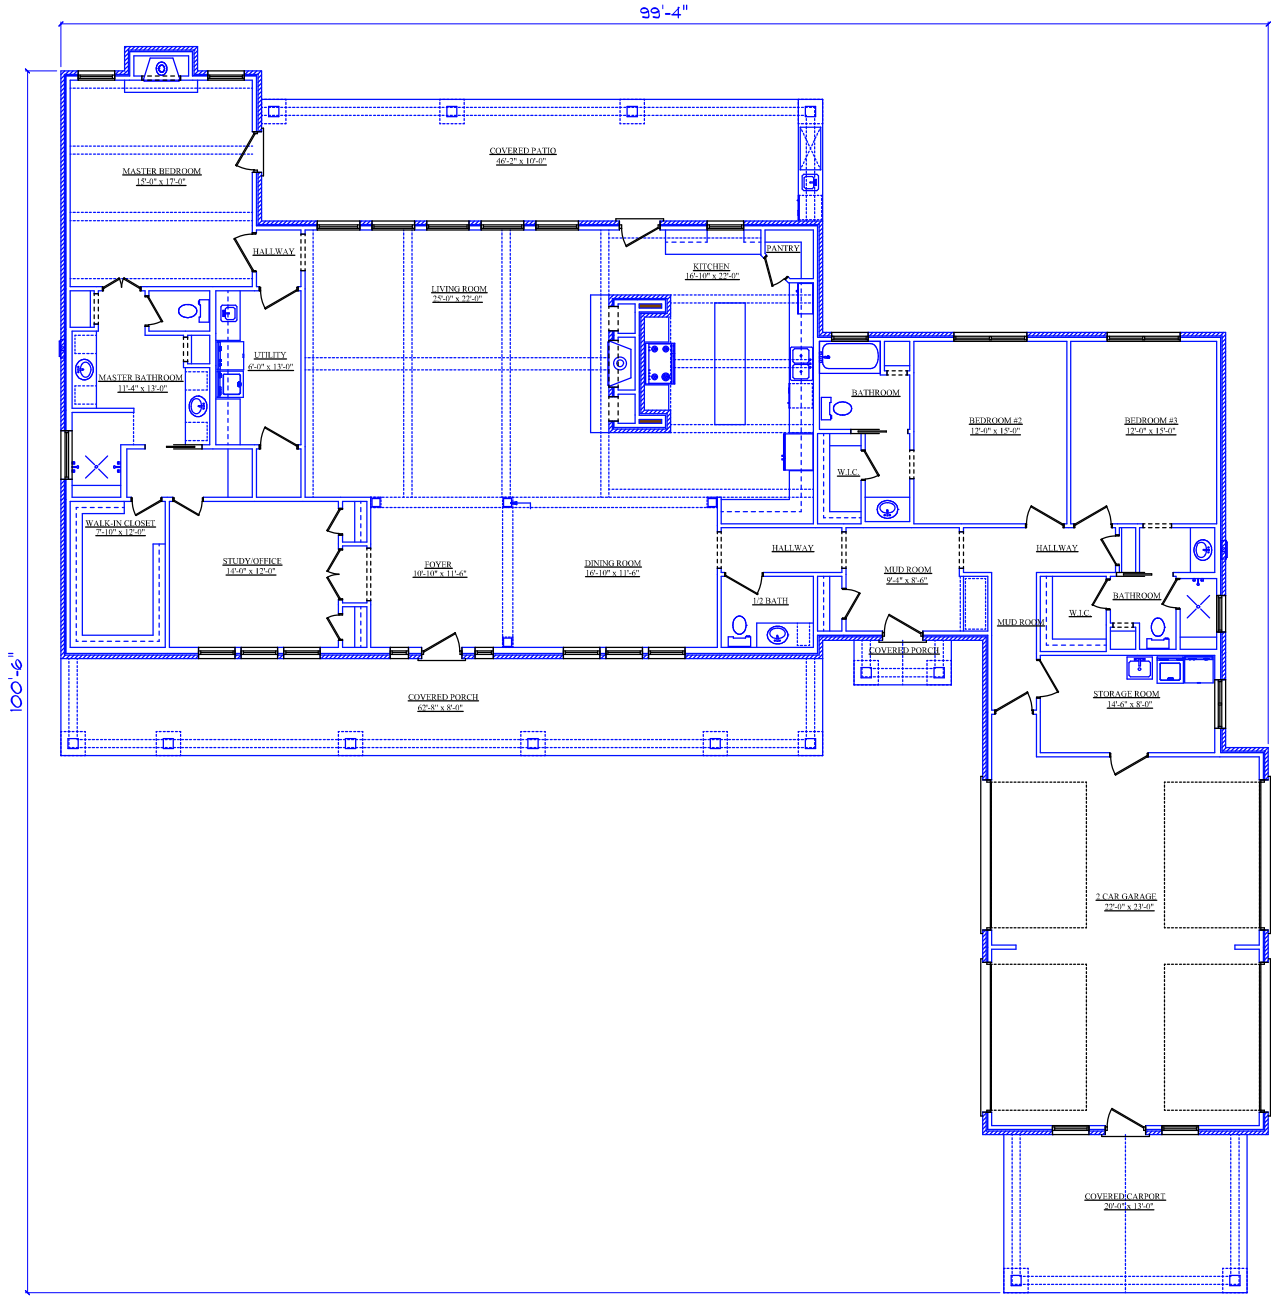

AREA TOTALS

LIVING AREA 3351

2 CAR GARAGE/STORAGE 885

COVERED CARPORT 260

COVERED PORCH 533

COVERED PATIO 461

TOTAL FOUNDATION 5490

AREA TOTALS	
LIVING AREA	3351
2 CAR GARAGE/STORAGE	885
COVERED CARPORT	260
COVERED PORCH	533
COVERED PATIO	461
TOTAL FOUNDATION	5490