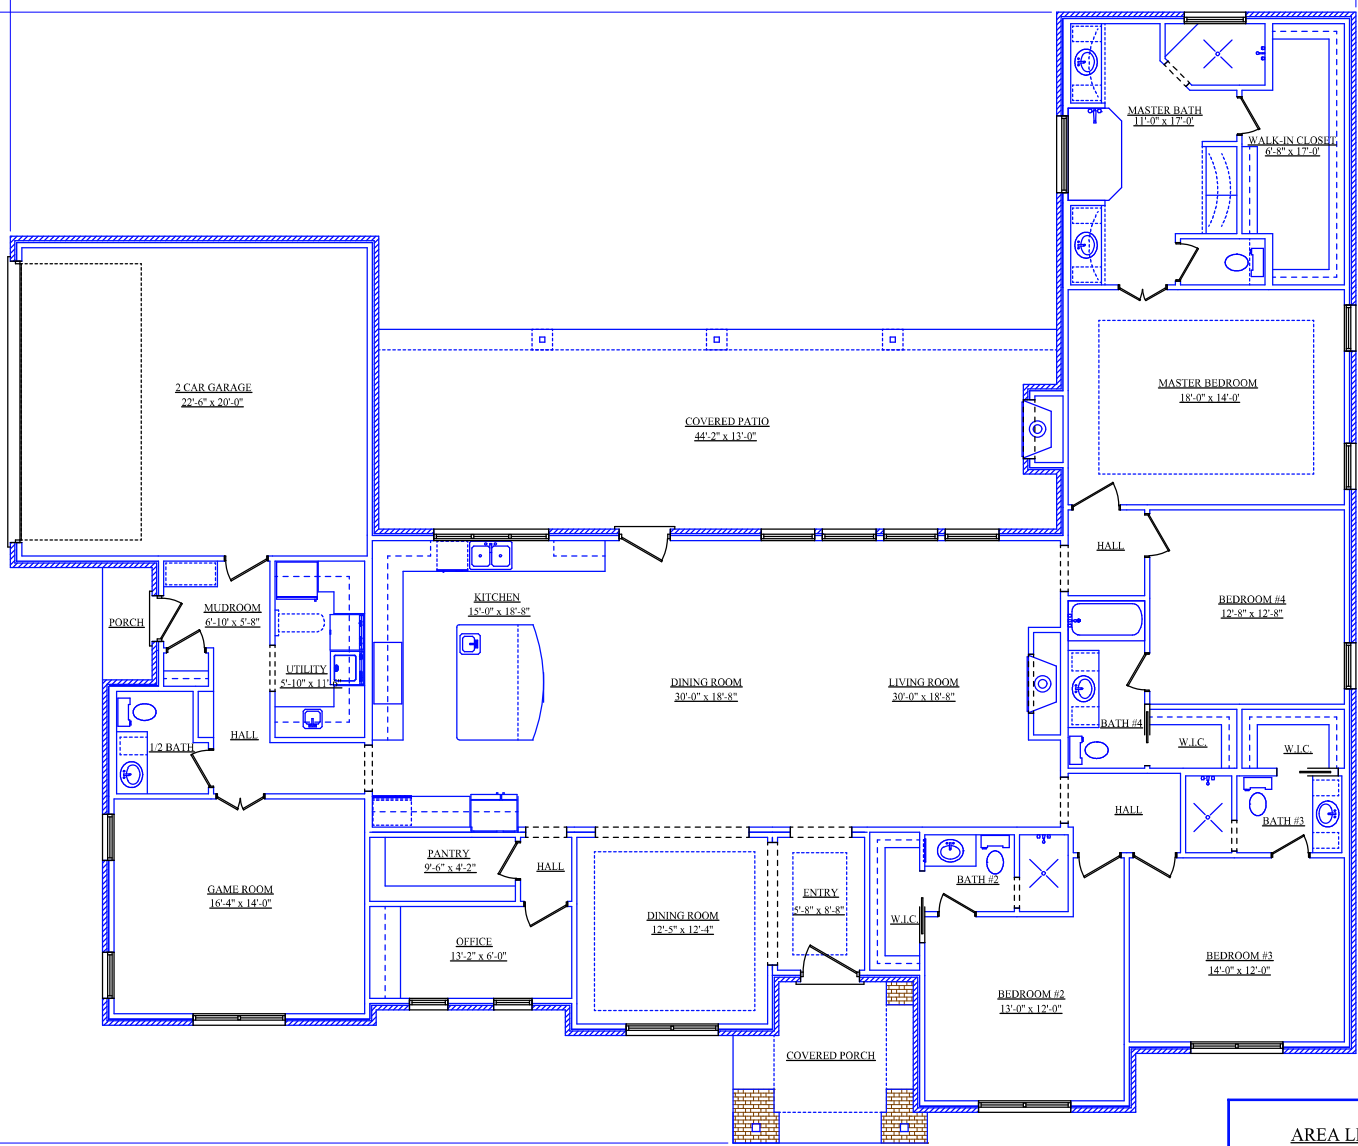

AREA LEGEND

LIVING AREA 3315

2 CAR GARAGE 511

COVERED PATIO 573

COVERED ENTRY 116

SERVICE PORCH 24

TOTAL UNDER ROOF 4539

87'-8"

73'-8"

AREA LEGEND	
LIVING AREA	3315
2 CAR GARAGE	511
COVERED PATIO	573
COVERED ENTRY	116
SERVICE PORCH	24
TOTAL UNDER ROOF	4539