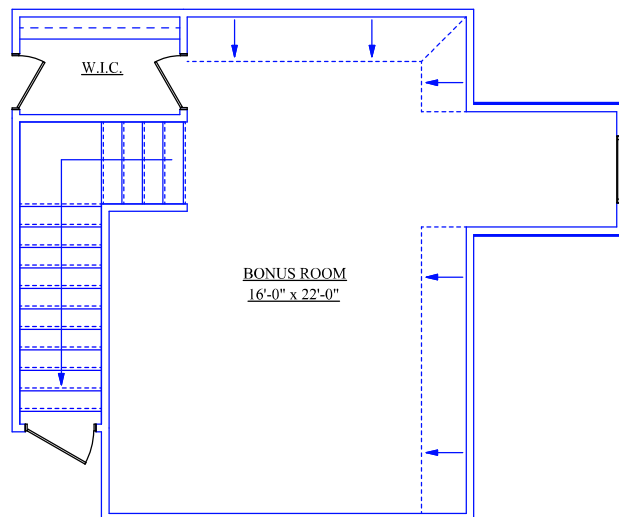

AREA TOTALS	
LOWER AREA	2861
UPPER AREA	406
TOTAL LIVING AREA	3267
2 CAR GARAGE	502
1 CAR GARAGE	351
COVERED PORCH	94
COVERED PATIO	168
COVERED BATH PATIO	12
COVERED PORTE CACHE	226
TOTAL FOUNDATION	4214
TOTAL UNDER ROOF	4620

<u>AREA TOTALS</u>
<u>LOWER AREA 2861</u>
<u>UPPER AREA 406</u>
<u>TOTAL LIVING AREA 3267</u>
<u>2 CAR GARAGE 502</u>
<u>1 CAR GARAGE 351</u>
<u>COVERED PORCH 94</u>
<u>COVERED PATIO 168</u>
<u>COVERED BATH PATIO 12</u>
<u>COVERED PORTE CACHE 226</u>
<u>TOTAL FOUNDATION 4214</u>
<u>TOTAL UNDER ROOF 4620</u>

AREA TOTALS

LOWER AREA	2861
UPPER AREA	406
TOTAL LIVING AREA	3267
2 CAR GARAGE	502
1 CAR GARAGE	351
COVERED PORCH	24
COVERED PATIO	168
COVERED BATH PATIO	12
COVERED PORTE CACHE	226
TOTAL FOUNDATION	4214
TOTAL UNDER ROOF	4620