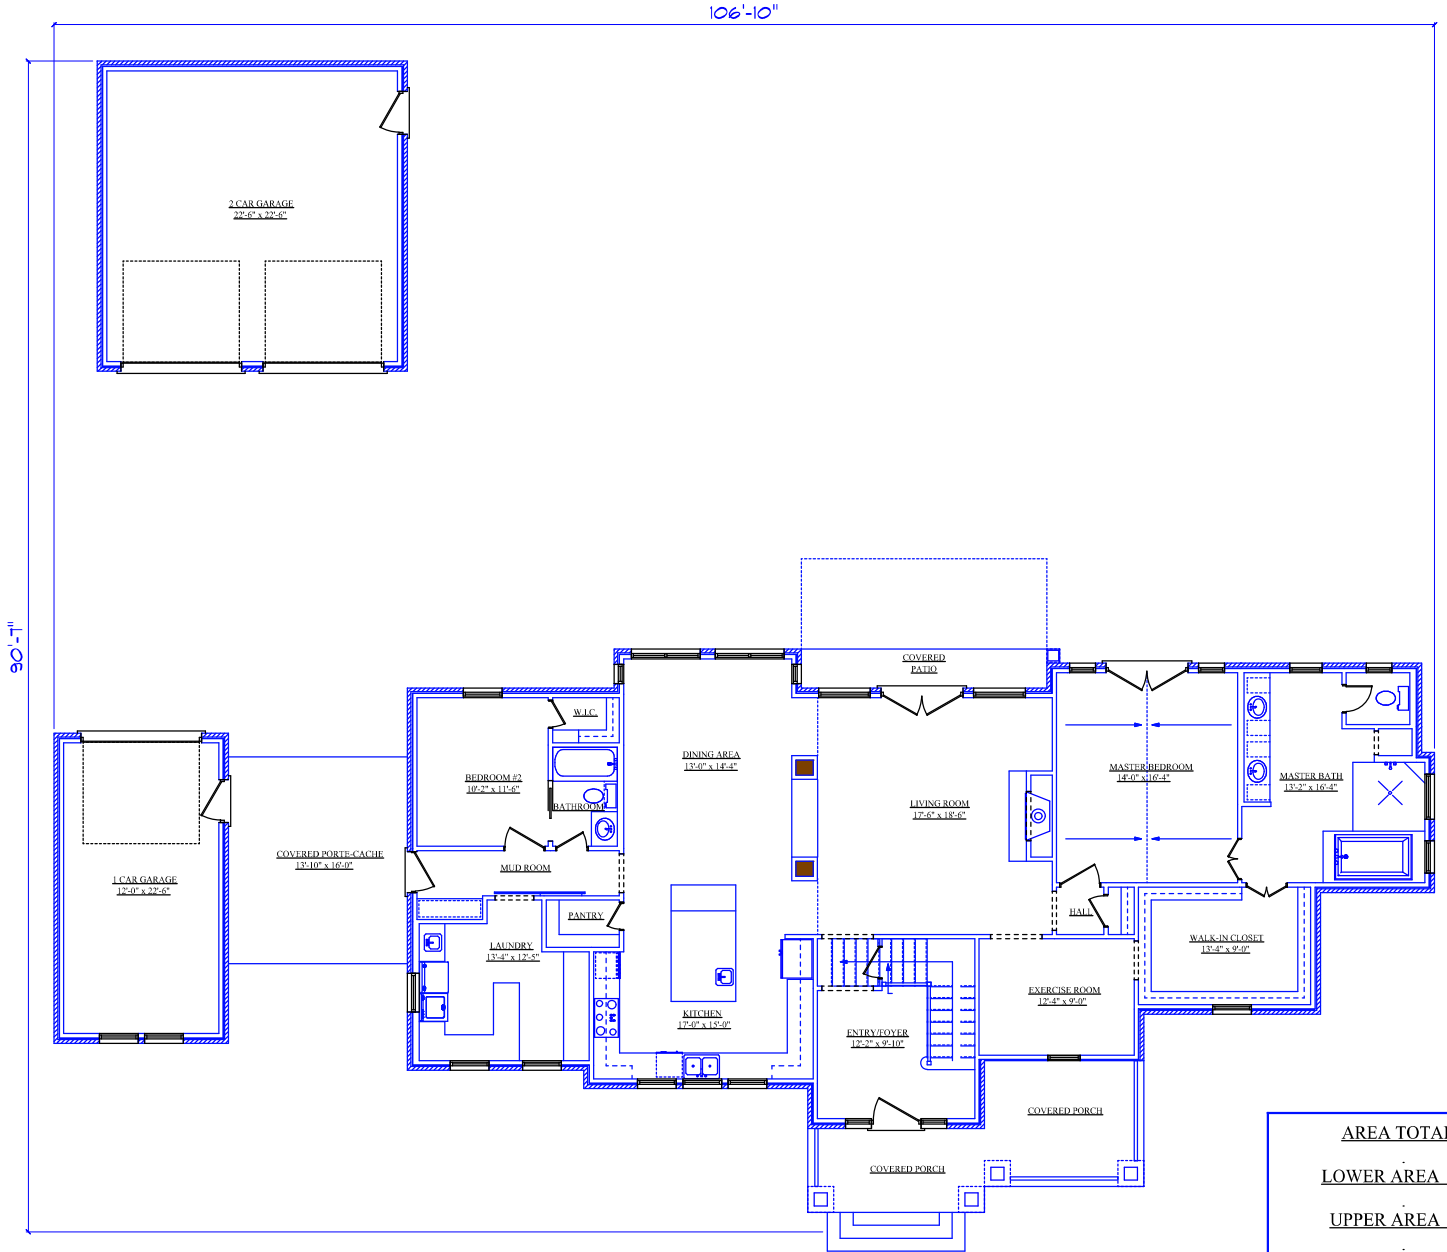

AREA TOTALS	
LOWER AREA	2335
UPPER AREA	930
TOTAL LIVING AREA	3265
2 CAR GARAGE	528
1 CAR GARAGE	324
COVERED PORTE-CACHE	222
COVERED PORCH	212
COVERED PATIO	58
TOTAL FOUNDATIO	3679
TOTAL UNDER ROOF	4609

AREA TOTALS

LOWER AREA 2335

UPPER AREA 930

TOTAL LIVING AREA 3265

2 CAR GARAGE 528

1 CAR GARAGE 324

COVERED PORTE-CACHE 222

COVERED PORCH 212

COVERED PATIO 58

TOTAL FOUNDATIO 3679

TOTAL UNDER ROOF 4609