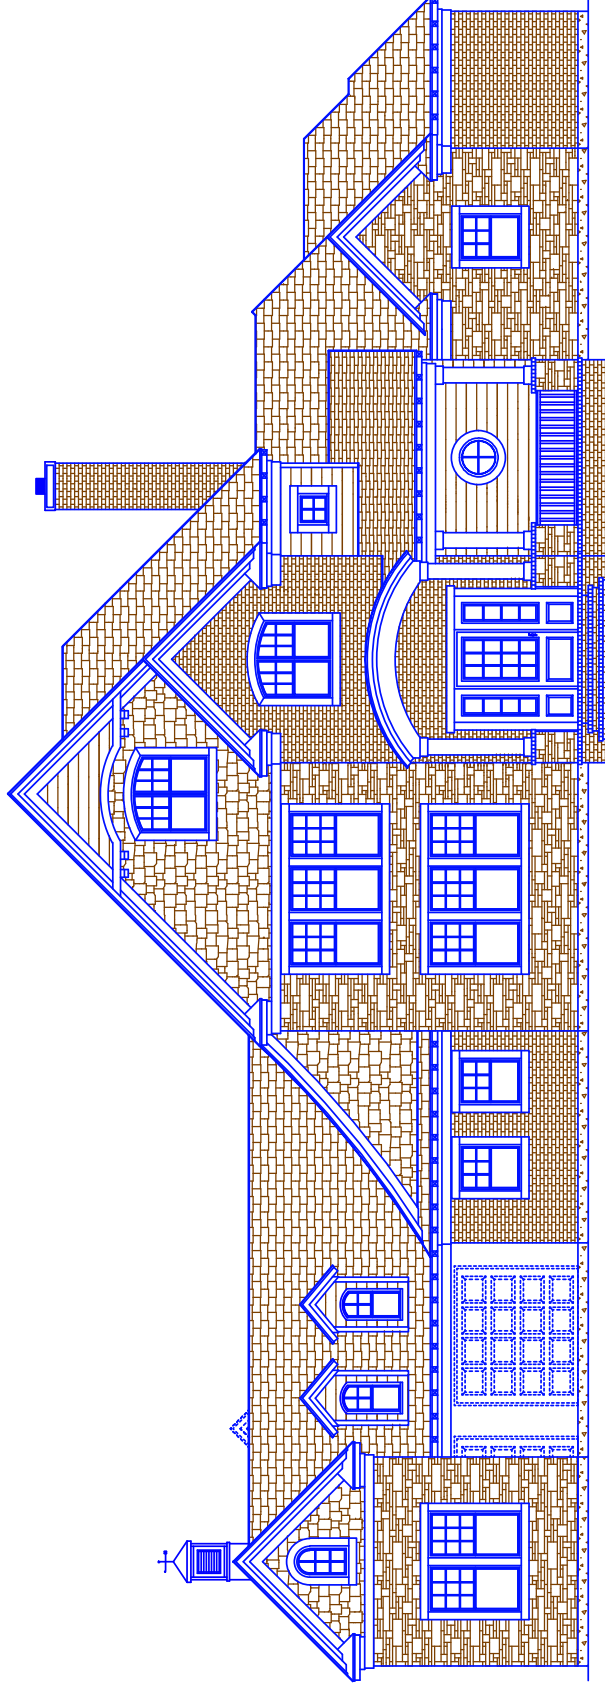

AREA TOTALS	
LOWER AREA	2335
UPPER AREA	930
TOTAL LIVING AREA	3265
2 CAR GARAGE	528
1 CAR GARAGE	324
COVERED PORTE-CACHE	222
COVERED PORCH	212
COVERED PATIO	58
TOTAL FOUNDATIO	3679
TOTAL UNDER ROOF	4609

AREA TOTALS

LOWER AREA 2335

UPPER AREA 930

TOTAL LIVING AREA 3265

2 CAR GARAGE 528

1 CAR GARAGE 324

COVERED PORTE-CACHE 222

COVERED PORCH 212