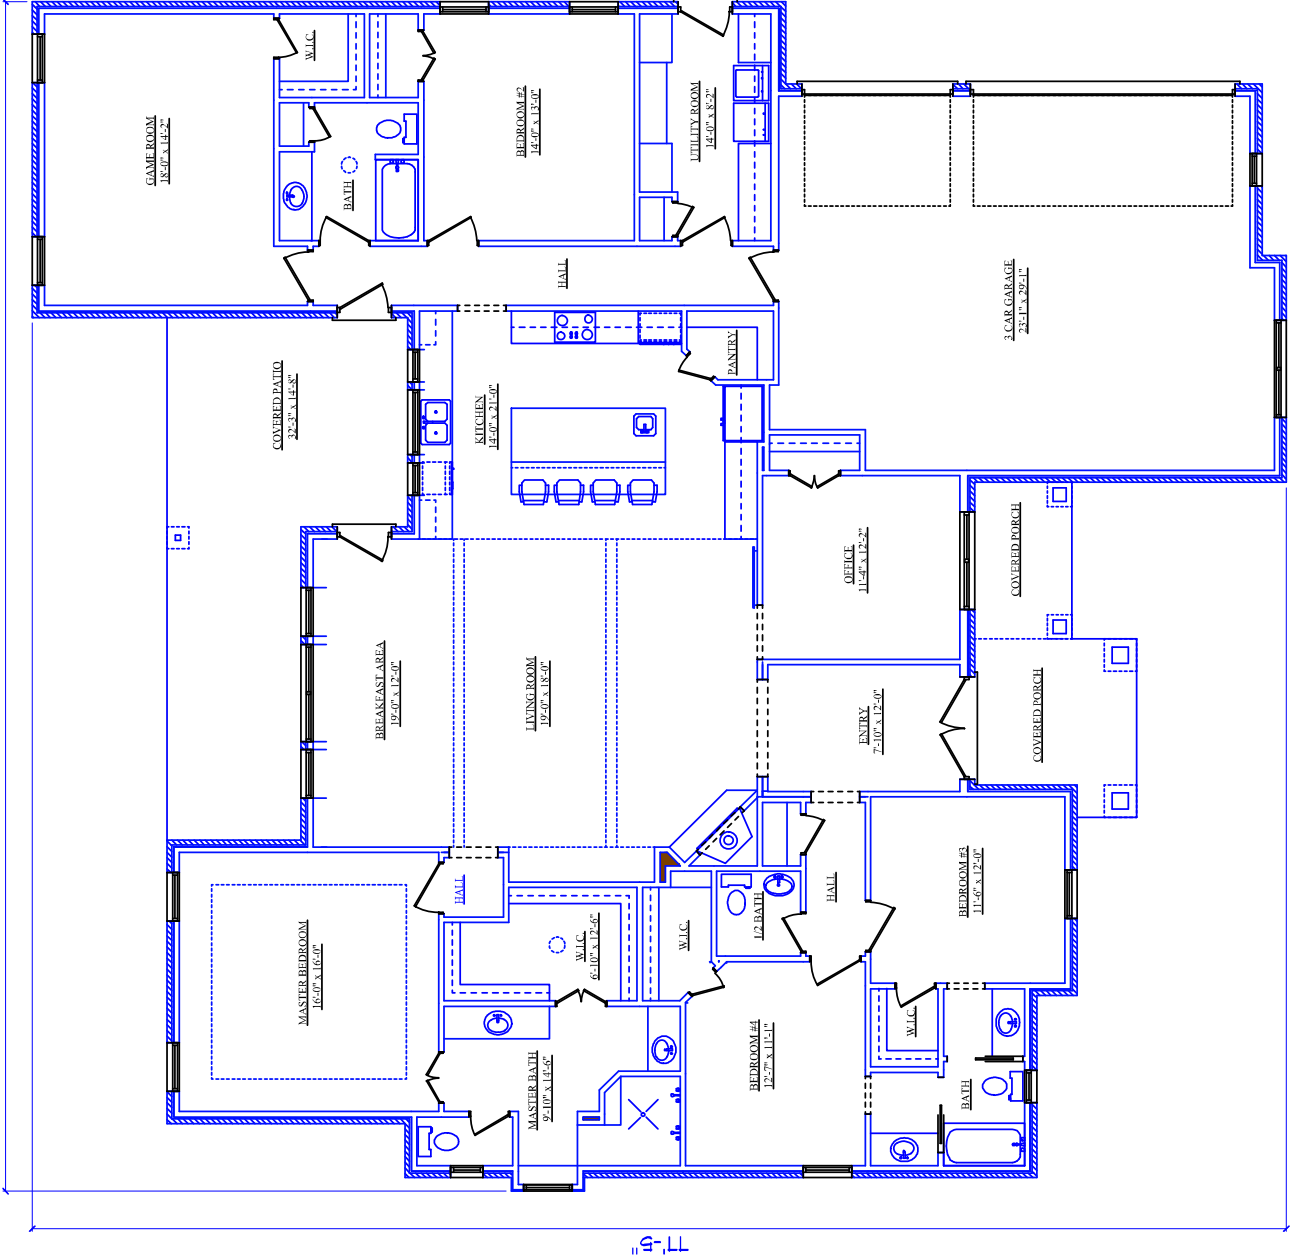

AREA TOTALS	
LIVING AREA	3161
3 CAR GARAGE	746
COVERED PORCH	155
COVERED PATIO	349
TOTAL FOUNDATION	4411

73'-5"

71'-5"

AREA TOTALS	
LIVING AREA	3161
3 CAR GARAGE	746
COVERED PORCH	155
COVERED PATIO	349
TOTAL FOUNDATION	4411