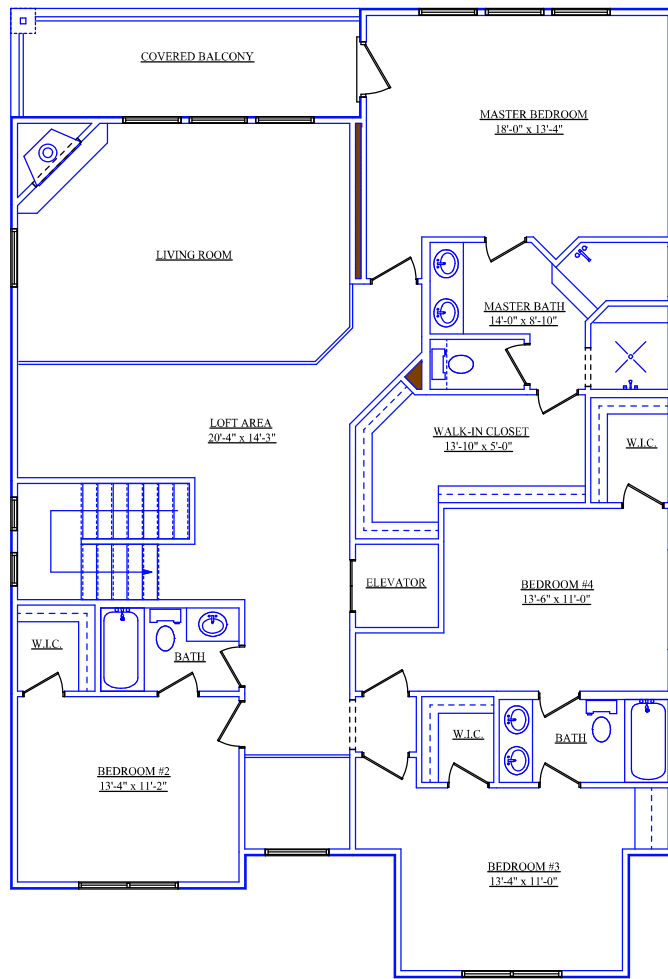

AREA TOTALS

LOWER AREA 1665

UPPER AREA 1588

TOTAL LIVING AREA 3253

2 CAR GARAGE 443

COVERED PORCH 36

COVERED PATIO 135

COVERED BALCONY 135

TOTAL FOUNDATION 2279

TOTAL UNDER ROOF 4002

AREA TOTALS

LOWER AREA 1665

UPPER AREA 1588

TOTAL LIVING AREA 3253

2 CAR GARAGE 443

COVERED PORCH 36

COVERED PATIO 135

COVERED BALCONY 135

TOTAL FOUNDATION 2279

TOTAL UNDER ROOF 4002

AREA TOTALS	
LOWER AREA	1665
UPPER AREA	1588
TOTAL LIVING AREA	3253
2 CAR GARAGE	443
COVERED PORCH	36
COVERED PATIO	135
COVERED BALCONY	135
TOTAL FOUNDATION	2279
TOTAL UNDER ROOF	4002