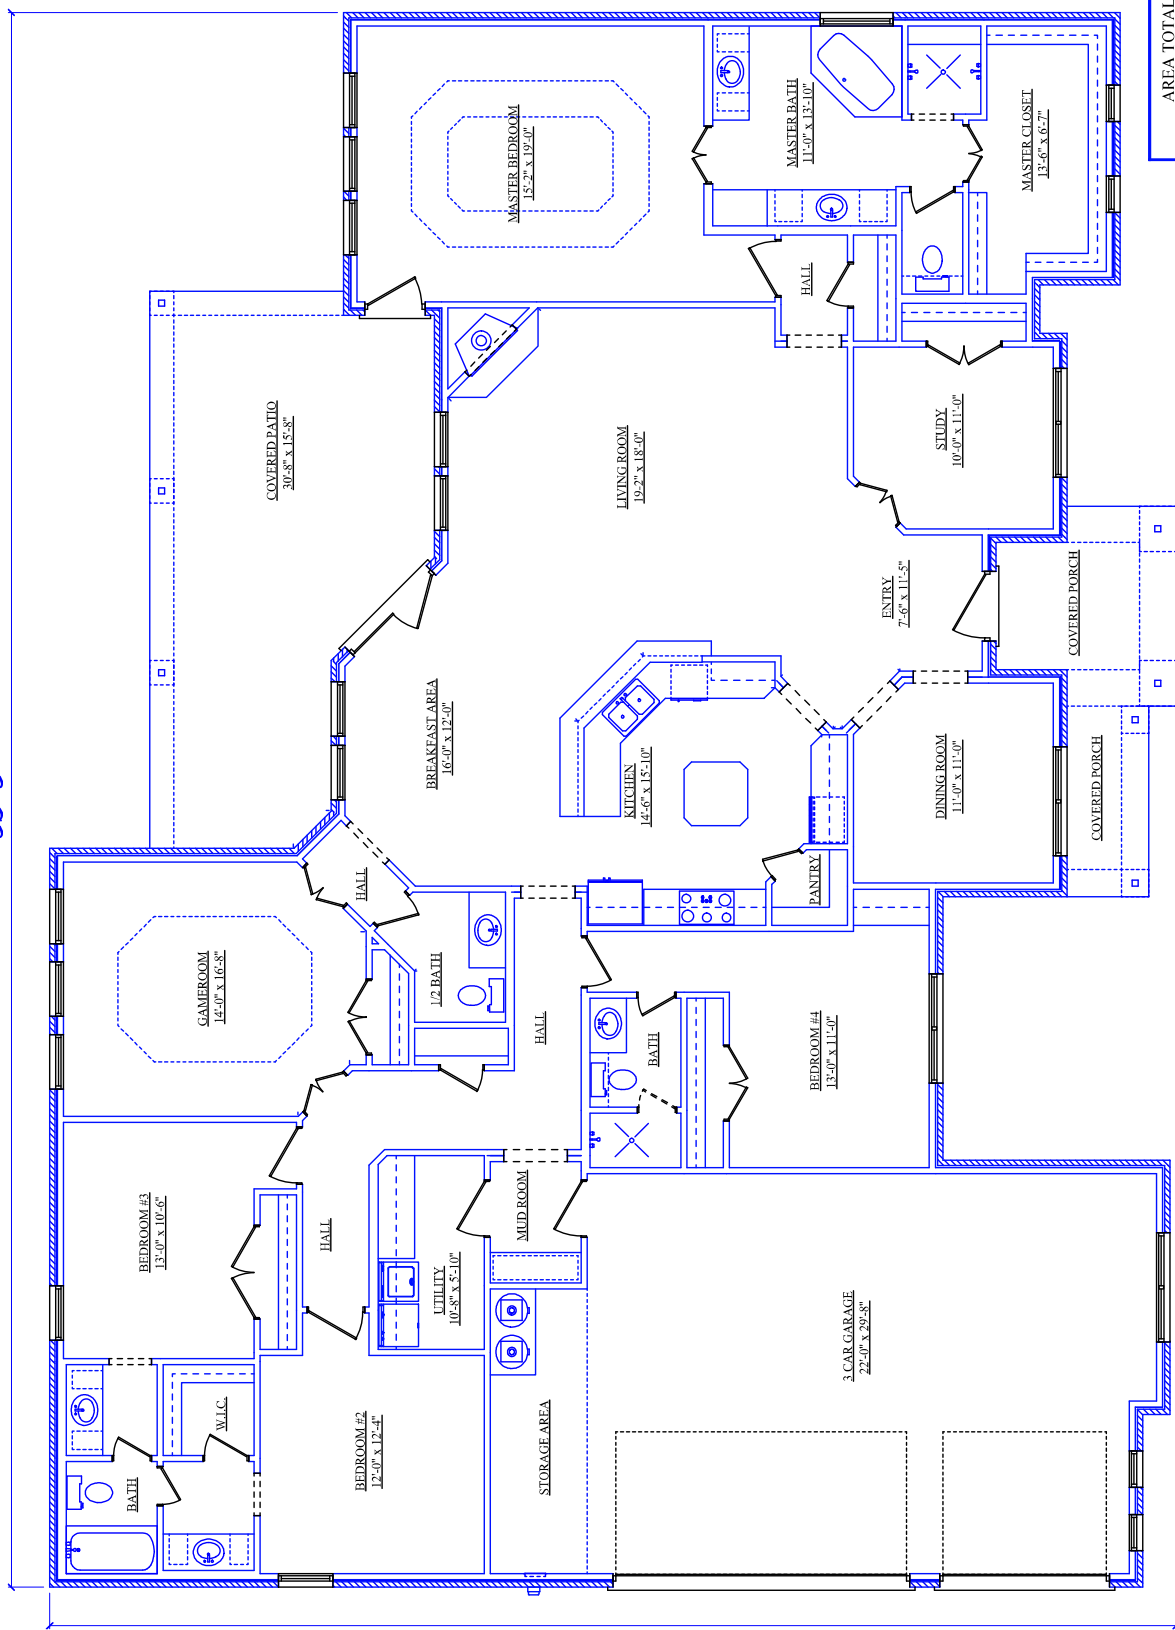

AREA TOTALS
LIVING AREA 3247
3 CAR GARAGE 825
COVERED PORCH 140
COVERED PATIO 397
TOTAL FOUNDATION 4609

86'-8"

62'-0"

AREA TOTALS	
LIVING AREA	3247
3 CAR GARAGE	825
COVERED PORCH	140
COVERED PATIO	397
TOTAL FOUNDATION	4609