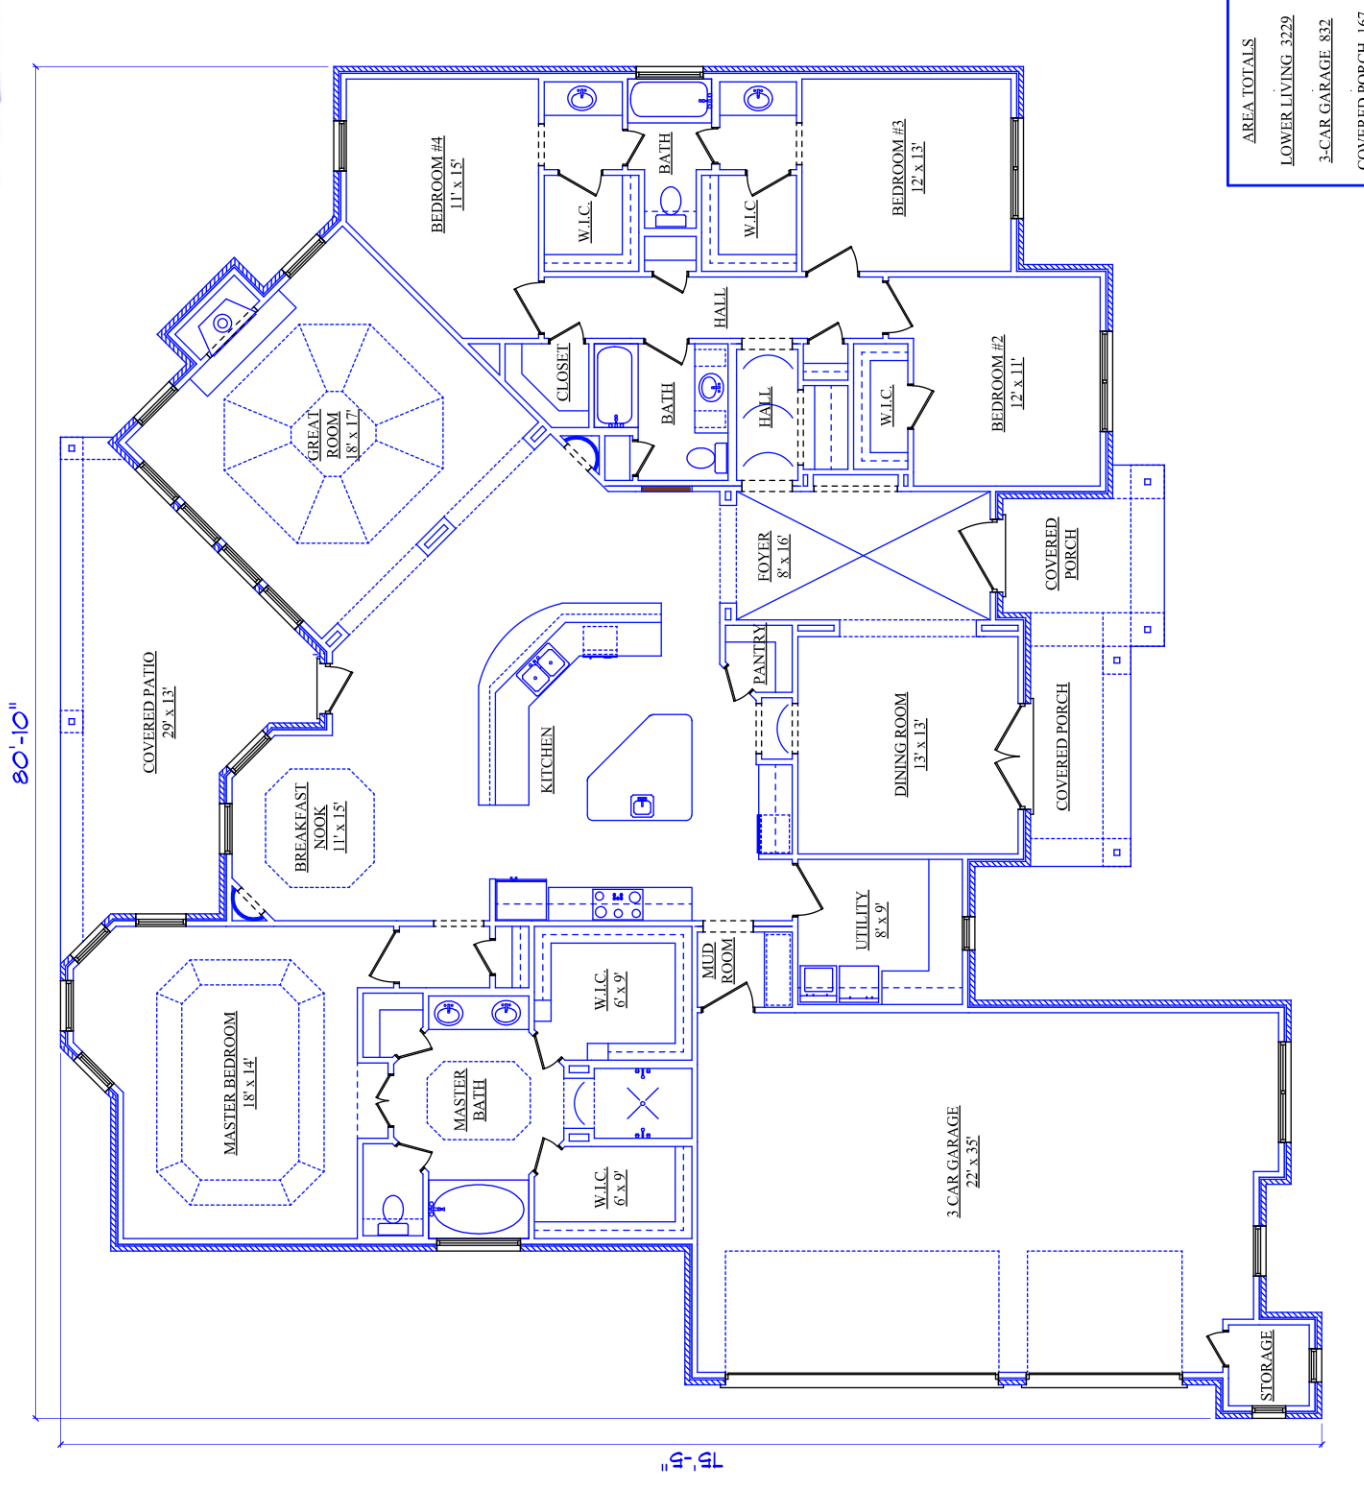

AREA TOTALS	
LOWER LIVING	3229
3-CAR GARAGE	832
COVERED PORCH	167
COVERED PATIO	298
TOTAL SLAB	4526

PLAN I.D. 3229
Blue Line Design Co.
Copyright 2009

AREA TOTALS	
LOWER LIVING	3229
3-CAR GARAGE	832
COVERED PORCH	167
COVERED PATIO	298
TOTAL SLAB	4526

PLAN I.D. 3229
 Blue Line Design Co.
 Copyright 2009