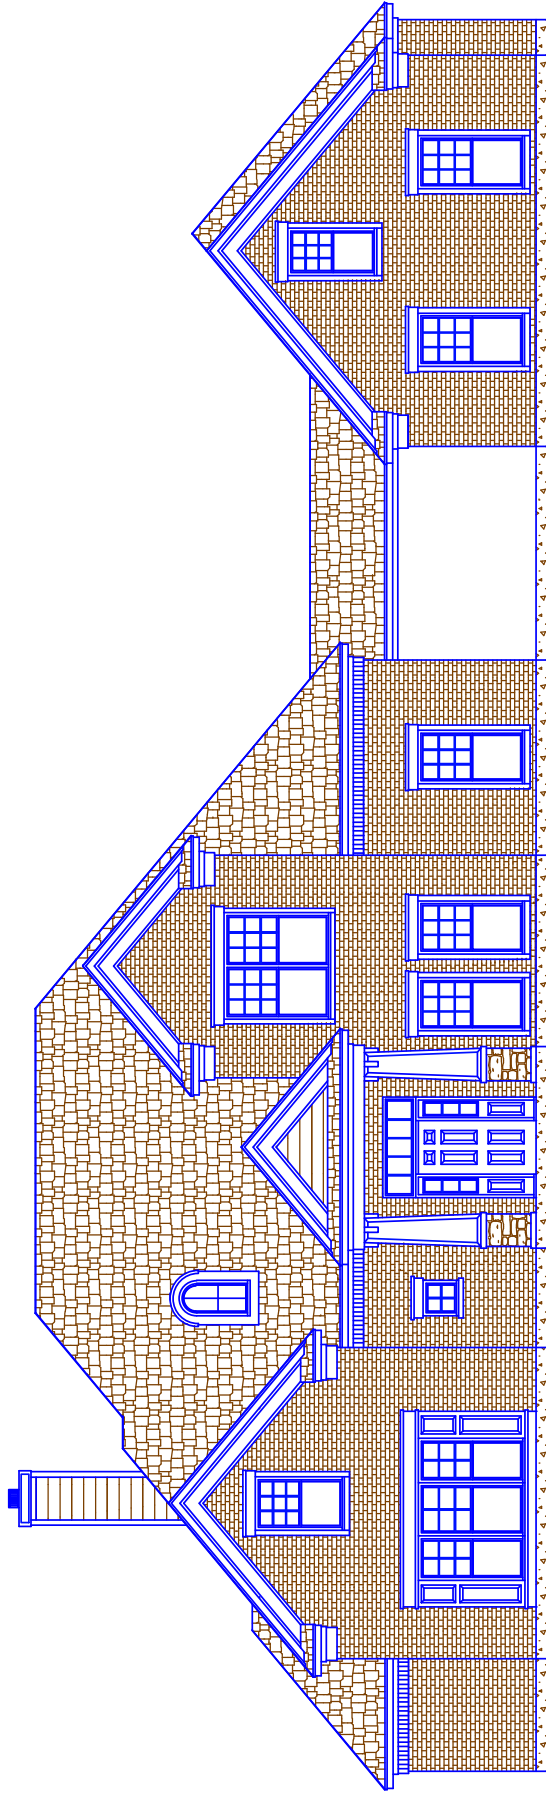

AREA TOTALS

LOWER LIVING	2215
UPPER LIVING	966
TOTAL LIVING	3181
COVERED PORCH	56
COVERED PATIO	164
2 CAR GARAGE	766
FATHER-IN-LAW	457
TOTAL UNDER ROOF	4624

AREA TOTALS

LOWER LIVING 2215

UPPER LIVING 966

TOTAL LIVING 3181

COVERED PORCH 56

COVERED PATIO 164

3 CAR GARAGE 766

FATHER-IN-LAW 457

TOTAL UNDER ROOF 4624

AREA TOTALS

LOWER LIVING	2215
UPPER LIVING	966
TOTAL LIVING	3181
COVERED PORCH	56
COVERED PATIO	164
3 CAR GARAGE	766
FATHER-IN-LAW	457
TOTAL UNDER ROOF	4624