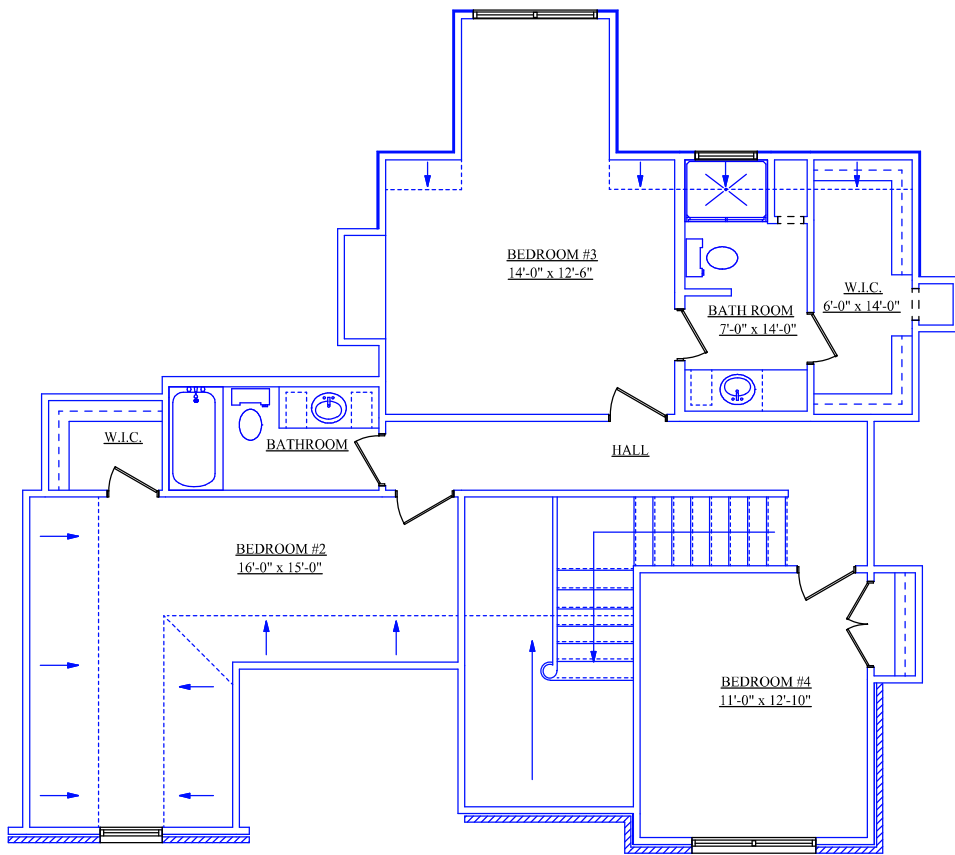

AREA TOTALS

LOWER LIVING	2215
UPPER LIVING	966
TOTAL LIVING	3181
COVERED PORCH	56
COVERED PATIO	164
2 CAR GARAGE	766
FATHER-IN-LAW	457
TOTAL UNDER ROOF	4624

AREA TOTALS

LOWER LIVING 2215

UPPER LIVING 966

TOTAL LIVING 3181

COVERED PORCH 56

COVERED PATIO 164

3 CAR GARAGE 766

FATHER-IN-LAW 457

TOTAL UNDER ROOF 4624

AREA TOTALS

LOWER LIVING	2215
UPPER LIVING	966
TOTAL LIVING	3181
COVERED PORCH	56
COVERED PATIO	164
3 CAR GARAGE	766
FATHER-IN-LAW	457
TOTAL UNDER ROOF	4624