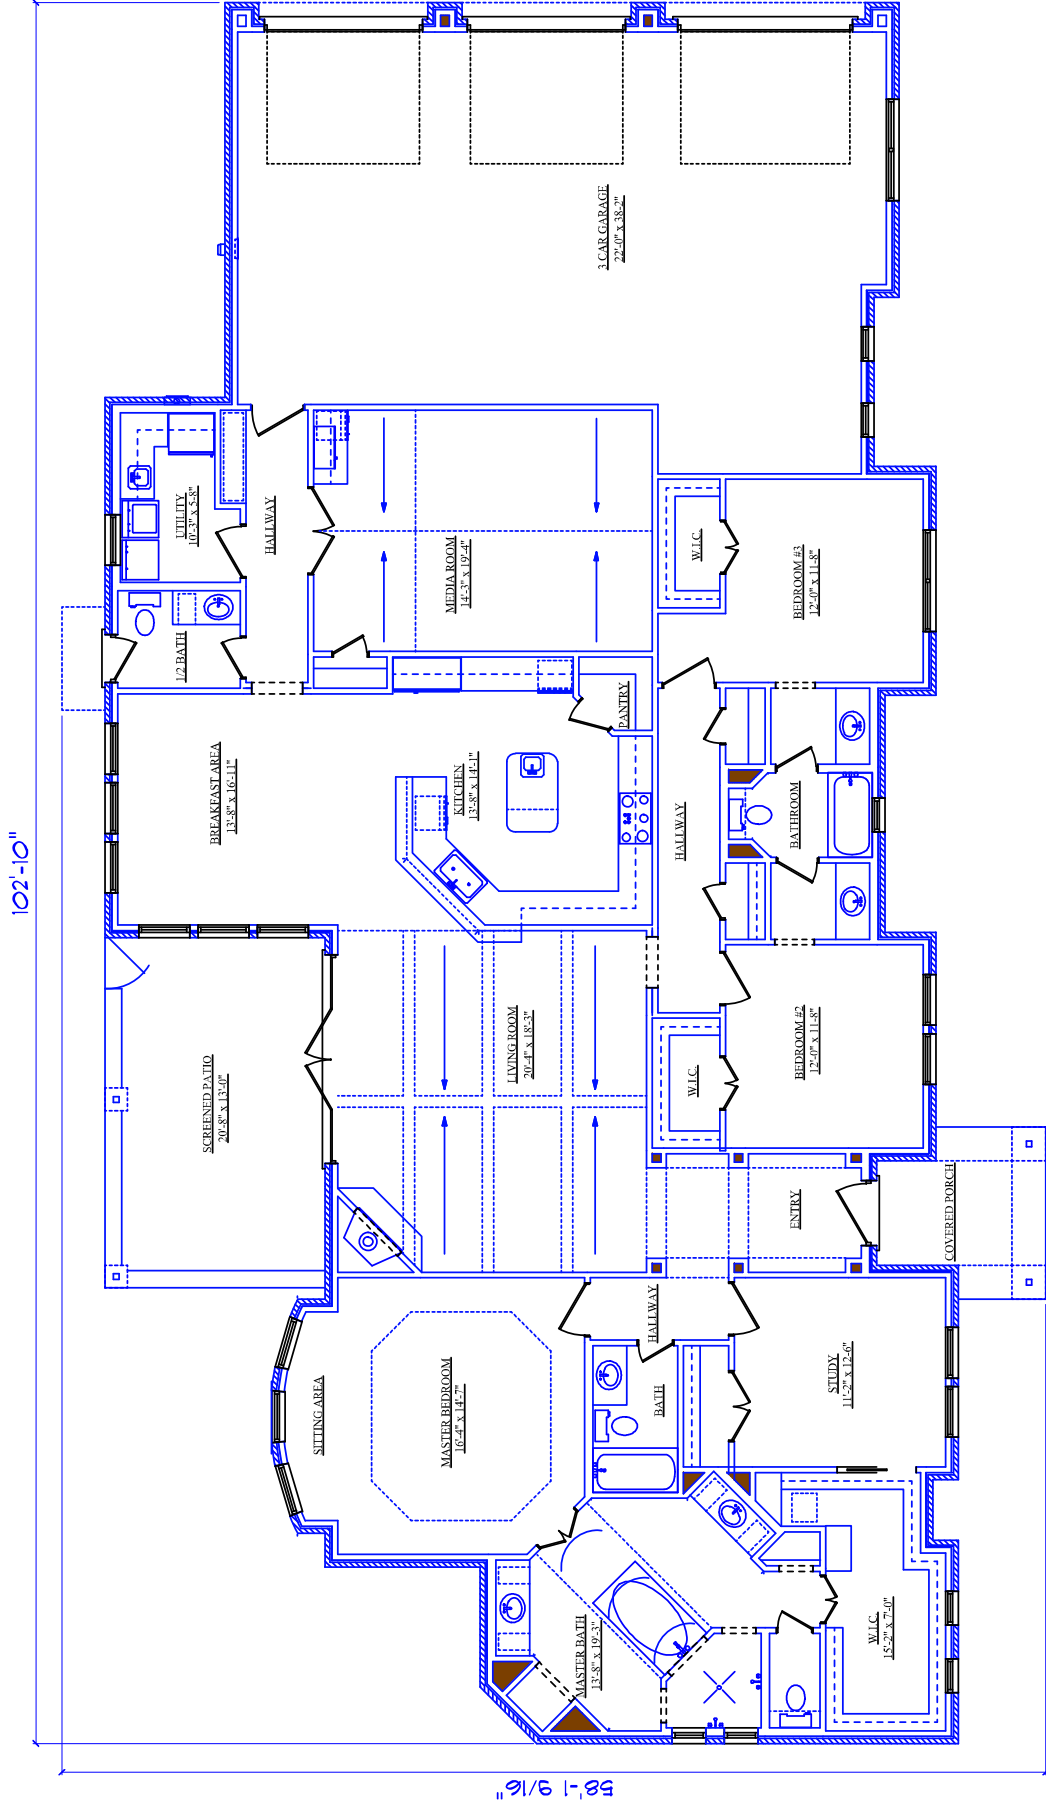

<u>AREA TOTALS</u>
<u>LIVING AREA</u> 3102
<u>3 CAR GARAGE</u> 994
<u>COVERED PORCH</u> 85
<u>COVERED PATIO</u> 269
<u>TOTAL FOUNDATION</u> 4450

AREA TOTALS

LIVING AREA	3,102
3 CAR GARAGE	994
COVERED PORCH	85
COVERED PATIO	262
TOTAL FOUNDATION	4450