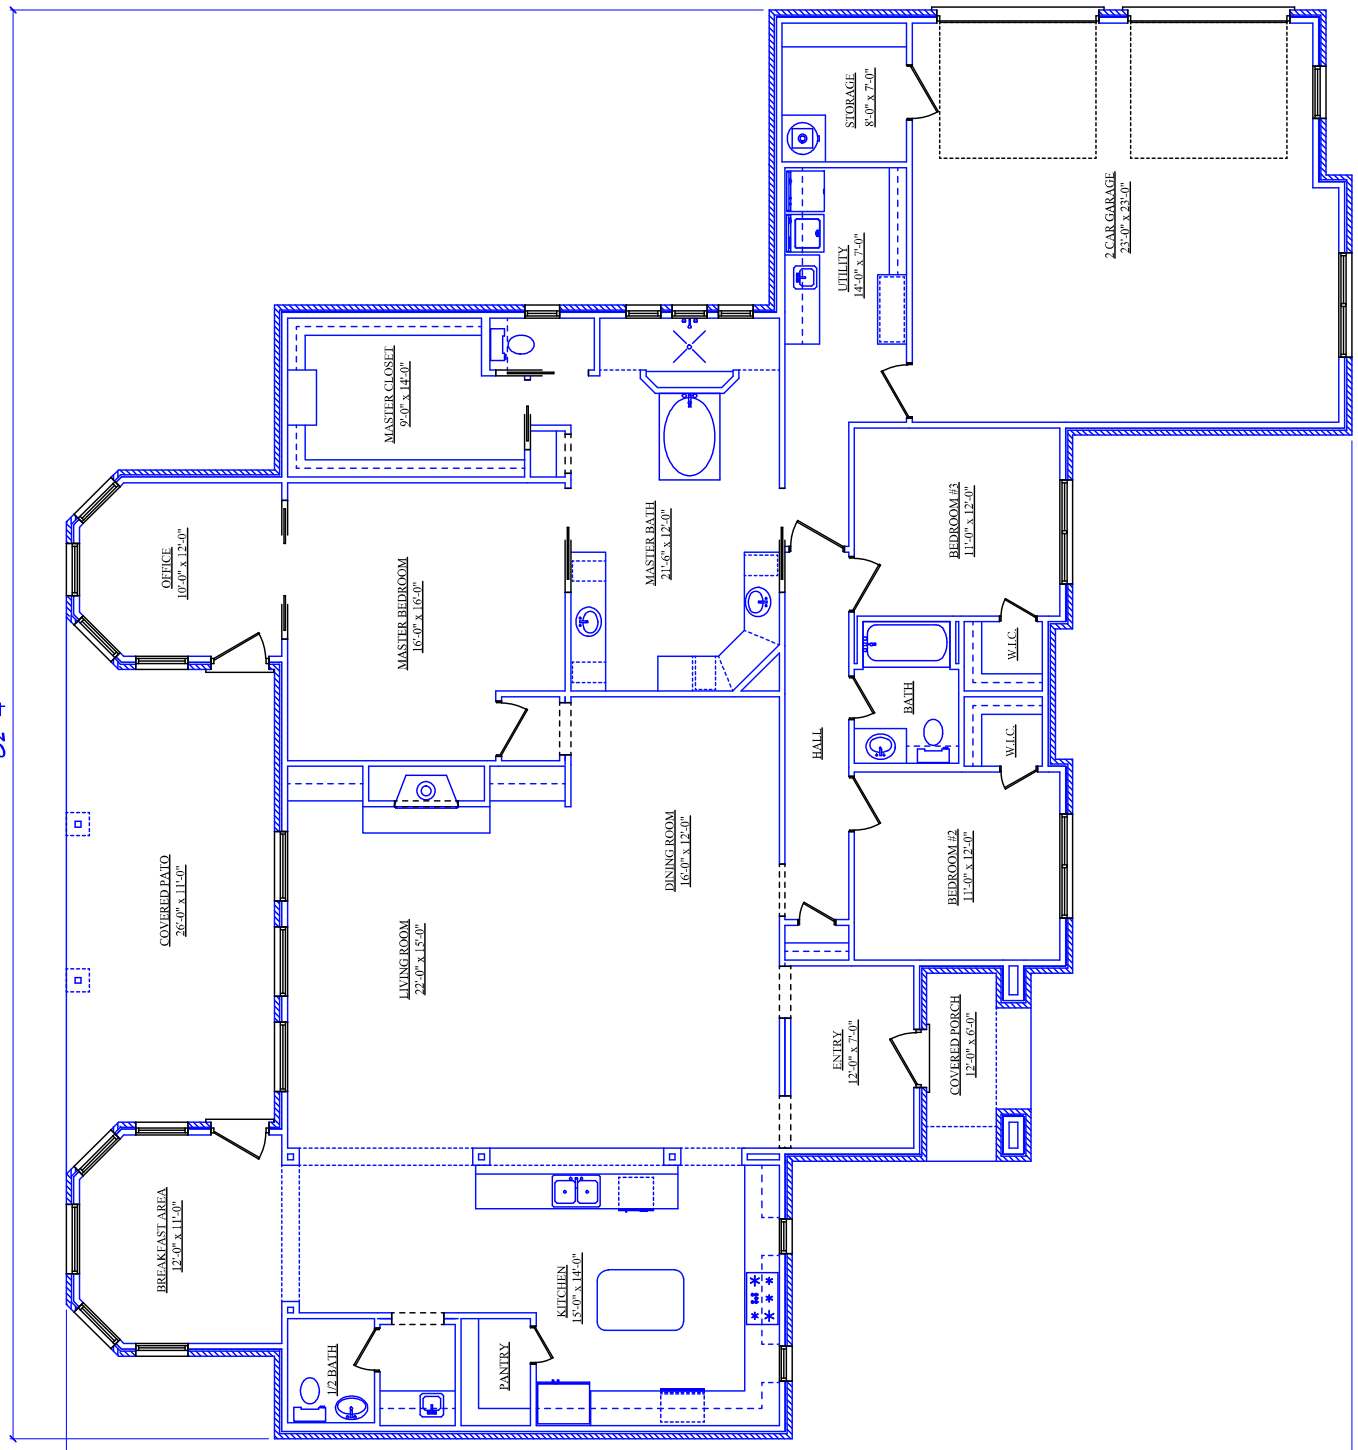

AREA TOTALS
LIVING AREA 2922
2 CAR GARAGE 682
COVERED PORCH 65
COVERED PATIO 322
TOTAL FOUNDATION 3991

82'-4"

74'-1"

AREA TOTALS	
LIVING AREA	2922
2 CAR GARAGE	682
COVERED PORCH	65
COVERED PATIO	322
TOTAL FOUNDATION	3991