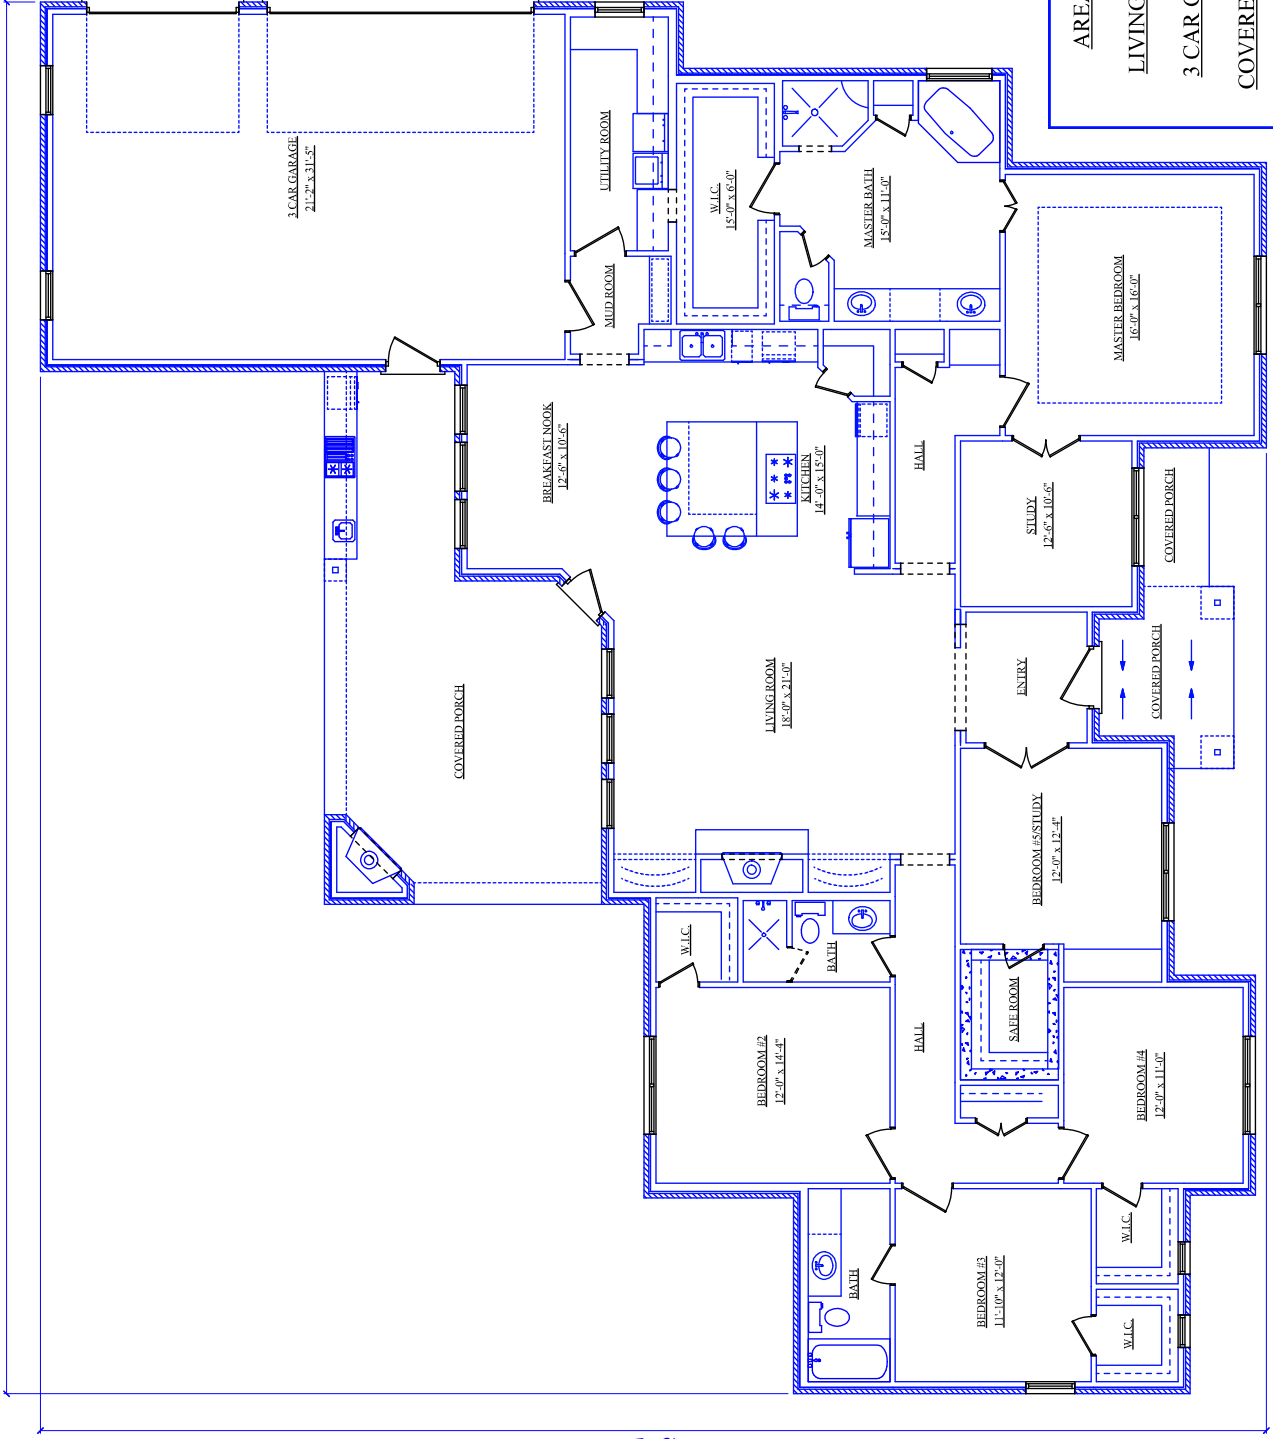

AREA TOTALS

LIVING AREA 2919

3 CAR GARAGE 711

COVERED PORCH 108

COVERED PATIO 436

TOTAL FOUNDATION 4174

85'-4"

75'-2"

AREA TOTALS

LIVING AREA	2919
3 CAR GARAGE	711
COVERED PORCH	108
COVERED PATIO	436
TOTAL FOUNDATION	4174