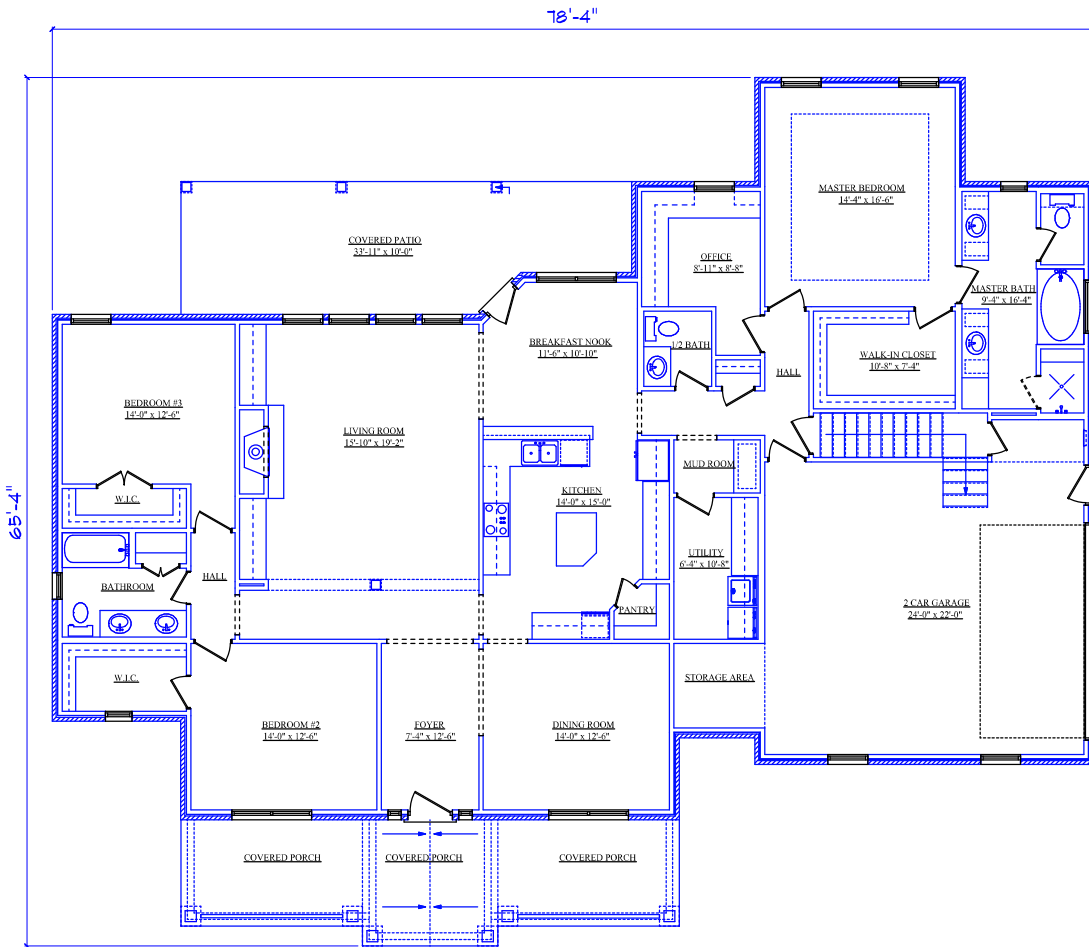

AREA TOTALS

LOWER AREA 2617

UPPER AREA 293

TOTAL LIVING AREA 2910

2 CAR GARAGE 650

COVERED PORCH 316

COVERED PATIO 307

TOTAL FOUNDATION 3890

TOTAL UNDER ROOF 4183

AREA TOTALS

LOWER AREA 2617

UPPER AREA 293

TOTAL LIVING AREA 2910

2 CAR GARAGE 650

COVERED PORCH 316

COVERED PATIO 307

TOTAL FOUNDATION 3890

TOTAL UNDER ROOF 4183

AREA TOTALS	
LOWER AREA	2617
UPPER AREA	293
TOTAL LIVING AREA	2910
2 CAR GARAGE	650
COVERED PORCH	316
COVERED PATIO	307
TOTAL FOUNDATION	3890
TOTAL UNDER ROOF	4183