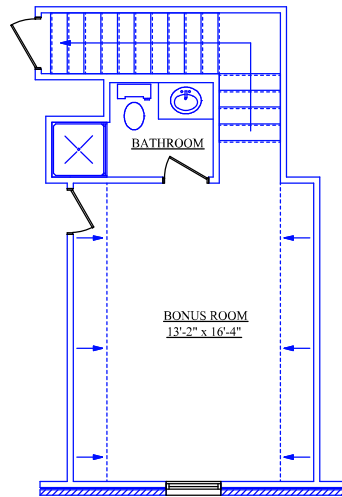

AREA TOTALS

LOWER AREA 2617

UPPER AREA 293

TOTAL LIVING AREA 2910

2 CAR GARAGE 650

COVERED PORCH 316

COVERED PATIO 307

TOTAL FOUNDATION 3890

TOTAL UNDER ROOF 4183

AREA TOTALS

LOWER AREA 2617

UPPER AREA 293

TOTAL LIVING AREA 2910

2 CAR GARAGE 650

COVERED PORCH 316

COVERED PATIO 307

TOTAL FOUNDATION 3890

TOTAL UNDER ROOF 4183

AREA TOTALS	
LOWER AREA	2617
UPPER AREA	293
TOTAL LIVING AREA	2910
2 CAR GARAGE	650
COVERED PORCH	316
COVERED PATIO	307
TOTAL FOUNDATION	3890
TOTAL UNDER ROOF	4183