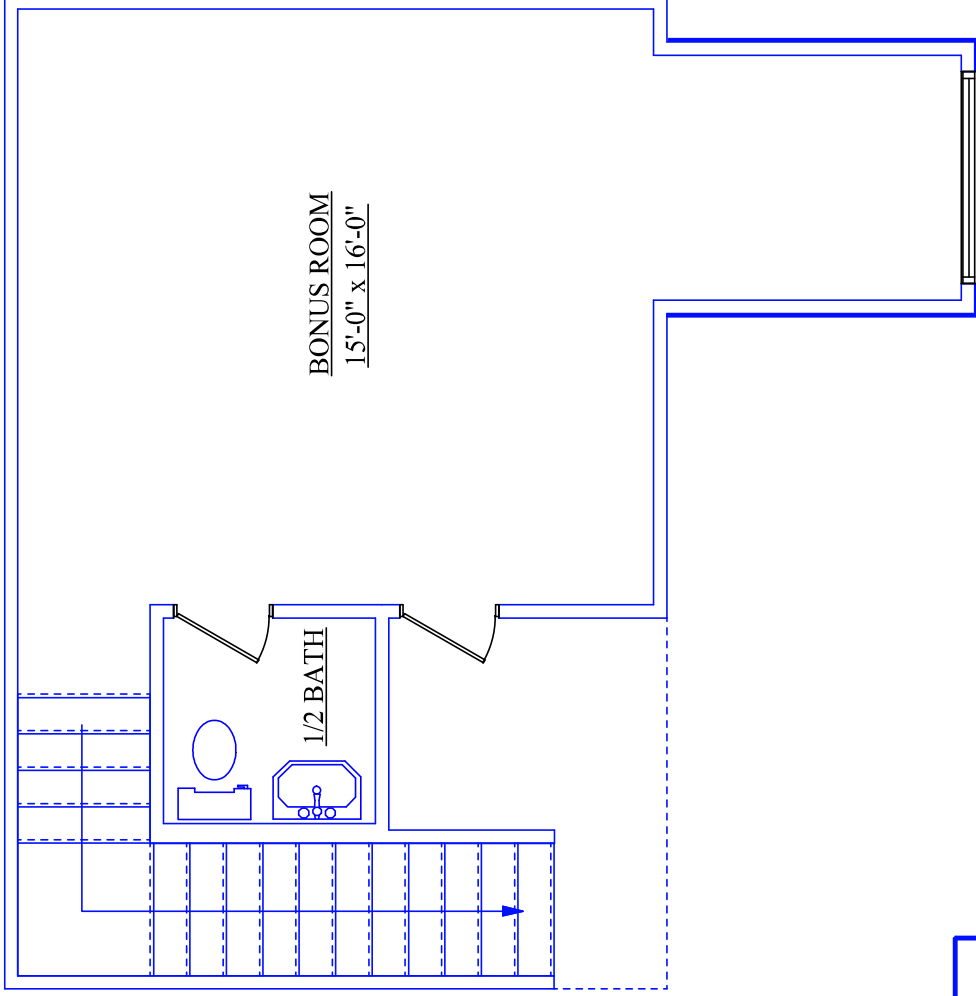

<u>AREA TOTALS</u>
<u>LOWER LIVING 2925</u>
<u>BONUS ROOM 326</u>
<u>TOTAL LIVING 3251</u>
<u>3 CAR GARAGE 719</u>
<u>COVERED PORCH 221</u>
<u>COVERED PATIO 225</u>
<u>TOTAL FOUNDATION 4090</u>
<u>TOTAL U/R 4416</u>

AREA TOTALS

LOWER LIVING 2925

BONUS ROOM 326

TOTAL LIVING 3251

3 CAR GARAGE 719

COVERED PORCH 221

COVERED PATIO 225

TOTAL FOUNDATION 4090