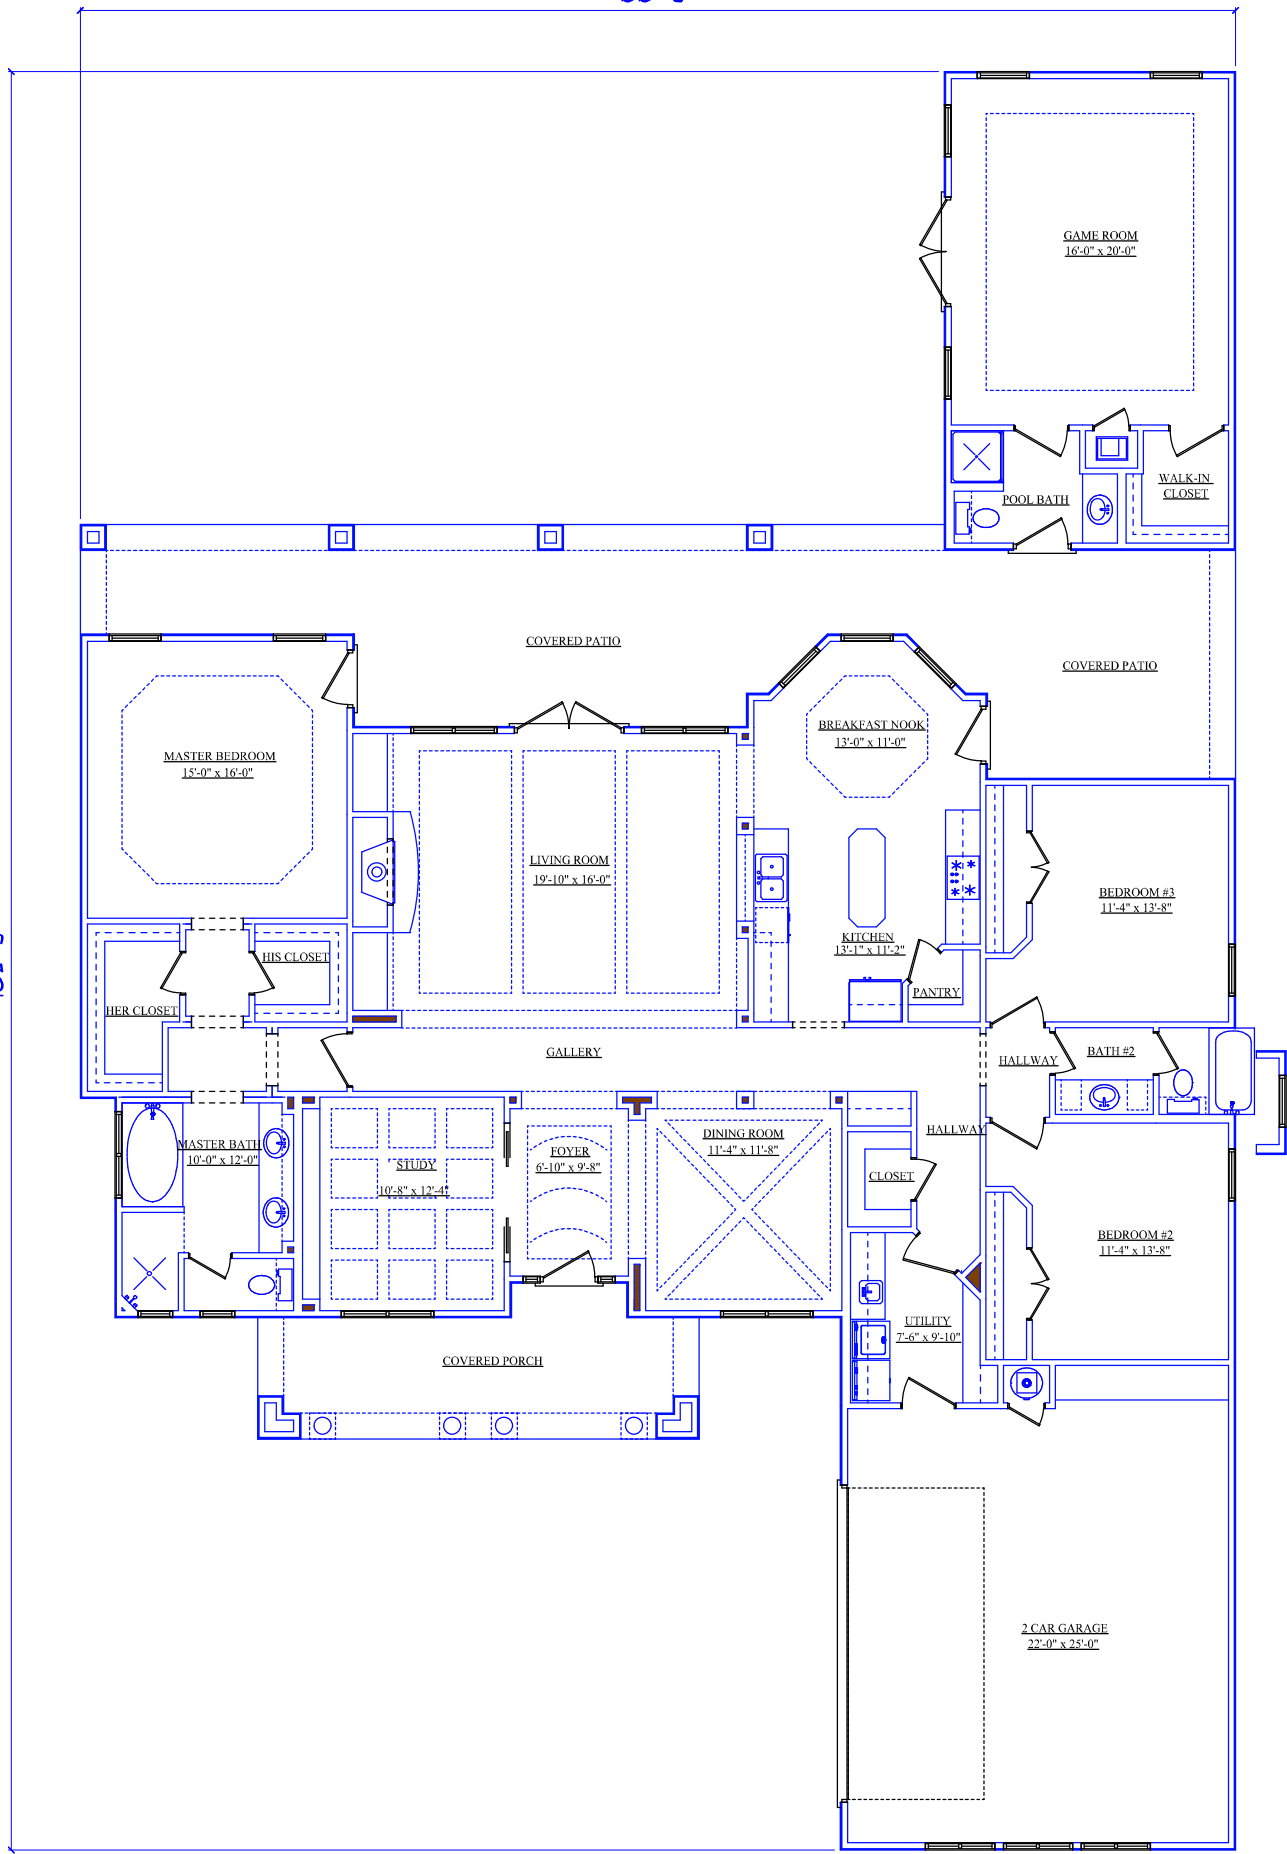

AREA TOTALS

LIVING AREA 2899

2 CAR GARAGE 616

COVERED PORCH 192

COVERED PATIO 659

TOTAL FOUNDATION 4366

66'-9"

102'-9"

AREA TOTALS	
LIVING AREA	2899
2 CAR GARAGE	616
COVERED PORCH	192
COVERED PATIO	659
TOTAL FOUNDATION	4366