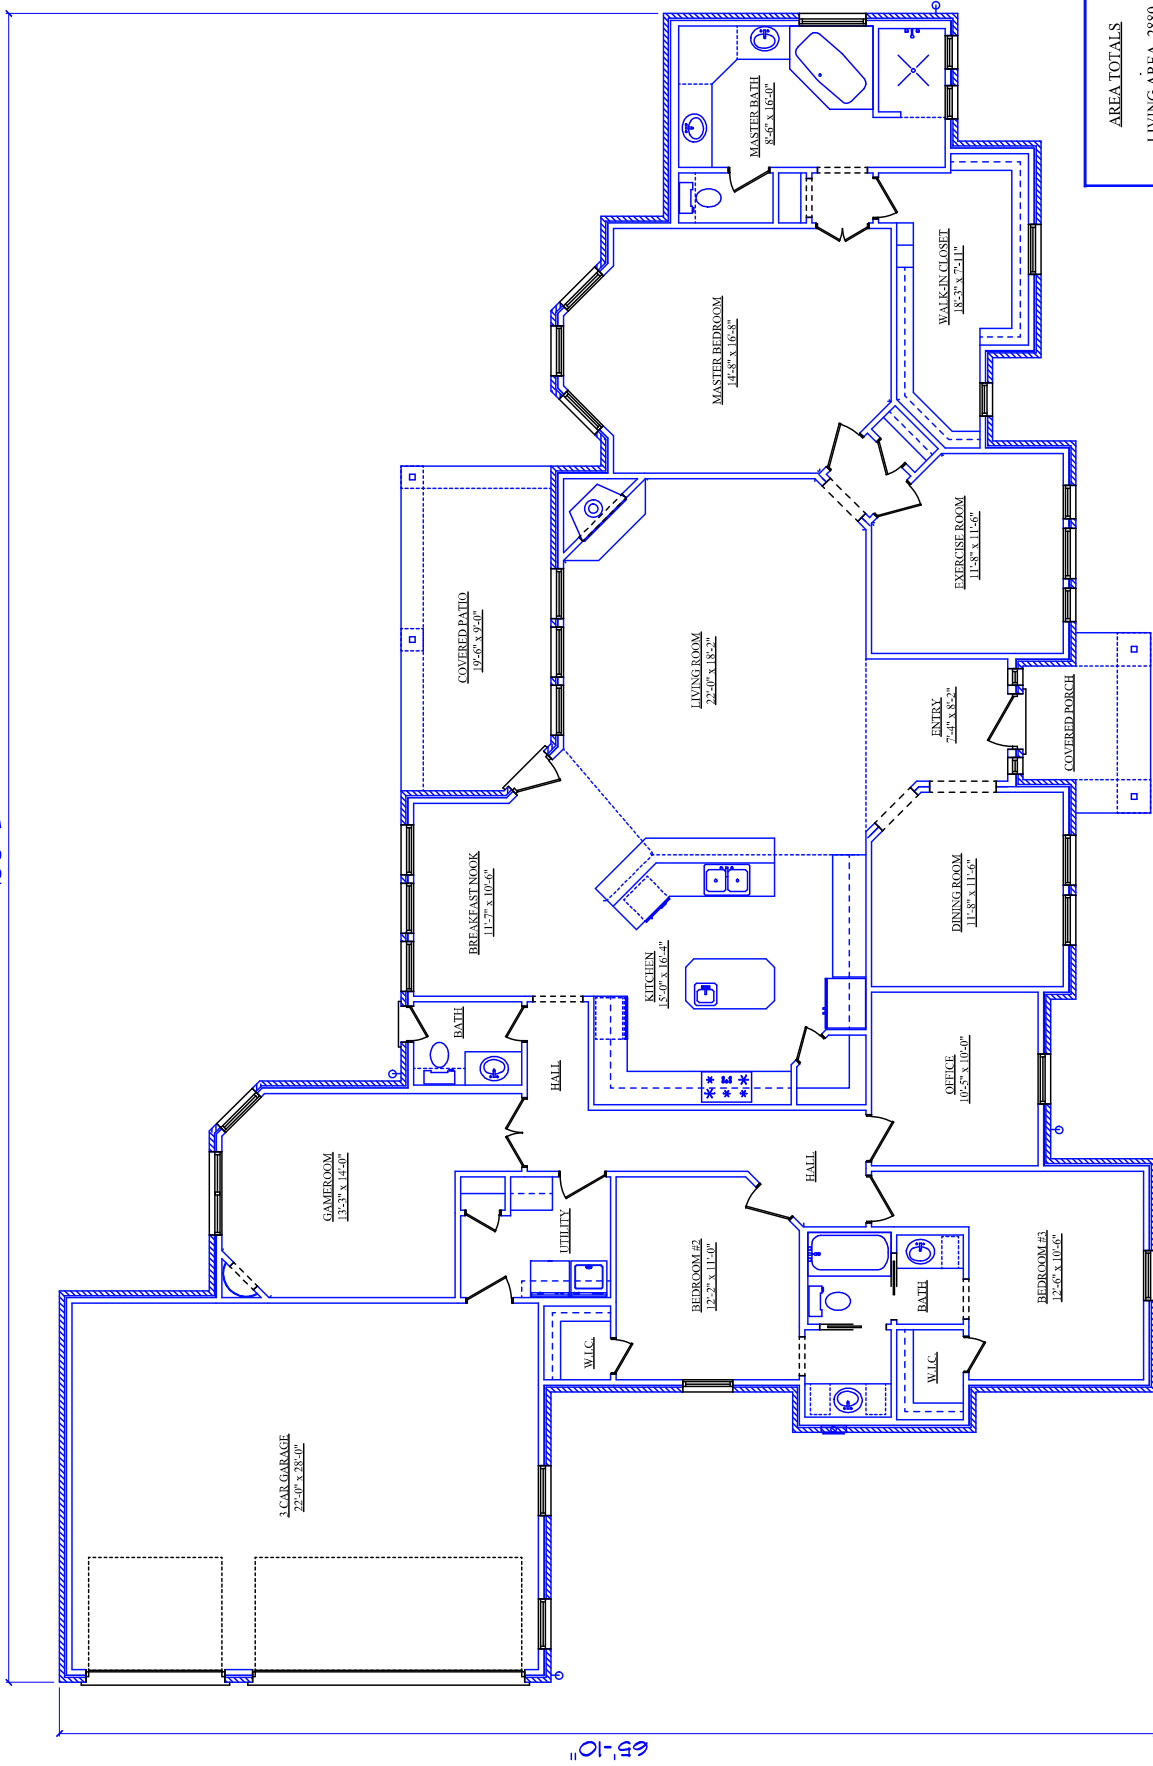

AREA TOTALS
LIVING AREA 2880
3_CAR GARAGE 680
COVERED PORCH 70
COVERED PATIO 171
TOTAL FOUNDATION 3801

100'-2"

65'-10"

AREA TOTALS	
LIVING AREA	2380
3 CAR GARAGE	680
COVERED PORCH	70
COVERED PATIO	171
TOTAL FOUNDATION	3801