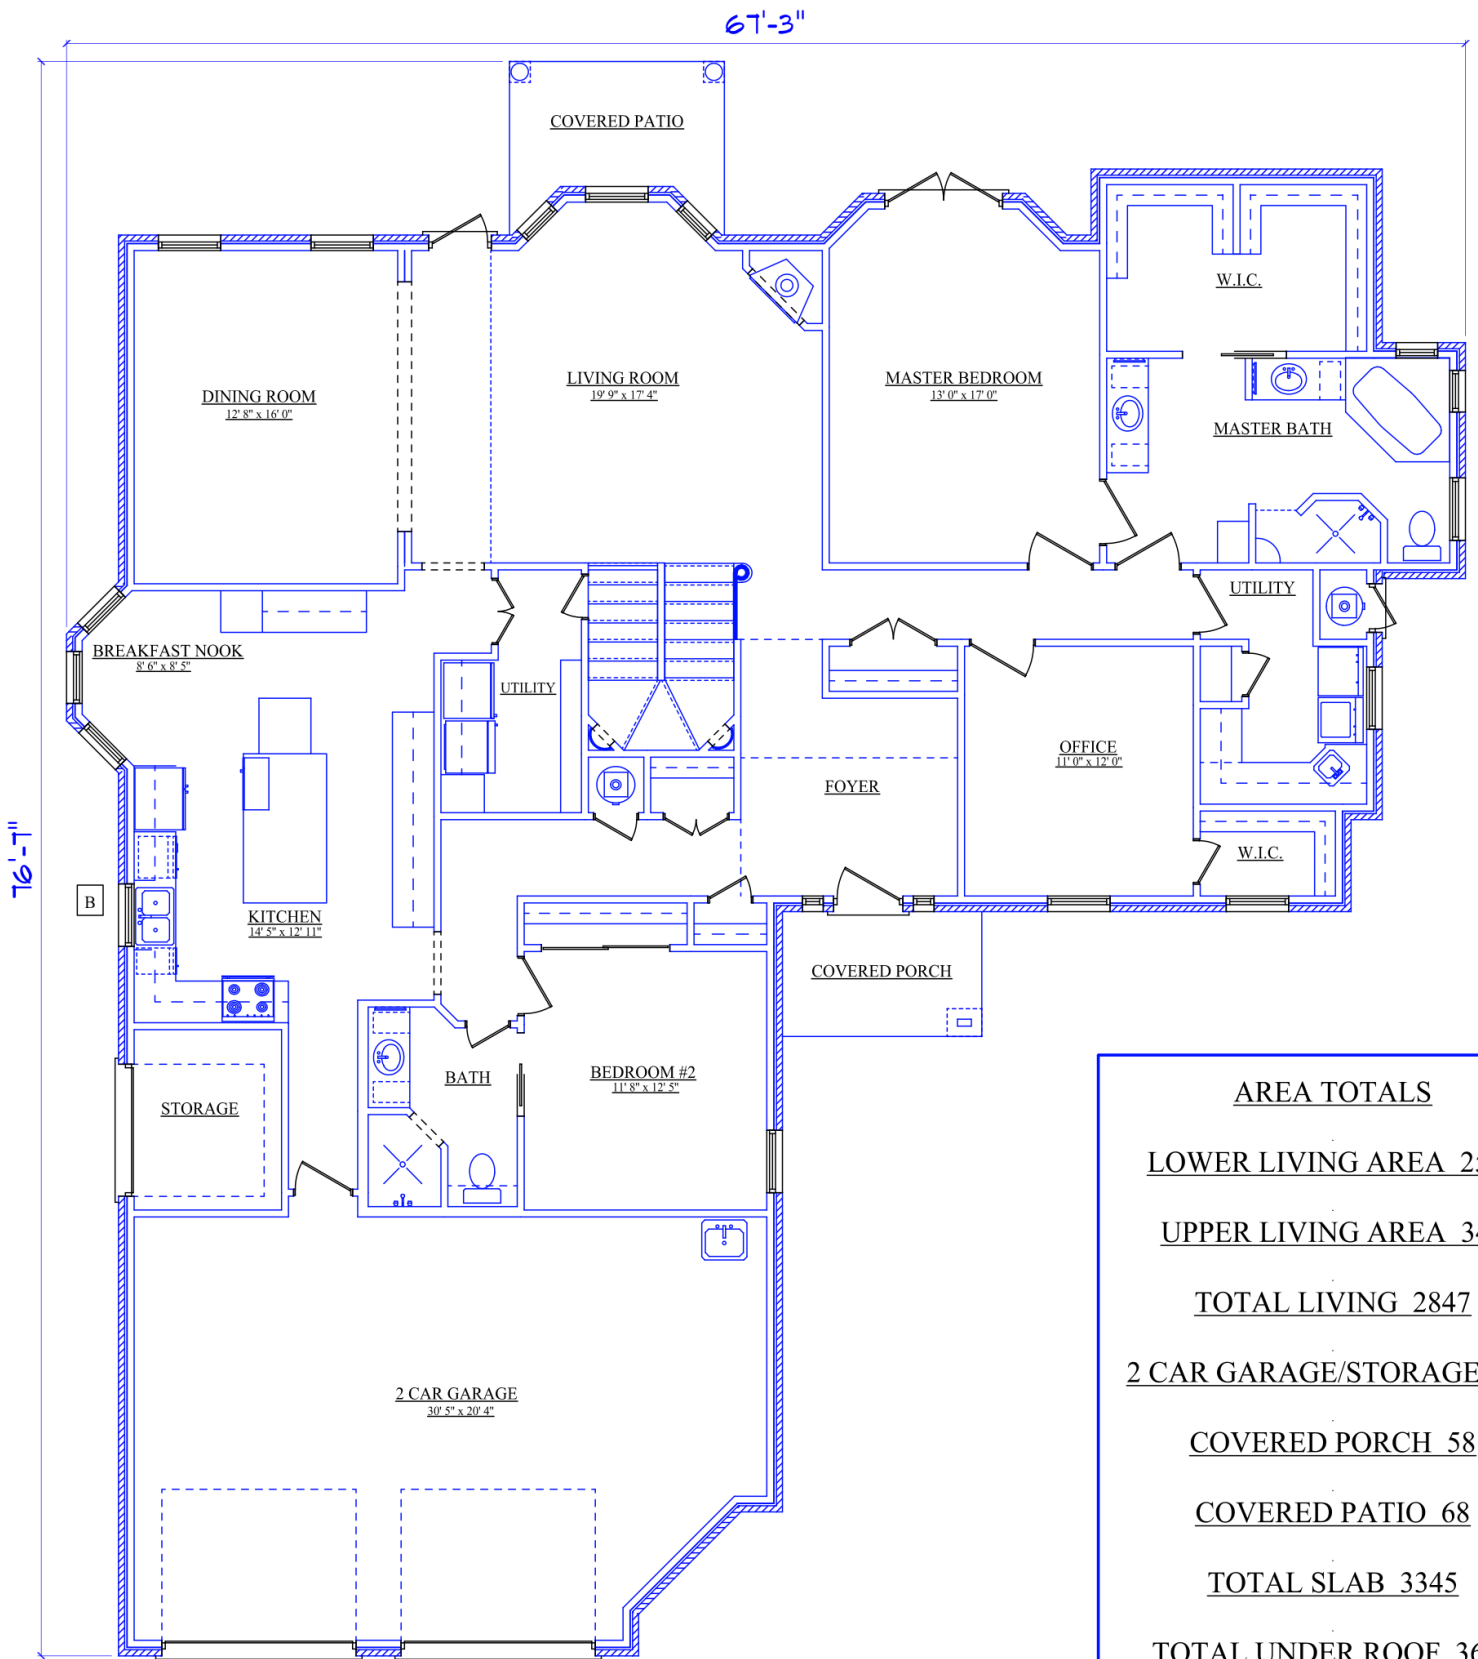

AREA TOTALS	
LOWER LIVING AREA	2507
UPPER LIVING AREA	340
TOTAL LIVING	2847
2 CAR GARAGE/STORAGE	712
COVERED PORCH	58
COVERED PATIO	68
TOTAL SLAB	3345
TOTAL UNDER ROOF	3685
COVERED BALCONY	62
FUTURE LIBRARY	314

AREA TOTALS

LOWER LIVING AREA 2507

UPPER LIVING AREA 340

TOTAL LIVING 2847

2 CAR GARAGE/STORAGE 712

COVERED PORCH 58

COVERED PATIO 68

TOTAL SLAB 3345

TOTAL UNDER ROOF 3685

COVERED BALCONY 62

FUTURE LIBRARY 314