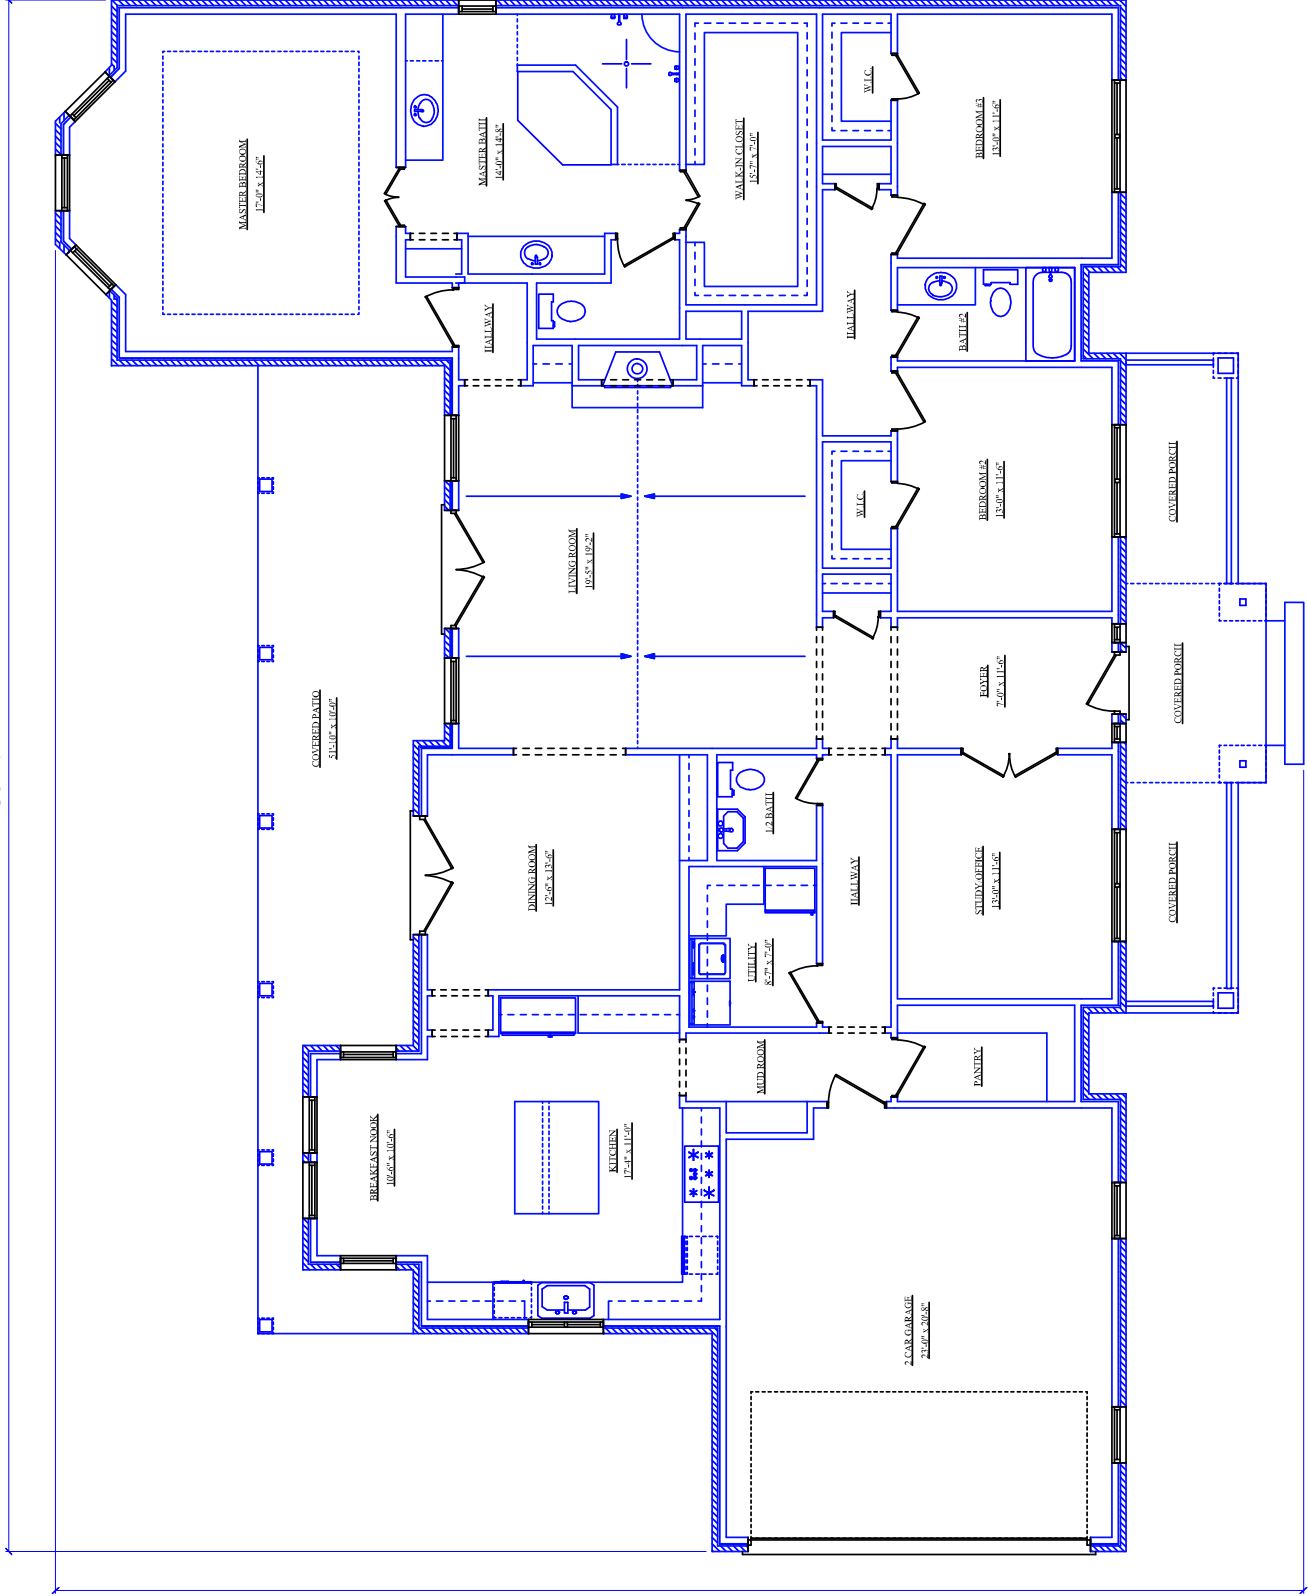

AREA TOTALS

LIVING AREA 2828

2 CAR GARAGE 522

COVERED PORCH 228

COVERED PATIO 394

TOTAL FOUNDATION 3972

83'-1"

11'-01"-99

AREA TOTALS	
LIVING AREA	2828
2-CAR GARAGE	522
COVERED PORCH	228
COVERED PATIO	394
TOTAL FOUNDATION	3972