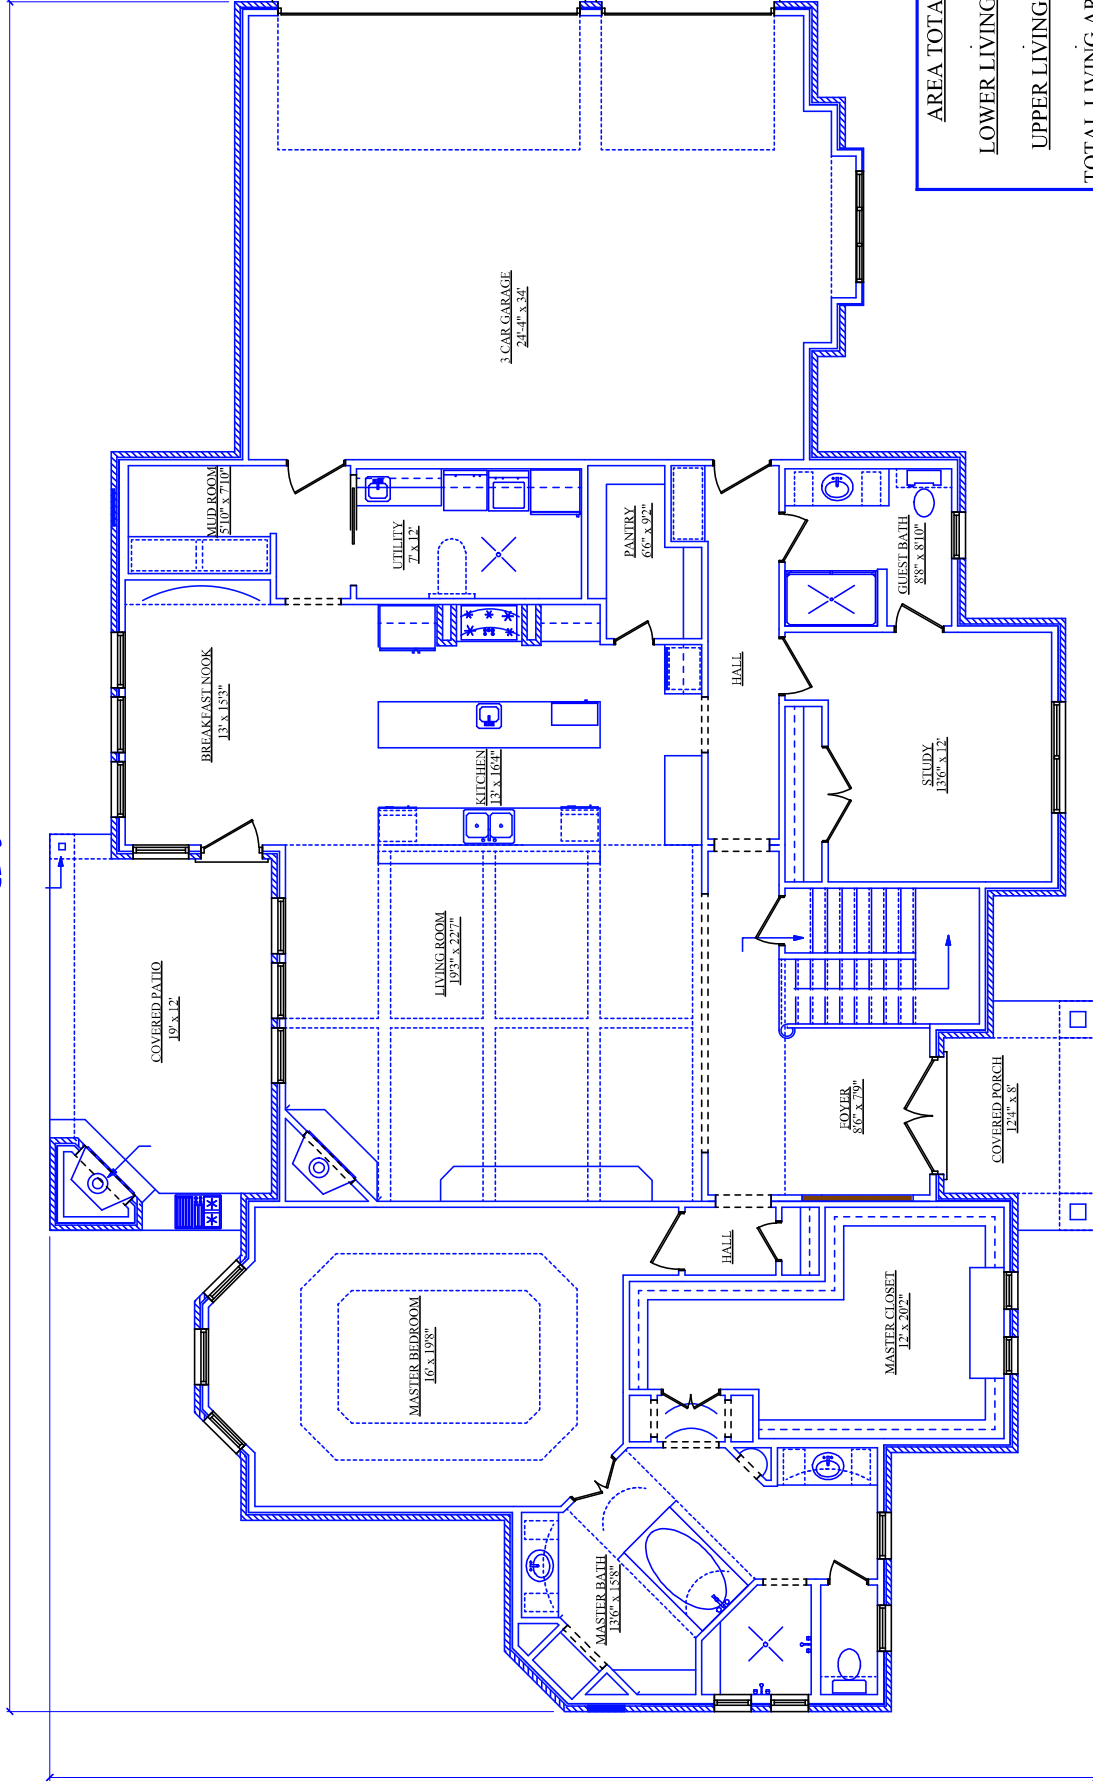

AREA TOTALS

LOWER LIVING	2715
UPPER LIVING	1025
TOTAL LIVING AREA	3740
3 CAR GARAGE	800
COVERED PORCH	89
COVERED PATIO	242
TOTAL FOUNDATION	3846
TOTAL UNDER ROOF	4871

92'-5"

56'-7"

AREA TOTALS	
LOWER LIVING	2715
UPPER LIVING	1025
TOTAL LIVING AREA	3740
3 CAR GARAGE	800
COVERED PORCH	89
COVERED PATIO	242
TOTAL FOUNDATION	3846
TOTAL UNDER ROOF	4871

<u>AREA TOTALS</u>
<u>LOWER LIVING 2715</u>
<u>UPPER LIVING 1025</u>
<u>TOTAL LIVING AREA 3740</u>
<u>3 CAR GARAGE 800</u>
<u>COVERED PORCH 89</u>
<u>COVERED PATIO 242</u>
<u>TOTAL FOUNDATION 3846</u>
<u>TOTAL UNDER ROOF 4871</u>