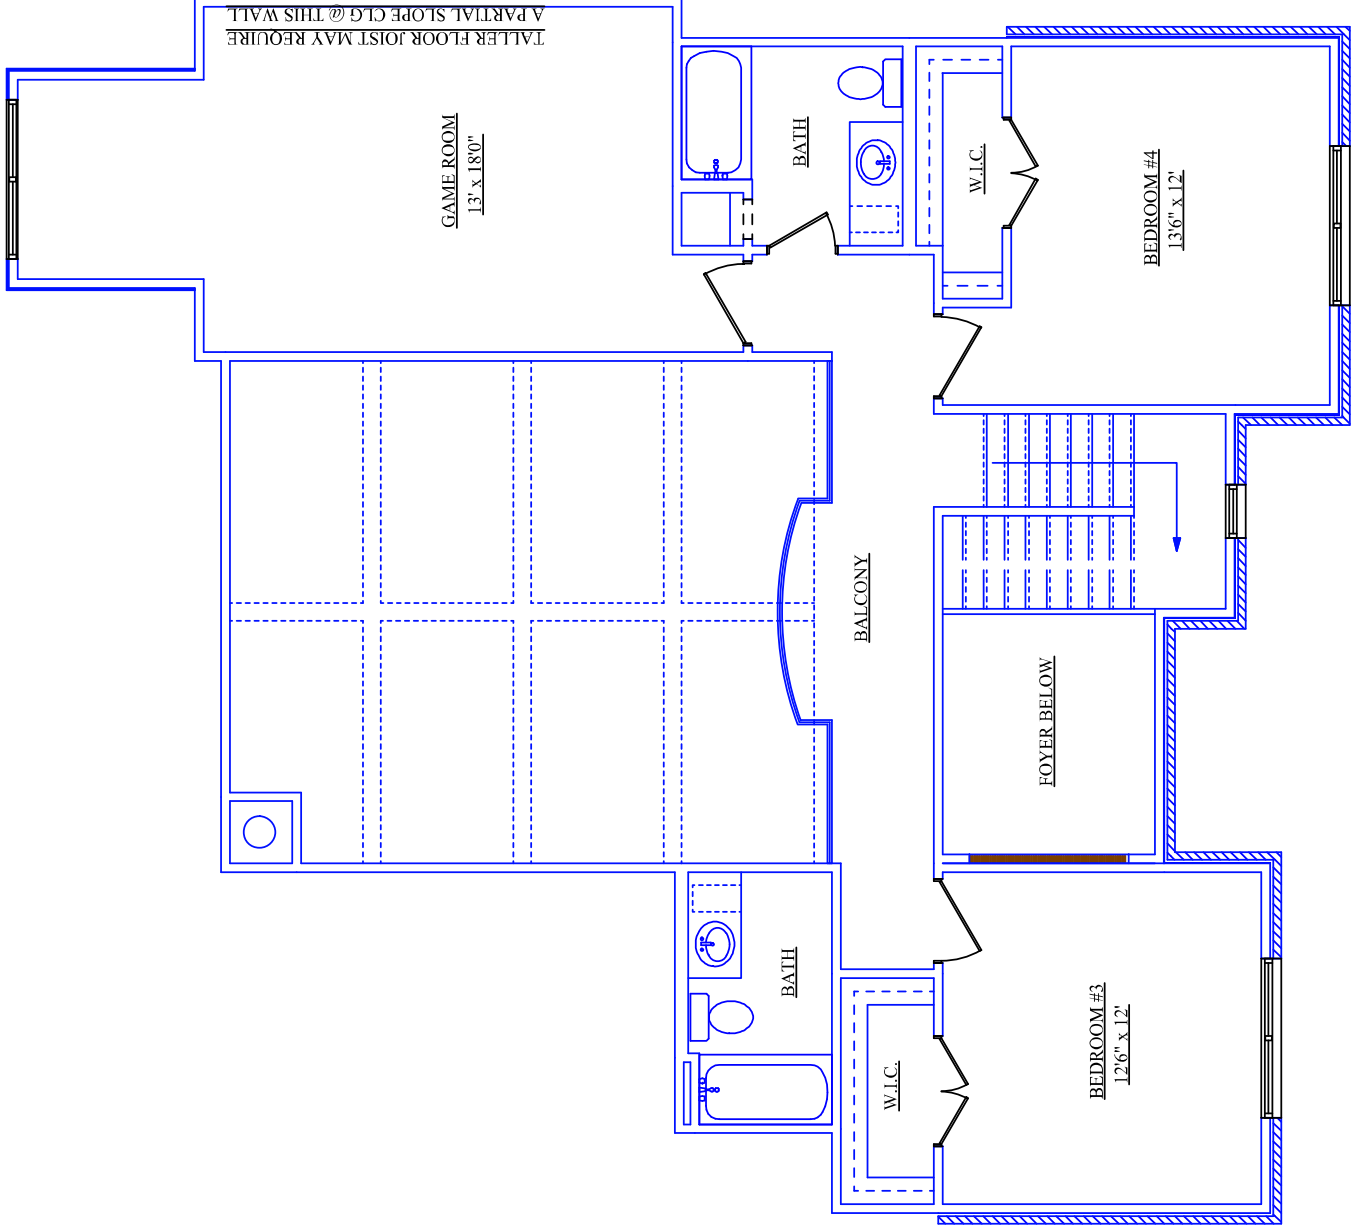

AREA TOTALS

LOWER LIVING	2715
UPPER LIVING	1025
TOTAL LIVING AREA	3740
3 CAR GARAGE	800
COVERED PORCH	89
COVERED PATIO	242
TOTAL FOUNDATION	3846
TOTAL UNDER ROOF	4871

92'-5"

56'-7"

AREA TOTALS	
LOWER LIVING	2715
UPPER LIVING	1025
TOTAL LIVING AREA	3740
3 CAR GARAGE	800
COVERED PORCH	89
COVERED PATIO	242
TOTAL FOUNDATION	3846
TOTAL UNDER ROOF	4871

<u>AREA TOTALS</u>
<u>LOWER LIVING 2715</u>
<u>UPPER LIVING 1025</u>
<u>TOTAL LIVING AREA 3740</u>
<u>3 CAR GARAGE 800</u>
<u>COVERED PORCH 89</u>
<u>COVERED PATIO 242</u>
<u>TOTAL FOUNDATION 3846</u>
<u>TOTAL UNDER ROOF 4871</u>