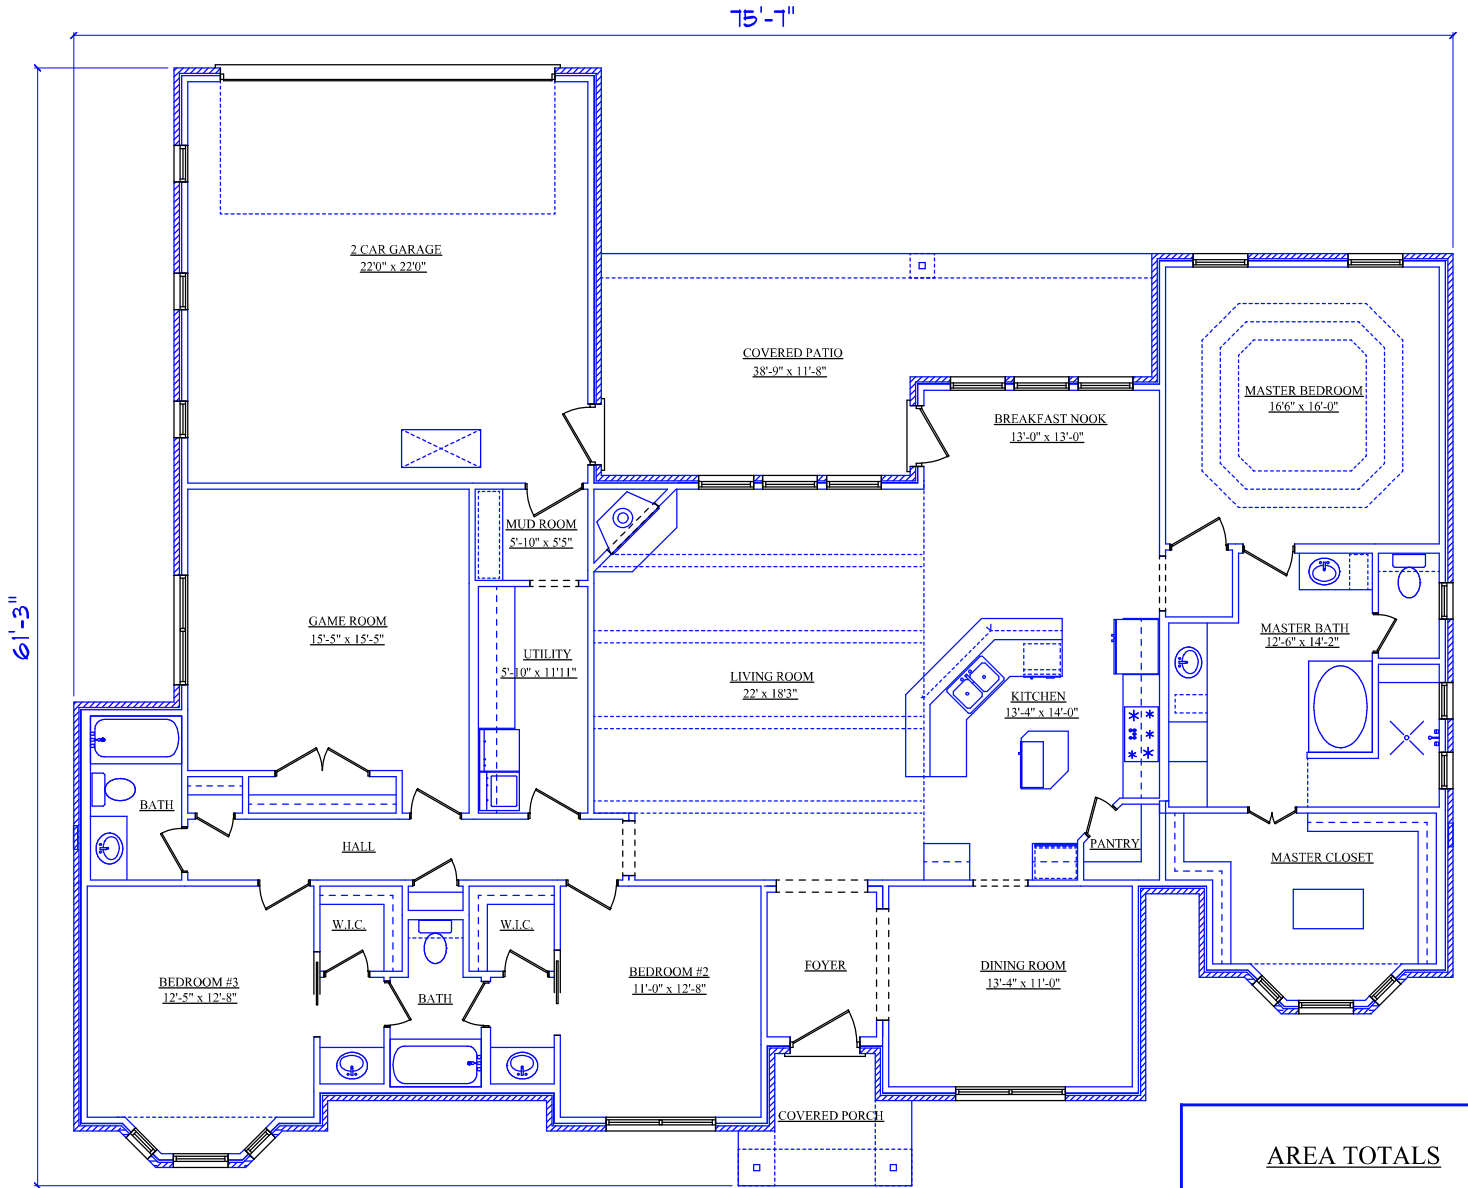

AREA TOTALS

LIVING AREA 2706

3 CAR GARAGE 540

COVERED PORCH 55

COVERED PATIO 295

TOTAL FOUNDATION 3596

AREA TOTALS	
LIVING AREA	2706
3 CAR GARAGE	540
COVERED PORCH	55
COVERED PATIO	295
TOTAL FOUNDATION	3596