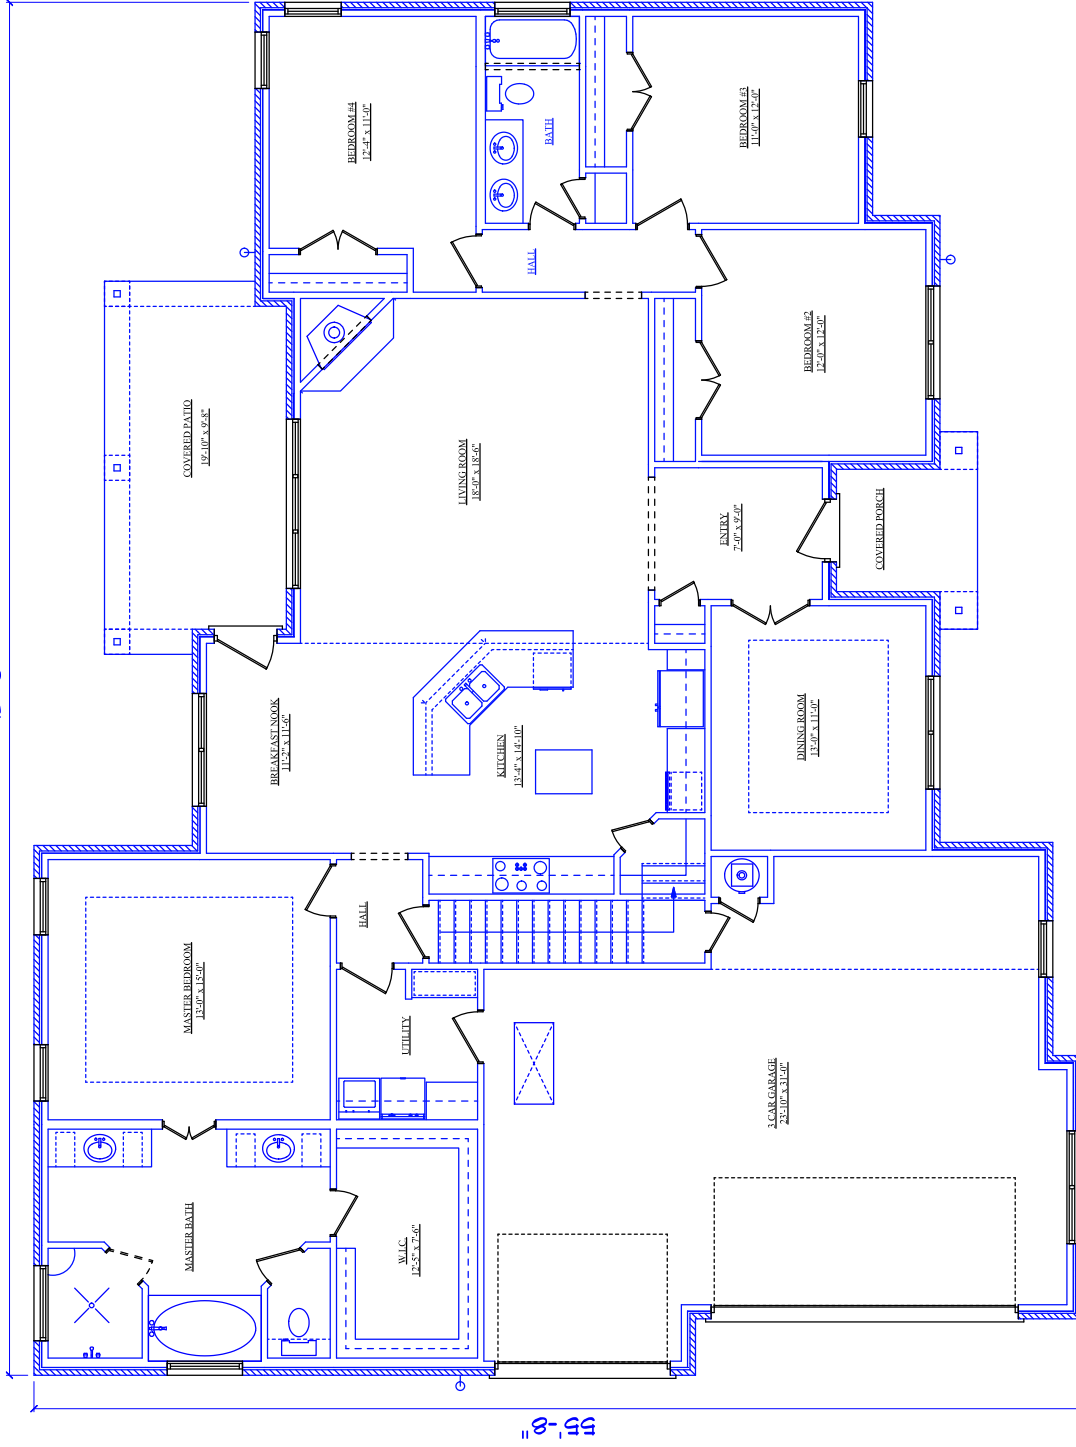

|                       |
|-----------------------|
| AREA TOTALS           |
| LIVING AREA 2304      |
| BONUS ROOM 358        |
| TOTAL LIVING 2662     |
| 3 CAR GARAGE 748      |
| COVERED PORCH 56      |
| COVERED PATIO 175     |
| TOTAL FOUNDATION 3283 |
| TOTAL U/R 3641        |

13'-0"

51'-0"

| AREA TOTALS      |      |
|------------------|------|
| LIVING AREA      | 2304 |
| BONUS ROOM       | 358  |
| TOTAL LIVING     | 2662 |
| 3 CAR GARAGE     | 748  |
| COVERED PORCH    | 56   |
| COVERED PATIO    | 175  |
| TOTAL FOUNDATION | 3283 |
| TOTAL U/R        | 3641 |