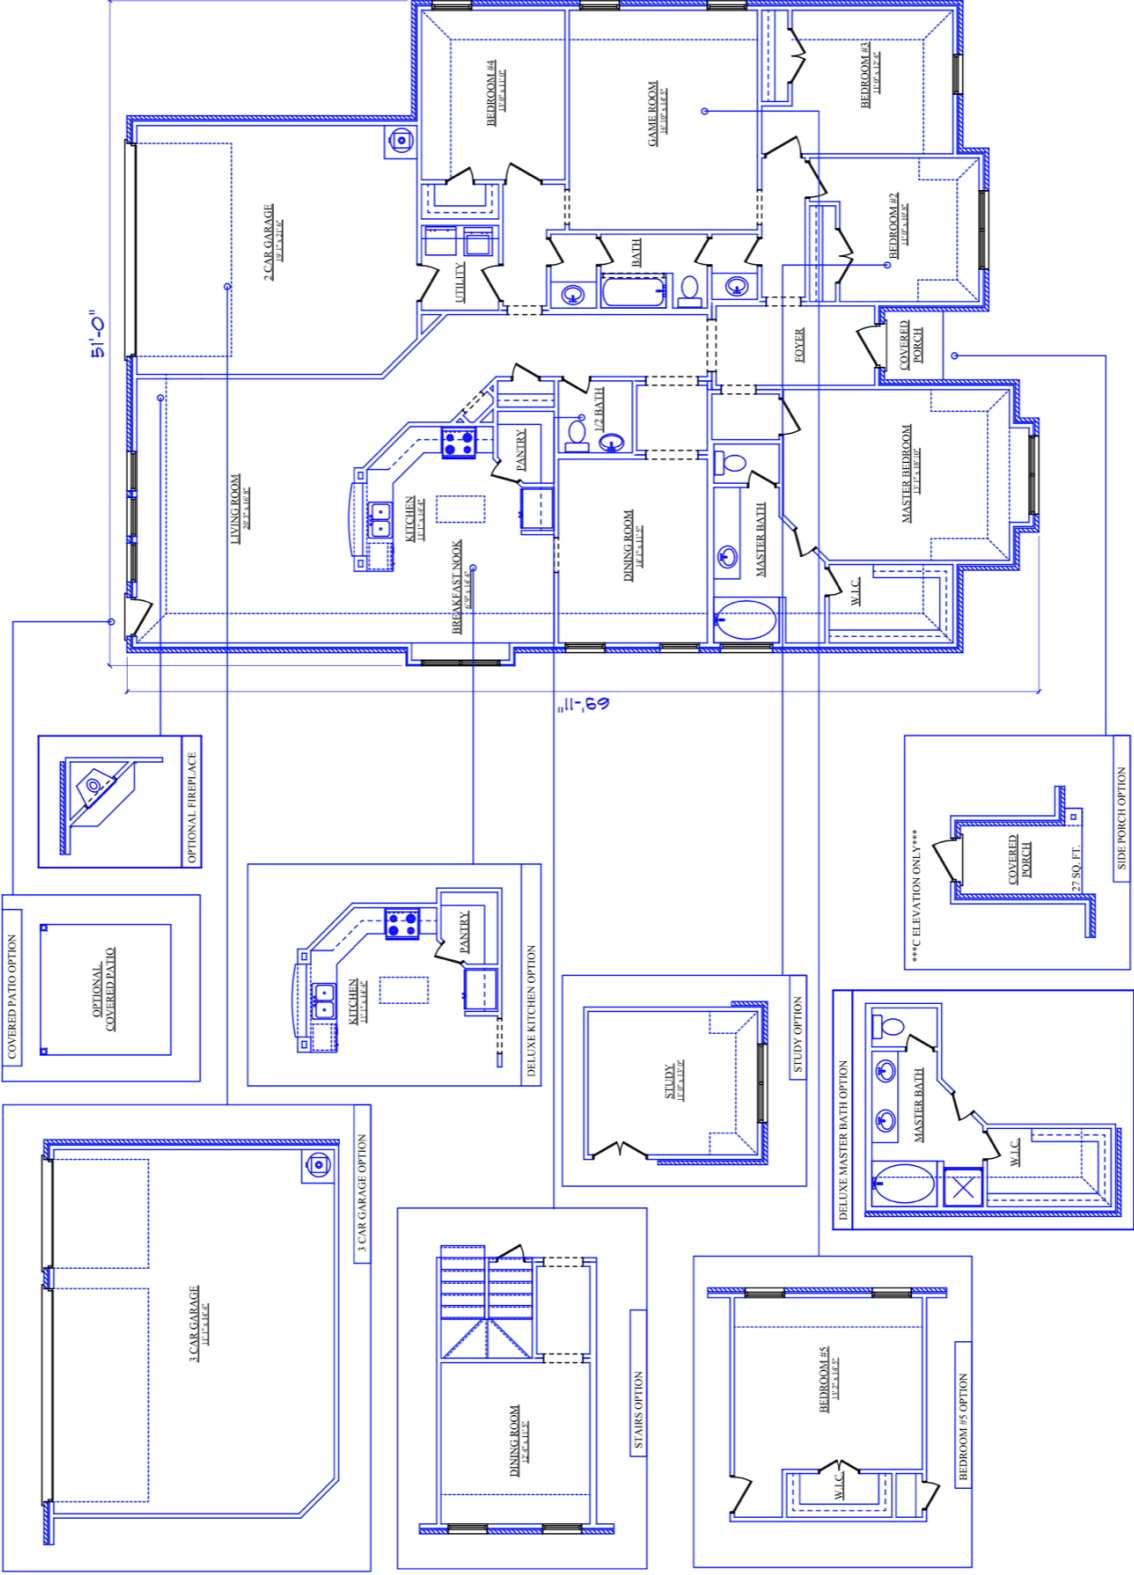

AEA TOTALS

LIVING AREA 2640

2 CAR GARAGE 437

COVERED PORCH 24

TOTAL SLAB 3101

OPTIONAL MEDIA/GAME 425

OPTIONAL COVERED PORCH 27

OPTIONAL 3 CAR GARAGE 634

AREA TOTALS

LIVING AREA	2640
2 CAR GARAGE	437
COVERED PORCH	24
TOTAL SLAB	3101
OPTIONAL MEDIA/GAME	425
OPTIONAL COVERED PORCH	27
OPTIONAL 3 CAR GARAGE	634

FLOOR PLAN