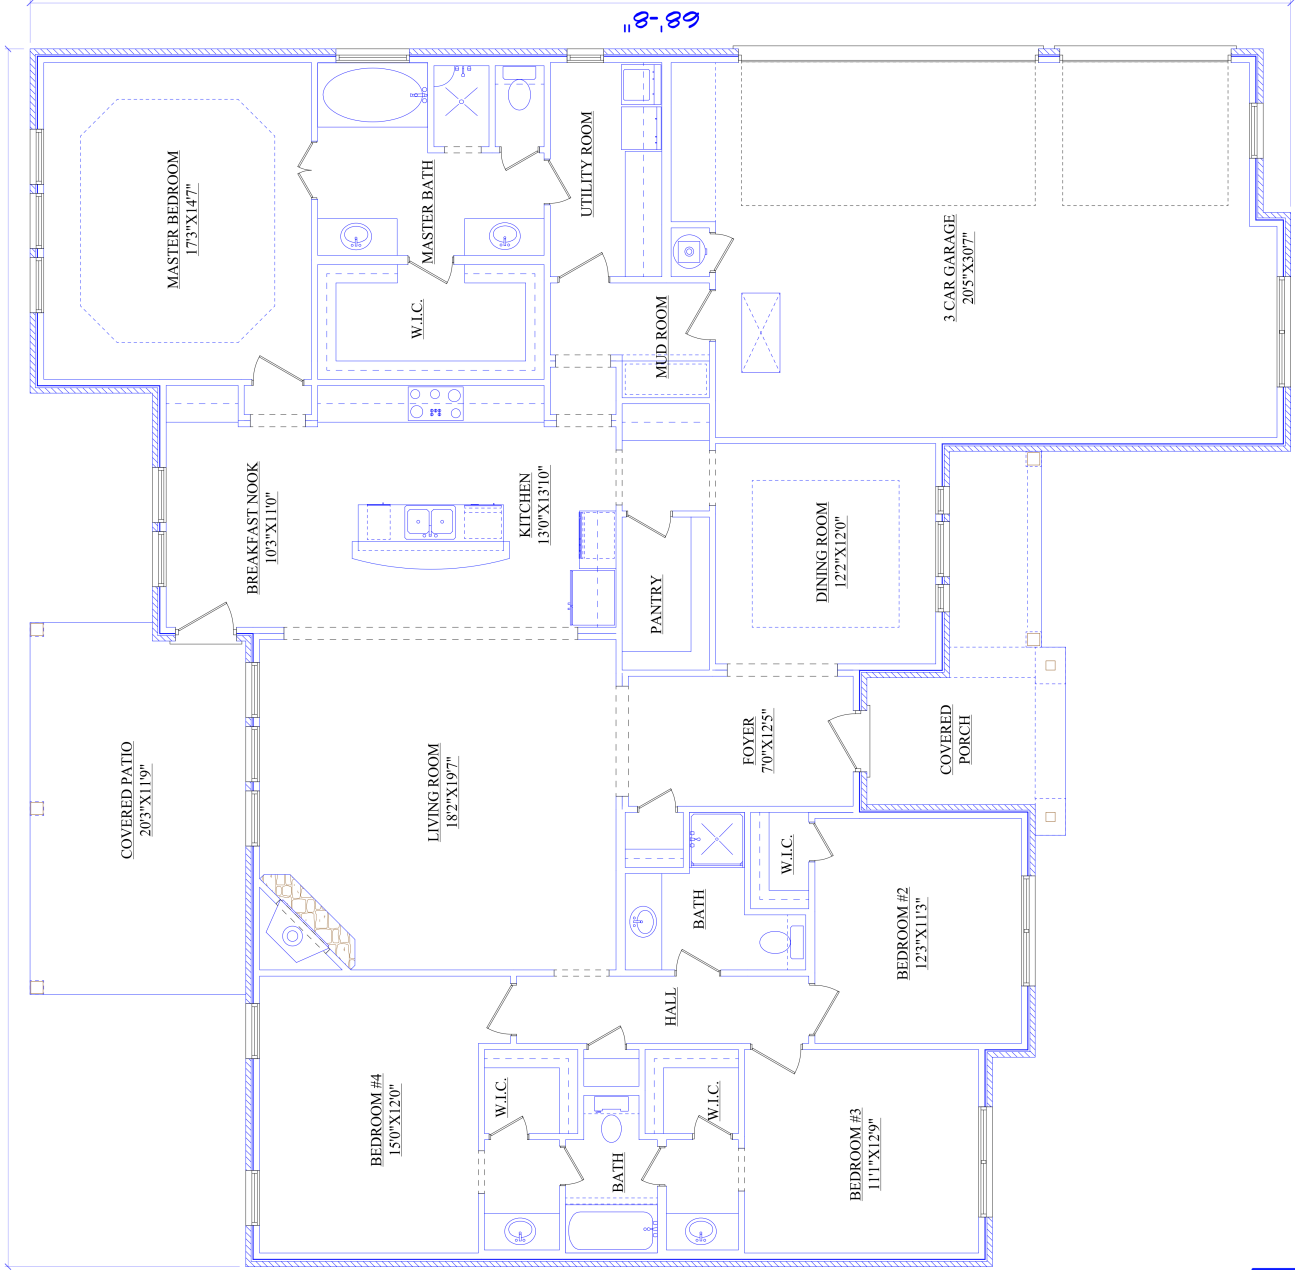

AREA TOTALS
LIVING AREA 2577
3 CAR GARAGE 708
COVERED PORCH 141
COVERED PATIO 234
TOTAL FOUNDATION 3660

66'-4"

AREA TOTALS
LIVING AREA 2577
3 CAR GARAGE 708
COVERED PORCH 141
COVERED PATIO 234
TOTAL FOUNDATION 3660