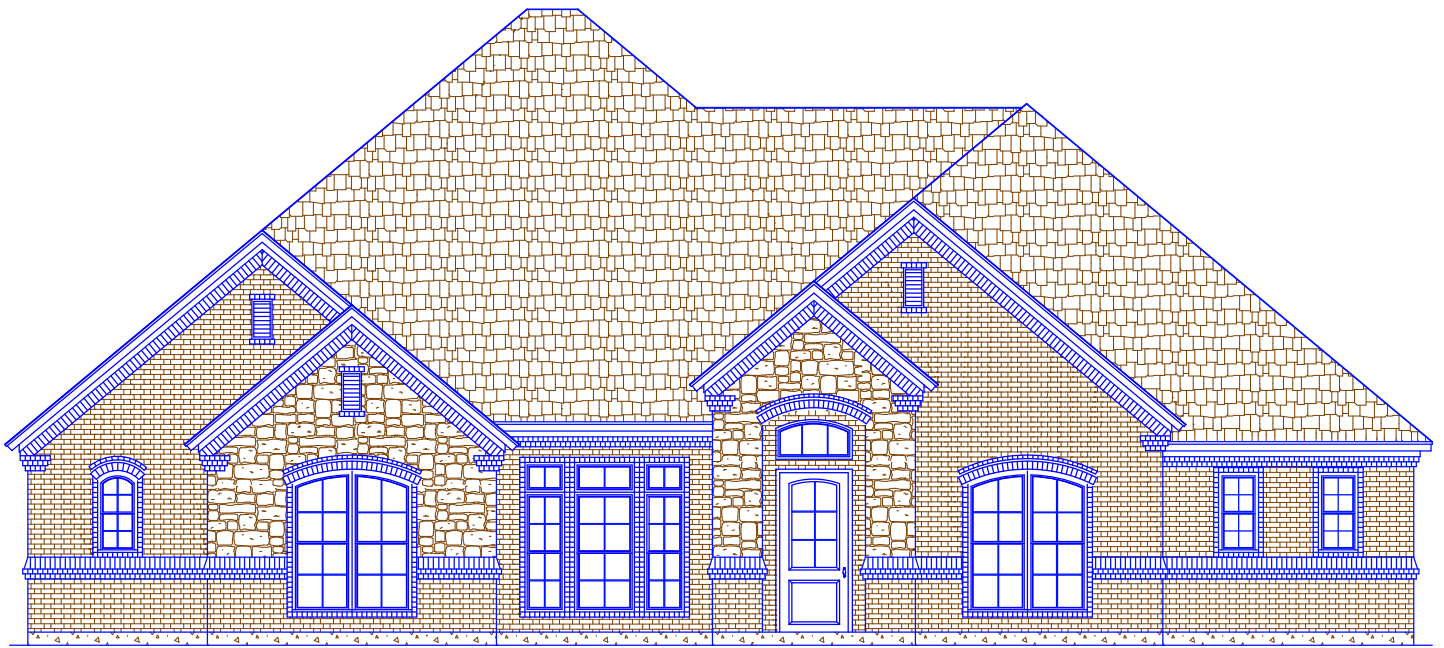

AREA TOTALS	
LIVING AREA	2569
3 CAR GARAGE	771
COVERED PORCH	83
COVERED PATIO	176
TOTAL FOUNDATION	3599

AREA TOTALS	
LIVING AREA	2569
3 CAR GARAGE	771
COVERED PORCH	83
COVERED PATIO	176
TOTAL FOUNDATION	3599