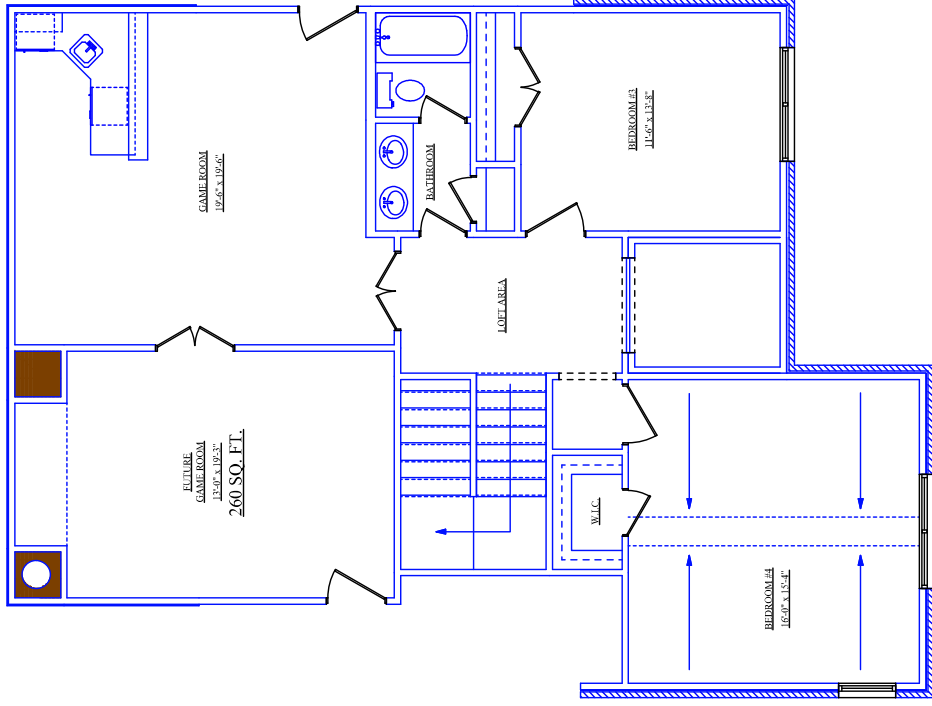

AREA TOTALS

LOWER AREA 2560

UPPER AREA 1005

TOTAL LIVING AREA 3565

3 CAR GARAGE 780

COVERED PORCH 157

COVERED PATIO 215

TOTAL FOUNDATION 3712

TOTAL UNDER ROOF 4717

FUTURE GAME ROOM 260

AREA TOTALS	
LOWER AREA	2560
UPPER AREA	1005
TOTAL LIVING AREA	3565
3 CAR GARAGE	780
COVERED PORCH	157
COVERED PATIO	215
TOTAL FOUNDATION	3712
TOTAL UNDER ROOF	4717
FUTURE GAME ROOM	260

PLAN I.D. 2560  
Blue Line Design Co.  
Copyright 2014

AREA TOTALS	
LOWER AREA	2560
UPPER AREA	1005
TOTAL LIVING AREA	3565
3 CAR GARAGE	780
COVERED PORCH	157
COVERED PATIO	215
TOTAL FOUNDATION	3712
TOTAL UNDER ROOF	4717
FUTURE GAME ROOM	260