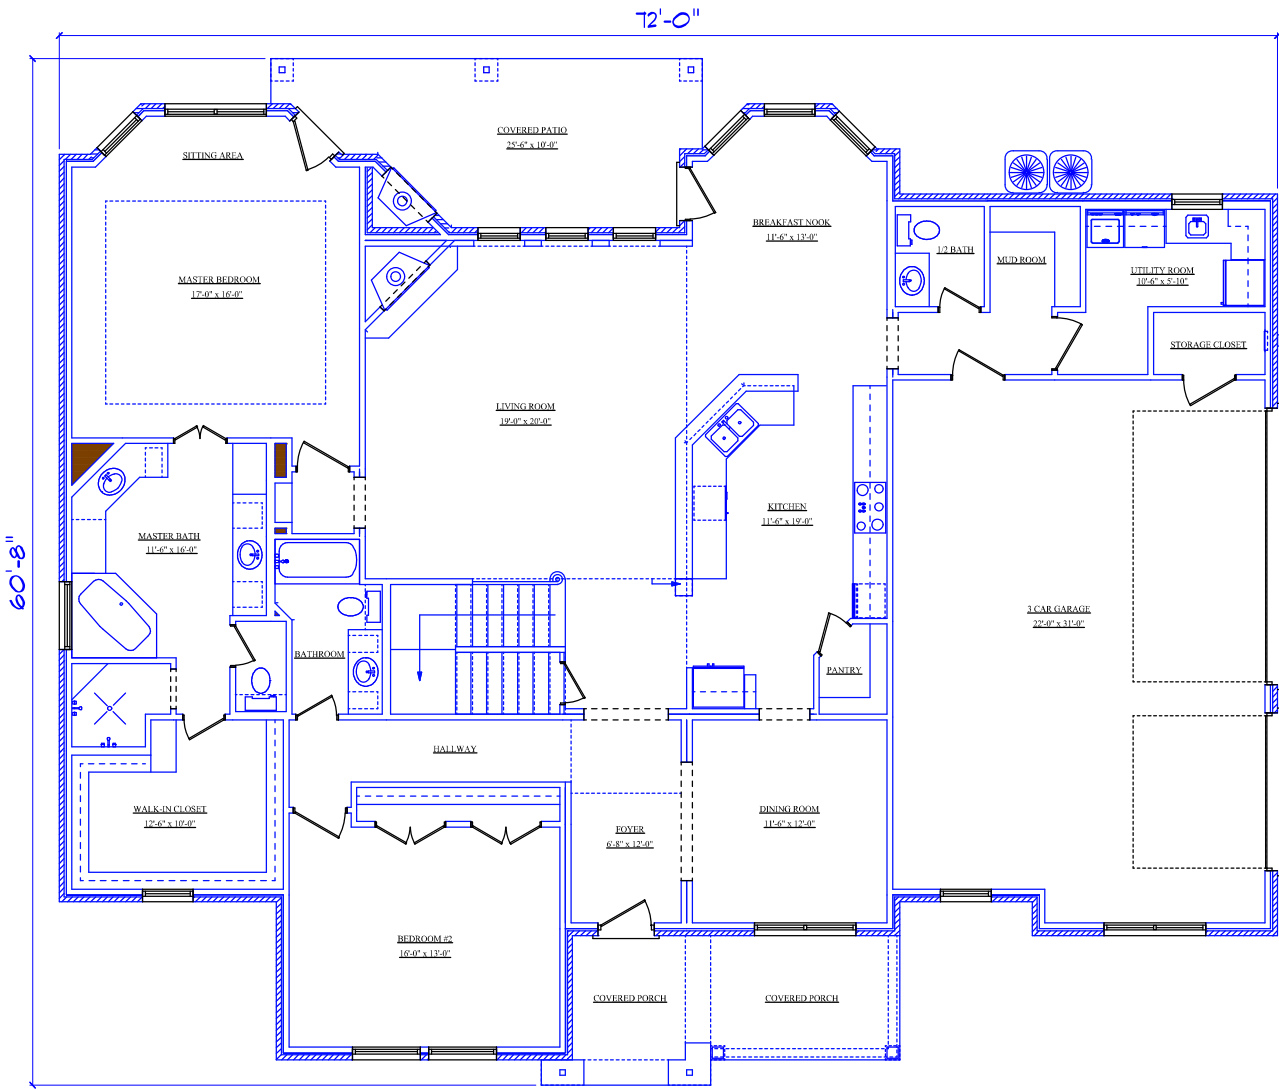

AREA TOTALS

LOWER AREA 2560

UPPER AREA 1005

TOTAL LIVING AREA 3565

3 CAR GARAGE 780

COVERED PORCH 157

COVERED PATIO 215

TOTAL FOUNDATION 3712

TOTAL UNDER ROOF 4717

FUTURE GAME ROOM 260

AREA TOTALS	
LOWER AREA	2560
UPPER AREA	1005
TOTAL LIVING AREA	3565
3 CAR GARAGE	780
COVERED PORCH	157
COVERED PATIO	215
TOTAL FOUNDATION	3712
TOTAL UNDER ROOF	4717
FUTURE GAME ROOM	260

PLAN I.D. 2560  
Blue Line Design Co.  
Copyright 2014

AREA TOTALS	
LOWER AREA	2560
UPPER AREA	1005
TOTAL LIVING AREA	3565
3 CAR GARAGE	780
COVERED PORCH	157
COVERED PATIO	215
TOTAL FOUNDATION	3712
TOTAL UNDER ROOF	4717
FUTURE GAME ROOM	260