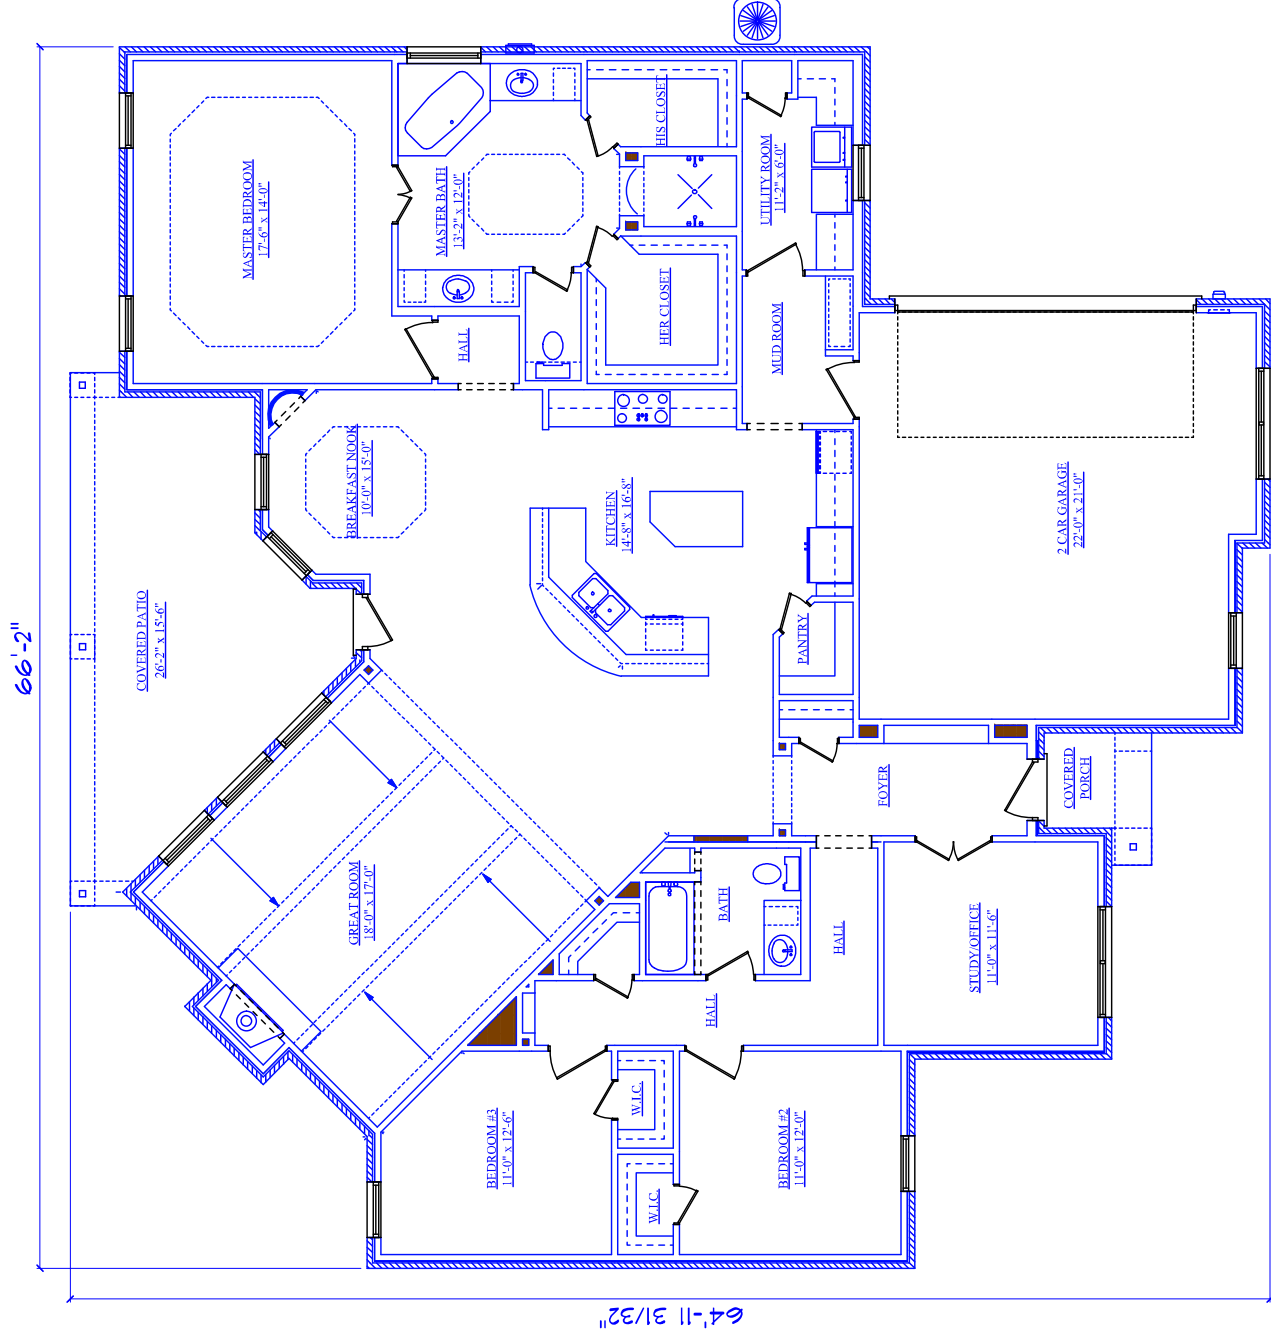

AREA TOTALS

LOWER LIVING 2529

2 CAR GARAGE 511

COVERED PORCH 34

COVERED PATIO 289

TOTAL SLAB 3363

AREA TOTALS	
LOWER LIVING	2529
2 CAR GARAGE	511
COVERED PORCH	34
COVERED PATIO	289
TOTAL SLAB	3363