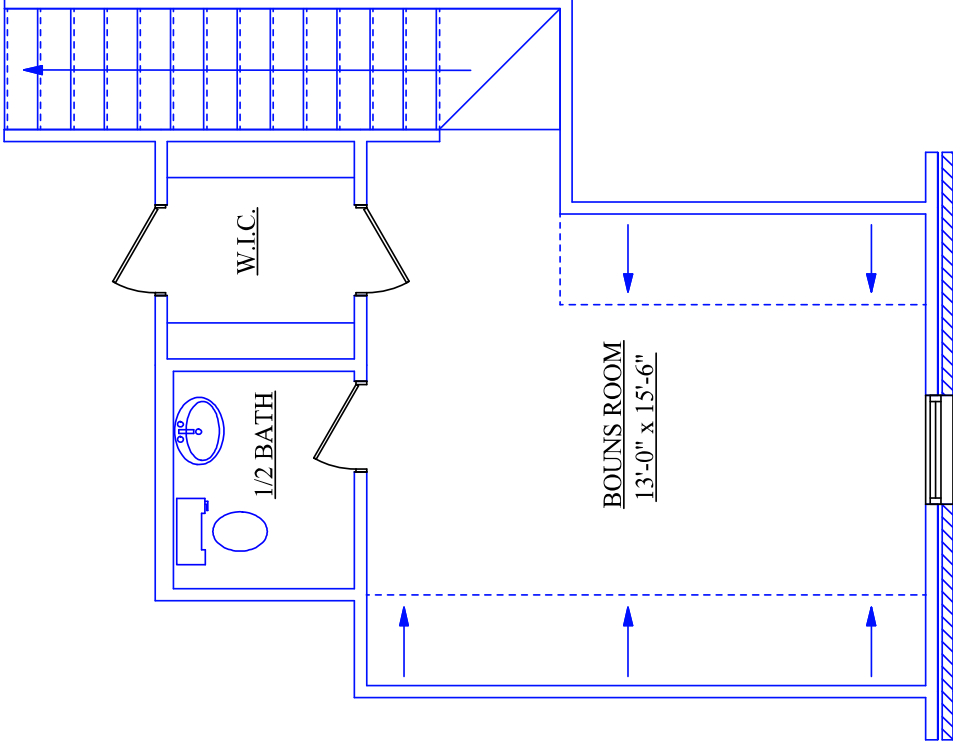

LOWER LIVING 2523

2 CAR GARAGE 603

COVERED PORCH 76

COVERED PATIO 310

TOTAL FOUNDATION 3512

BONUS ROOM 280

AREA TOTALS

LOWER LIVING 2523

2 CAR GARAGE 603

COVERED PORCH 76

COVERED PATIO 310

TOTAL FOUNDATION 3512

BONUS ROOM 280