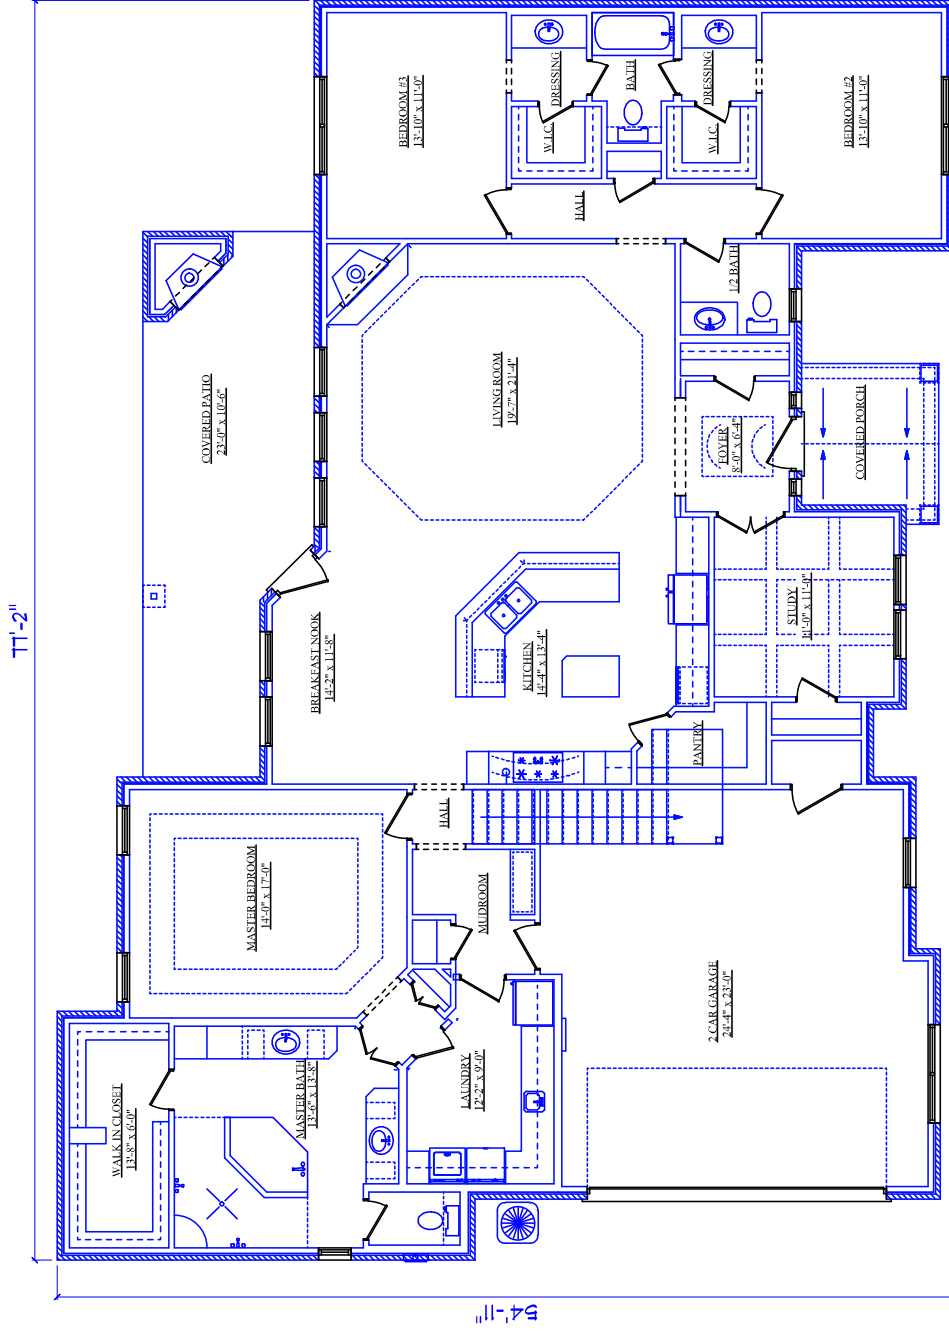

AREA TOTALS

LOWER LIVING 2523

2 CAR GARAGE 603

COVERED PORCH 76

COVERED PATIO 310

TOTAL FOUNDATION 3512

BONUS ROOM 280

AREA TOTALS

LOWER LIVING 2523

2 CAR GARAGE 603

COVERED PORCH 76

COVERED PATIO 310

TOTAL FOUNDATION 3512

BONUS ROOM 280

AREA TOTALS

LOWER LIVING 2523

2 CAR GARAGE 603

COVERED PORCH 76

COVERED PATIO 310

TOTAL FOUNDATION 3512

BONUS ROOM 280