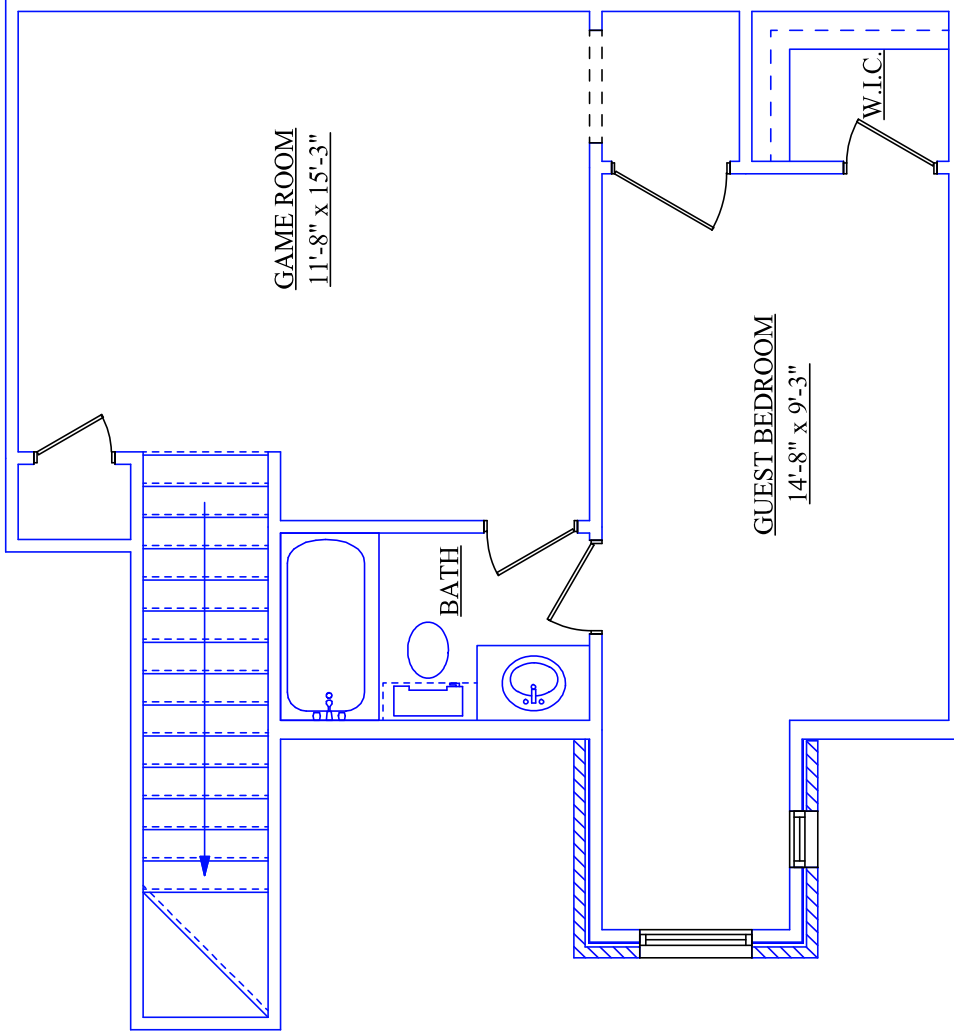

AREA TOTALS

LOWER LIVING AREA 2519

UPPER LIVING AREA 490

TOTAL LIVING AREA 3009

3 CAR GARAGE 766

COVERED PORCH 59

COVERED PATIO 341

TOTAL FOUNDATION 3685

TOTAL UNDER ROOF 4175

85'-0"

56'-6"

AREA TOTALS
LOWER LIVING AREA 2519
UPPER LIVING AREA 490
TOTAL LIVING AREA 3009
3 CAR GARAGE 766
COVERED PORCH 59
COVERED PATIO 341
TOTAL FOUNDATION 3685
TOTAL UNDER ROOF 4175