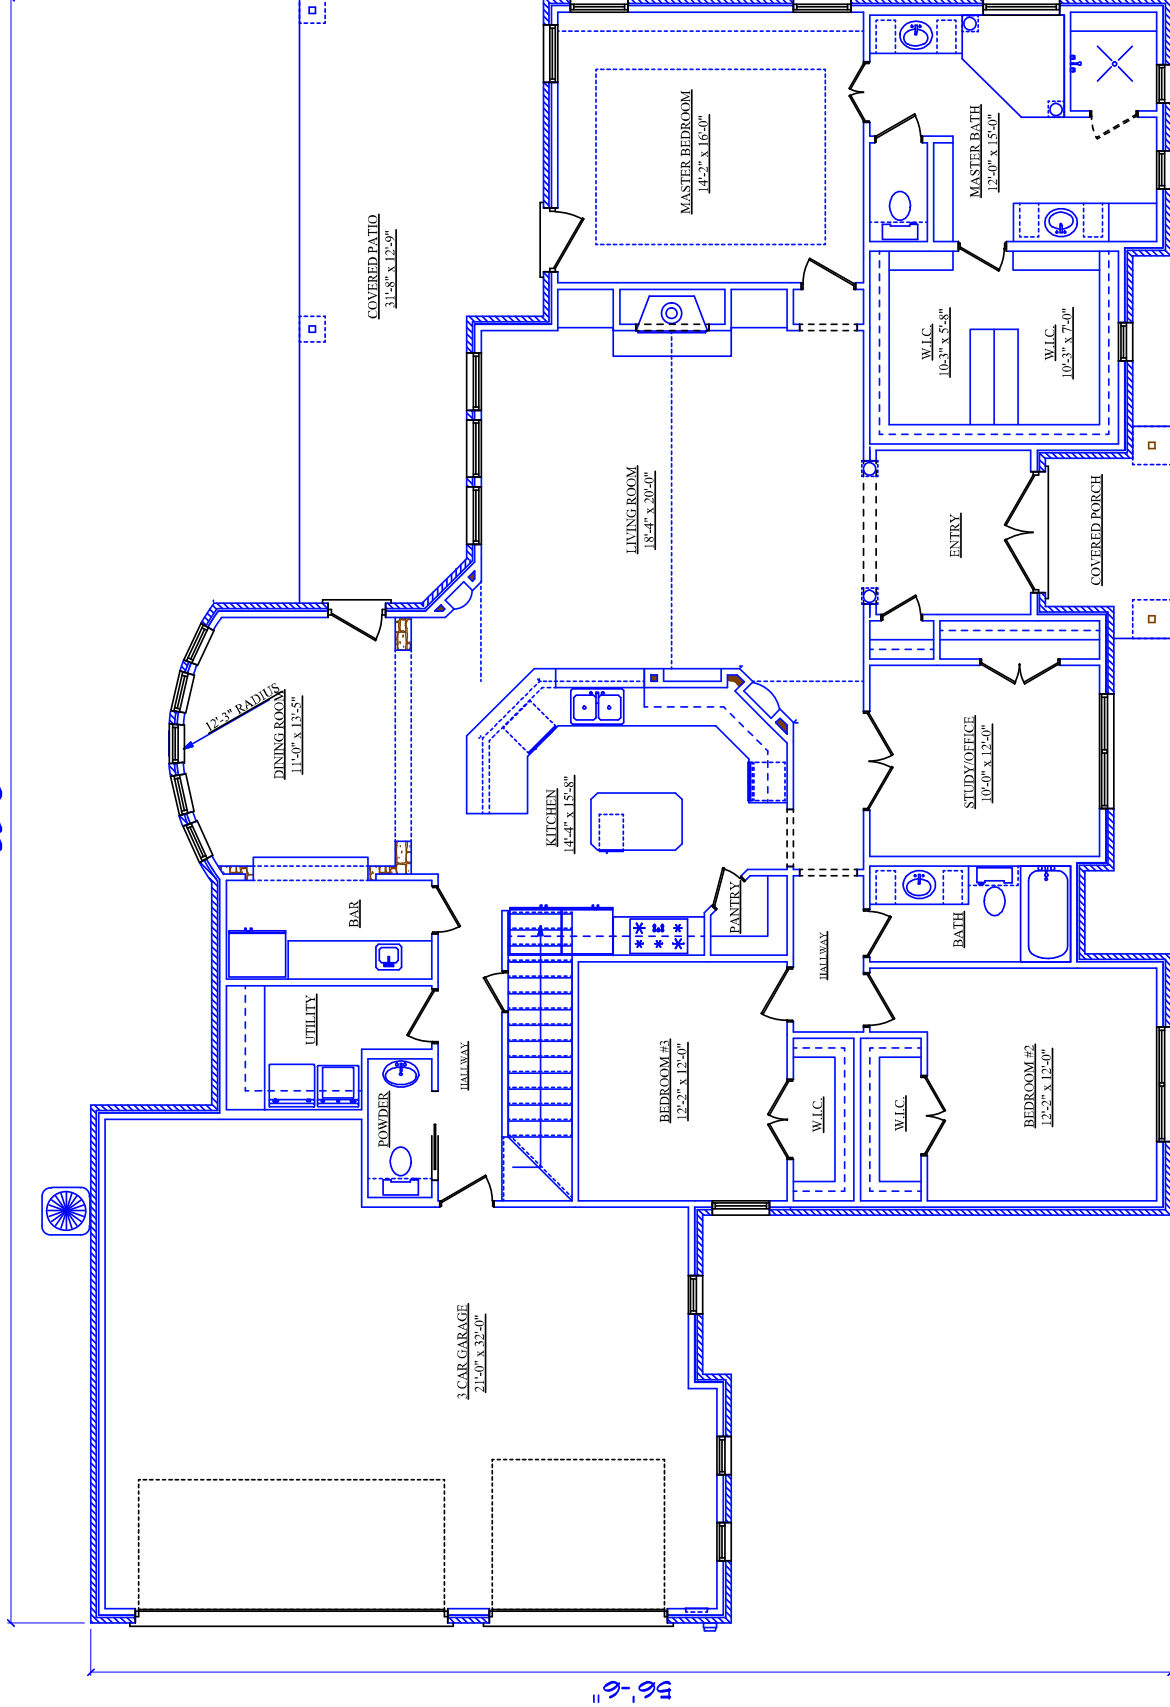

AREA TOTALS

LOWER LIVING AREA 2519

UPPER LIVING AREA 490

TOTAL LIVING AREA 3009

3 CAR GARAGE 766

COVERED PORCH 59

COVERED PATIO 341

TOTAL FOUNDATION 3685

TOTAL UNDER ROOF 4175

85'-0"

56'-6"

AREA TOTALS
LOWER LIVING AREA 2519
UPPER LIVING AREA 490
TOTAL LIVING AREA 3009
3 CAR GARAGE 766
COVERED PORCH 59
COVERED PATIO 341
TOTAL FOUNDATION 3685
TOTAL UNDER ROOF 4175