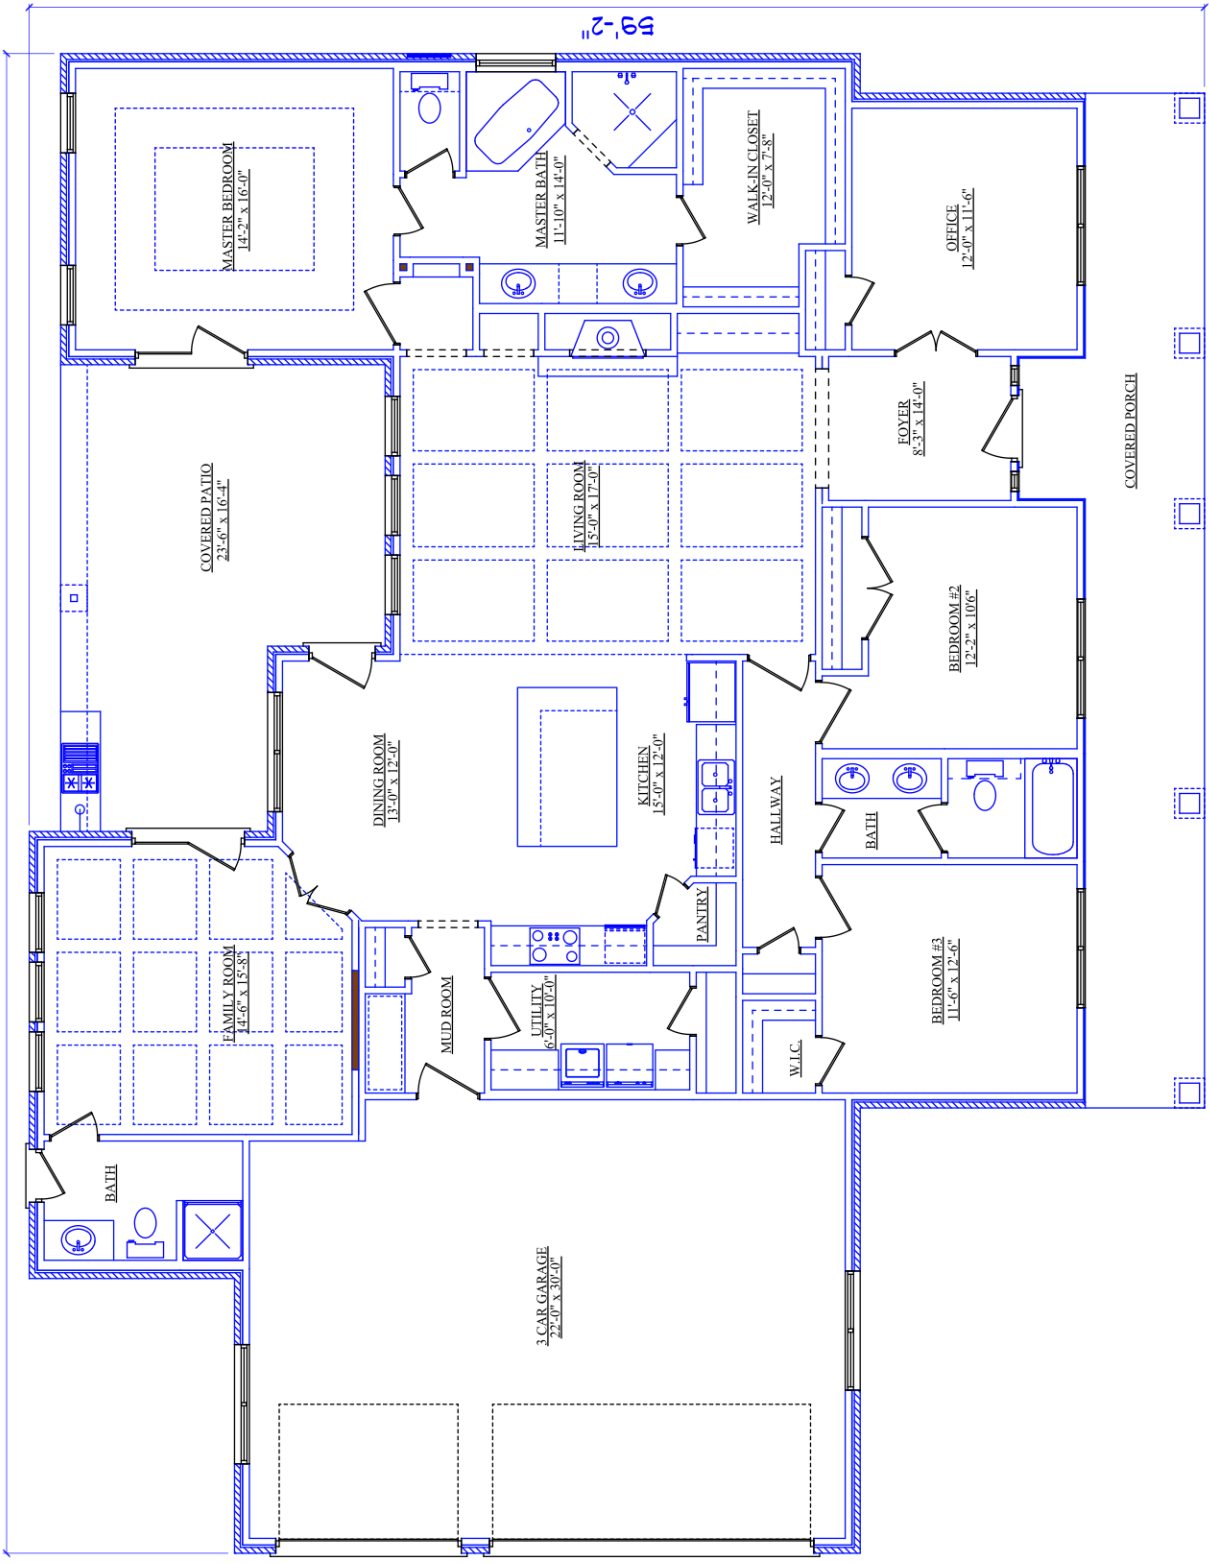

75'-6"

59'-2"

AREA TOTALS
LIVING AREA 2464
3 CAR GARAGE 707
COVERED PORCH 328
COVERED PATIO 329
TOTAL FOUNDATION 3828