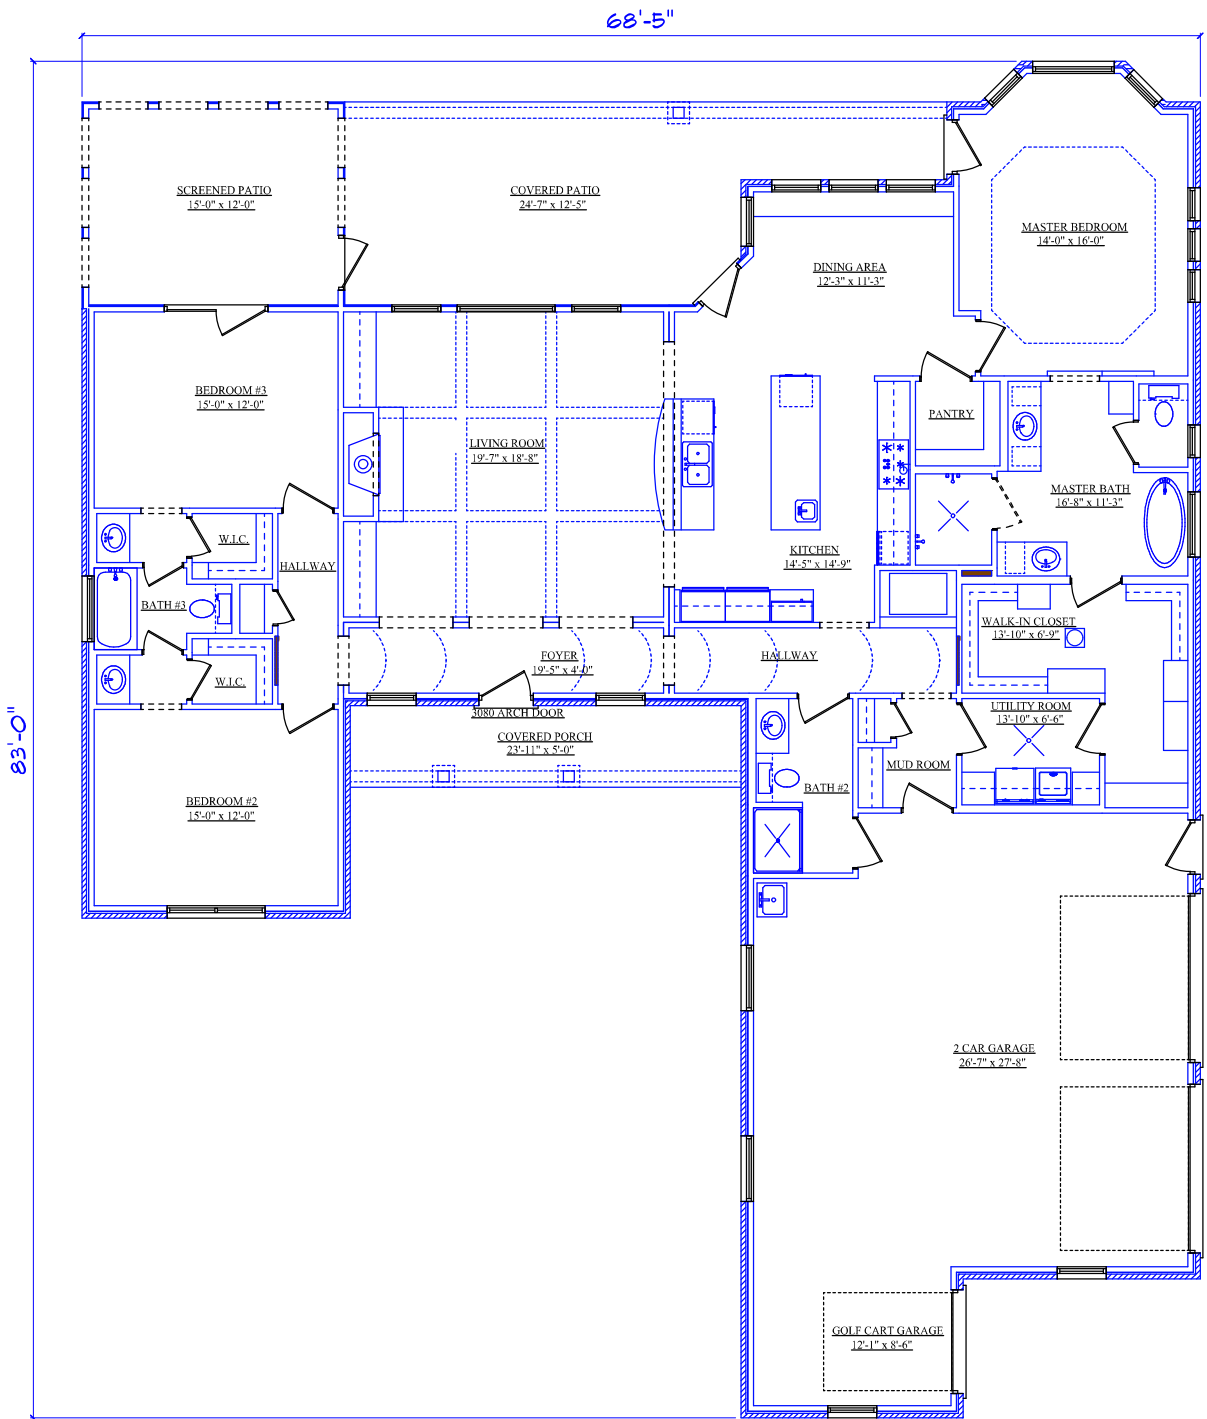

AREA TOTALS

LIVING AREA 2415

2 CAR GARAGE 887

COVERED PORCH 120

COVERED PATIO 360

SCREENED PATIO 200

TOTAL FOUNDATION 3982

AREA TOTALS

LIVING AREA 2415

2 CAR GARAGE 887

COVERED PORCH 120

COVERED PATIO 360

SCREENED PATIO 200

TOTAL FOUNDATION 3982