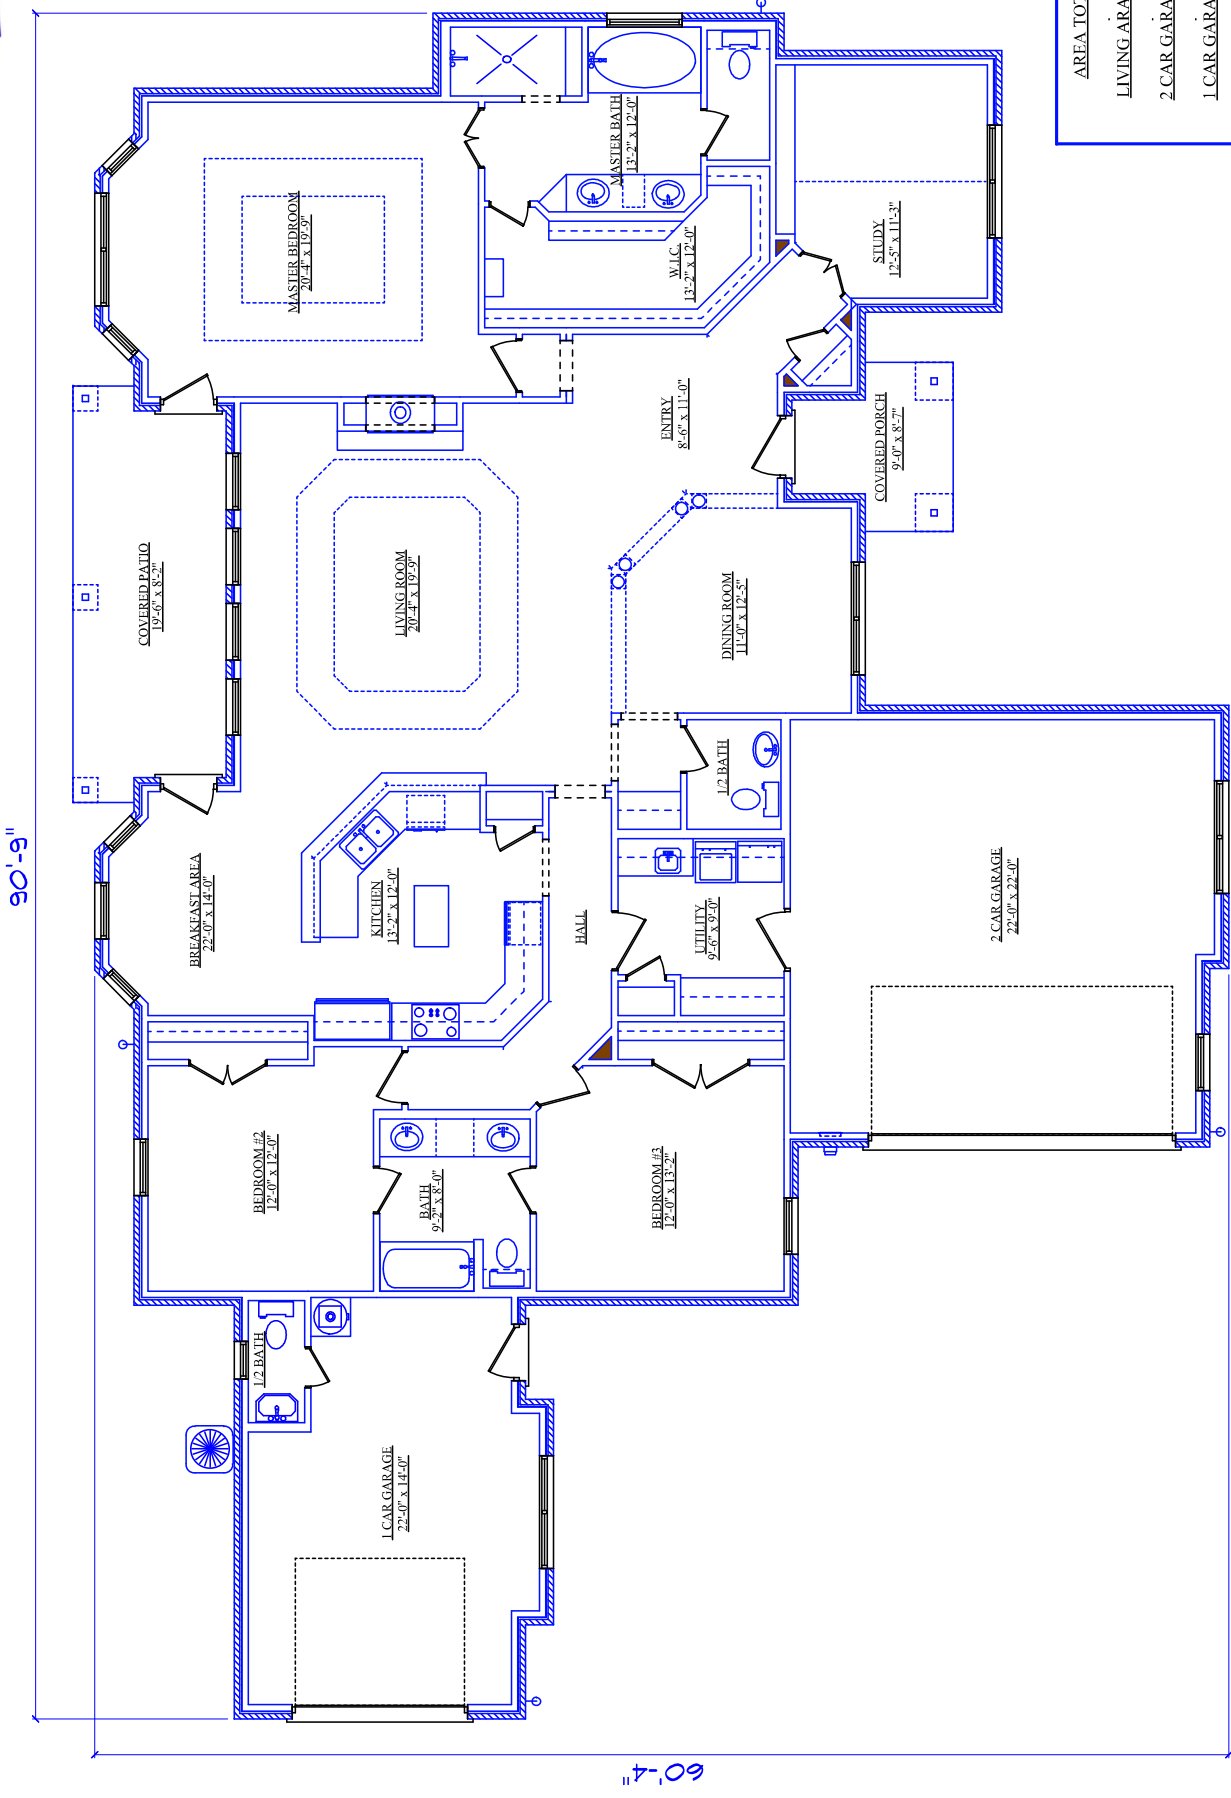

AREA TOTALS

LIVING AREA 2401

2 CAR GARAGE 536

1 CAR GARAGE 371

COVERED PORCH 62

COVERED PATIO 168

TOTAL FOUNDATION 3632

AREA TOTALS

LIVING AREA	2401
2 CAR GARAGE	536
1 CAR GARAGE	371
COVERED PORCH	62
COVERED PATIO	168
TOTAL FOUNDATION	3632