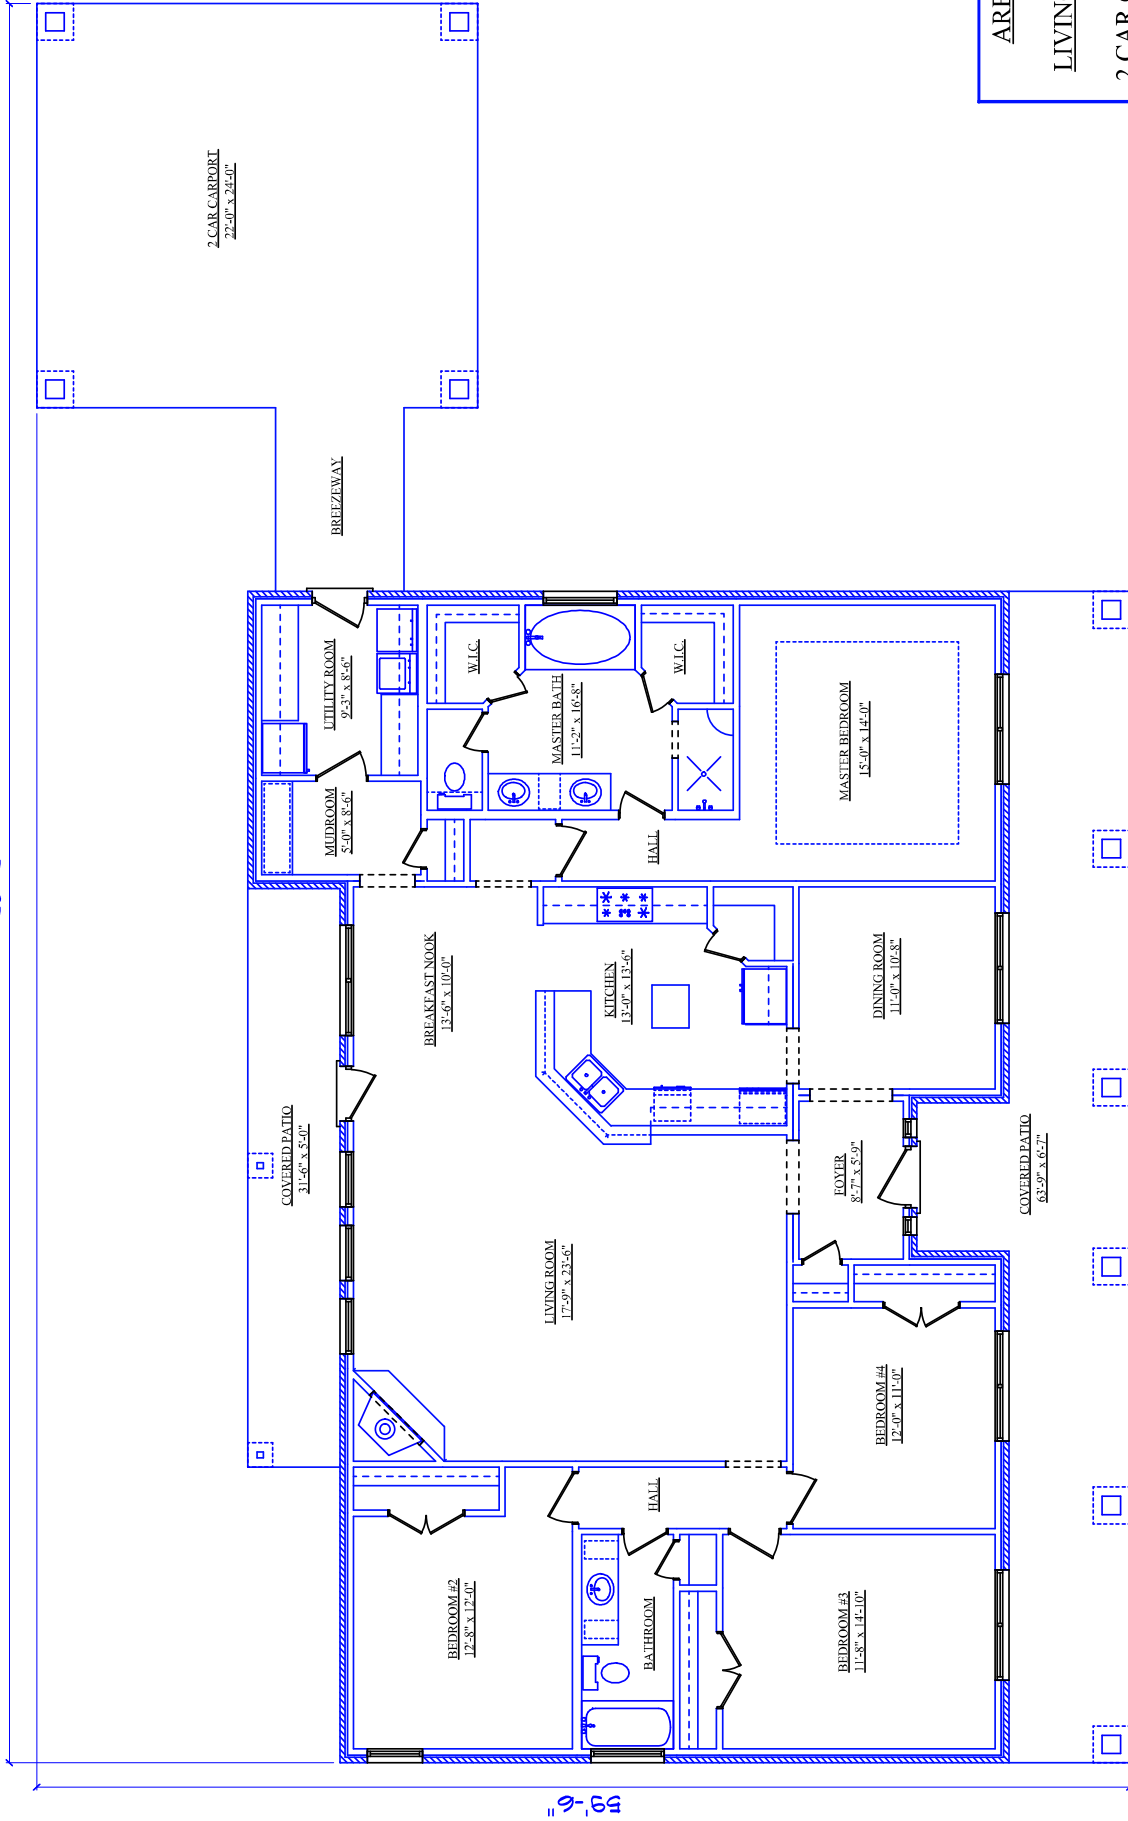

AREA TOTALS

LIVING AREA 2362

2 CAR CARPORT 598

COVERED PORCH 461

COVERED PATIO 158

TOTAL SLAB 3579

95'-9"

AREA TOTALS

LIVING AREA	2362
2 CAR GARPORT	598
COVERED PORCH	461
COVERED PATIO	158
TOTAL SLAB	3579