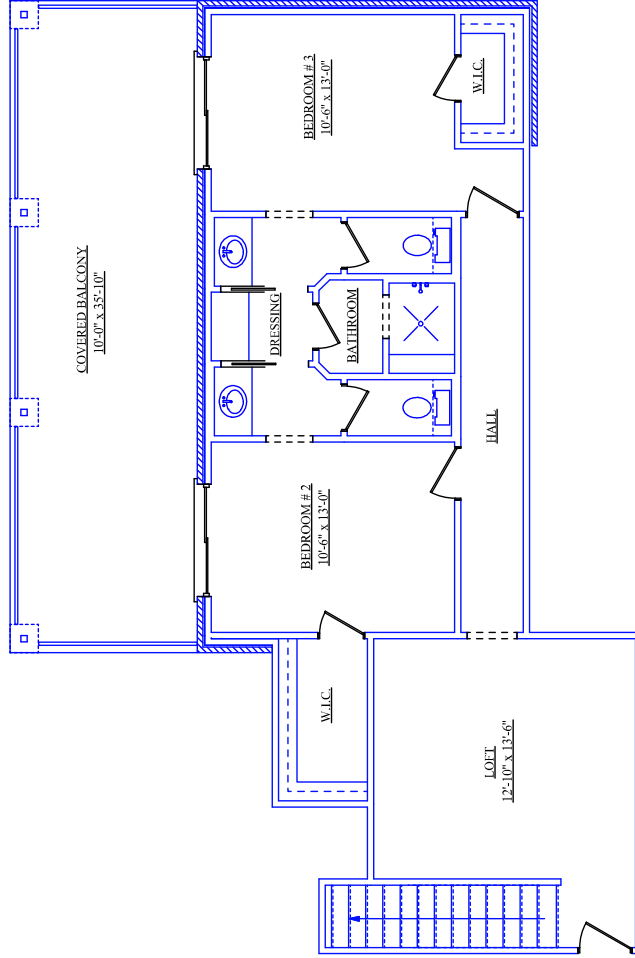

AREA TOTALS

LOWER AREA 2361

UPPER AREA 835

TOTAL LIVING AREA 3196

3 CAR GARAGE 606

COVERED PORCH 55

COVERED PATIO 333

STORAGE CLOSET 121

COVERED BALCONY 349

TOTAL FOUNDATION 3476

TOTAL UNDER ROOF 4660

68'-0"

53'-8"

AREA TOTALS	
LOWER AREA	2361
UPPER AREA	835
TOTAL LIVING AREA	3196
3 CAR GARAGE	606
COVERED PORCH	55
COVERED PATIO	333
STORAGE CLOSET	121
COVERED BALCONY	349
TOTAL FOUNDATION	3476
TOTAL UNDER ROOF	4660

AREA TOTALS	
LOWER AREA	2361
UPPER AREA	835
TOTAL LIVING AREA	3196
3 CAR GARAGE	606
COVERED PORCH	55
COVERED PATIO	333
STORAGE CLOSET	121
COVERED BALCONY	349
TOTAL FOUNDATION	3476
TOTAL UNDER ROOF	4660