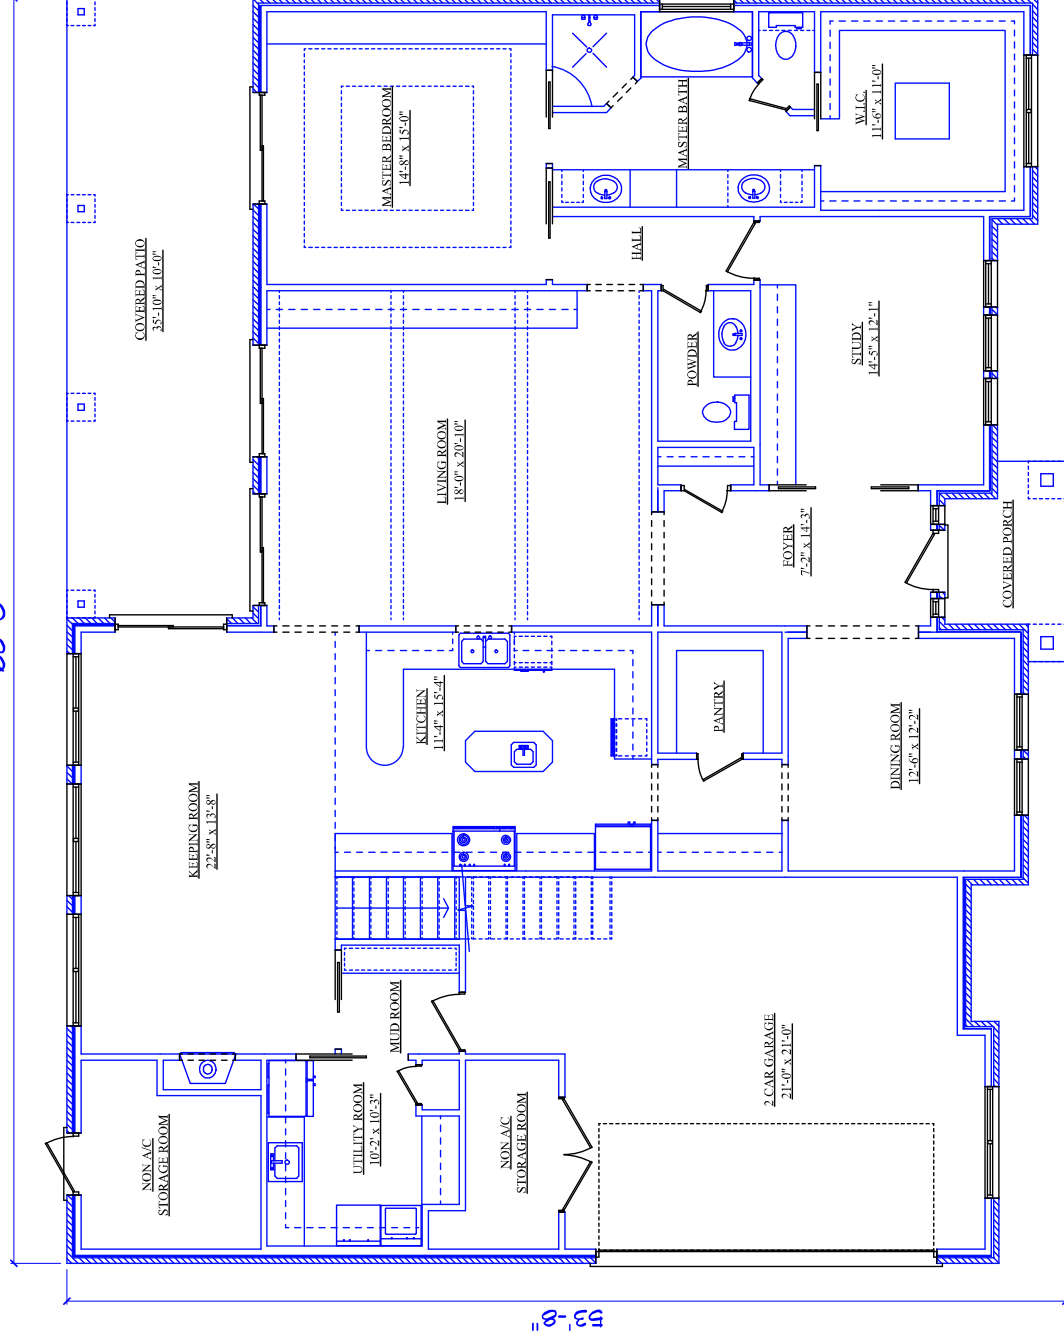

AREA TOTALS

LOWER AREA 2361

UPPER AREA 835

TOTAL LIVING AREA 3196

3 CAR GARAGE 606

COVERED PORCH 55

COVERED PATIO 333

STORAGE CLOSET 121

COVERED BALCONY 349

TOTAL FOUNDATION 3476

TOTAL UNDER ROOF 4660

68'-0"

53'-8"

AREA TOTALS	
LOWER AREA	2361
UPPER AREA	835
TOTAL LIVING AREA	3196
3 CAR GARAGE	606
COVERED PORCH	55
COVERED PATIO	333
STORAGE CLOSET	121
COVERED BALCONY	349
TOTAL FOUNDATION	3476
TOTAL UNDER ROOF	4660

AREA TOTALS	
LOWER AREA	2361
UPPER AREA	835
TOTAL LIVING AREA	3196
3 CAR GARAGE	606
COVERED PORCH	55
COVERED PATIO	333
STORAGE CLOSET	121
COVERED BALCONY	349
TOTAL FOUNDATION	3476
TOTAL UNDER ROOF	4660