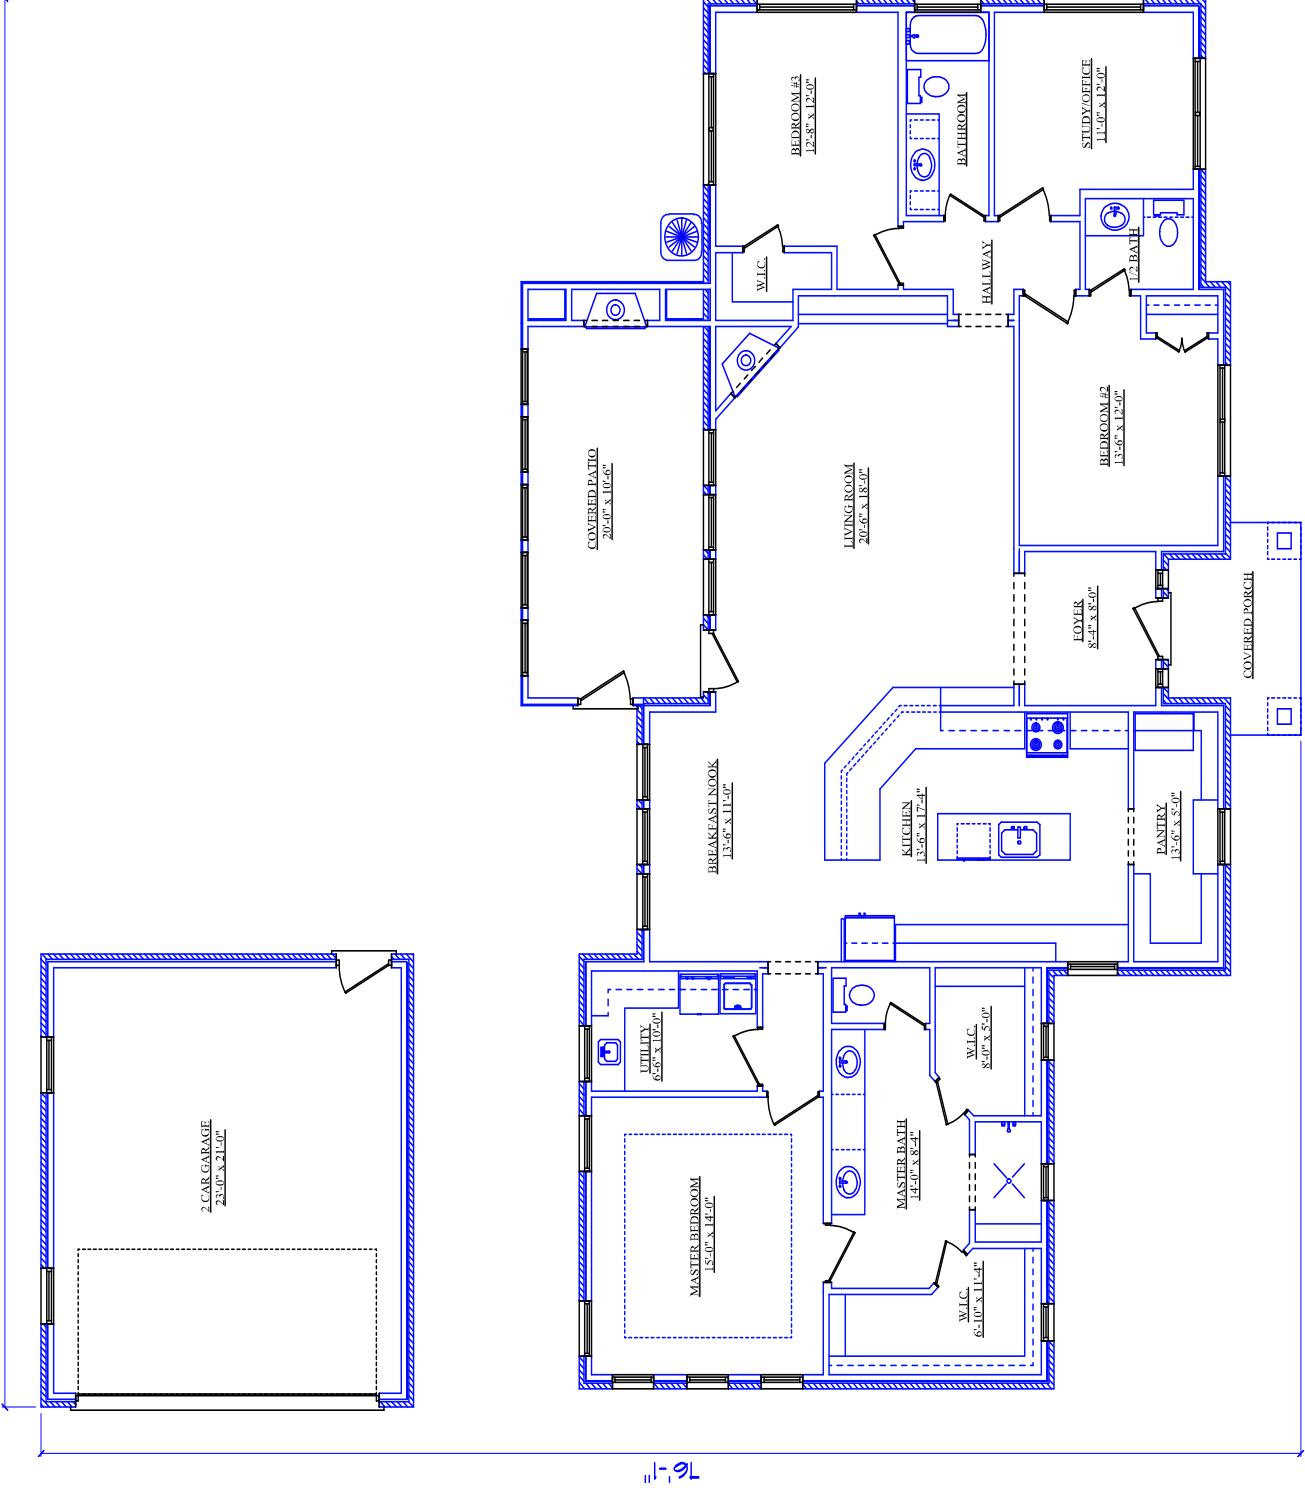

AREA TOTALS

LIVING AREA 2335

2 CAR GARAGE 551

COVERED PORCH 77

COVERED PATIO 241

TOTAL FOUNDATION 3204

76'-2"

76'-1"

AREA TOTALS

LIVING AREA 2335

2 CAR GARAGE 551

COVERED PORCH 77

COVERED PATIO 241

TOTAL FOUNDATION 3204