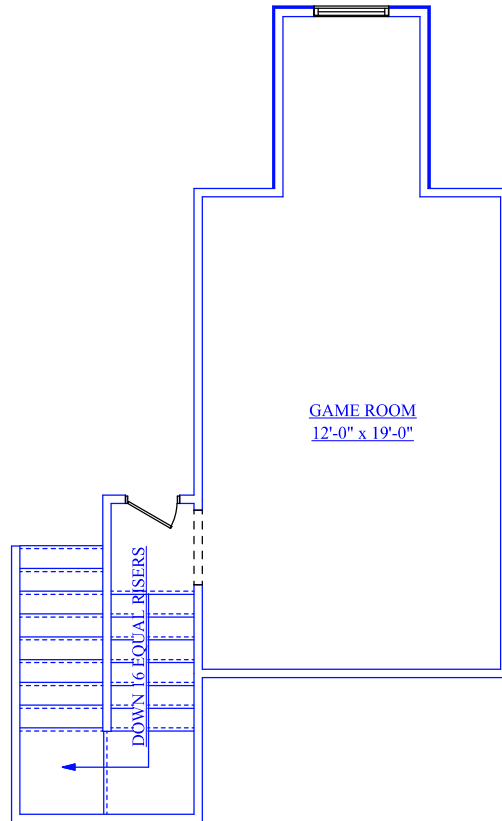

LIVING AREA 2333

GARAGE / STORAGE 651

COVERED PORCH 147

COVERED PATIO 230

TOTAL FOUNDATION 3361

BONUS ROOM 290 SQ FT

AREA TOTALS

LIVING AREA 2333

GARAGE / STORAGE 651

COVERED PORCH 147

COVERED PATIO 230

TOTAL FOUNDATION 3361

BONUS ROOM 290 SQ FT