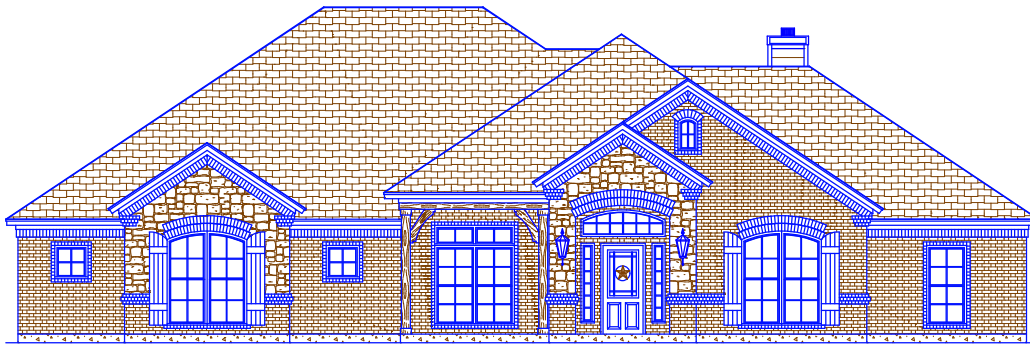

AREA TOTALS

LIVING AREA 2333

GARAGE / STORAGE 651

COVERED PORCH 147

COVERED PATIO 230

TOTAL FOUNDATION 3361

BONUS ROOM 290 SQ FT

AREA TOTALS

LIVING AREA 2333

GARAGE / STORAGE 651

COVERED PORCH 147

COVERED PATIO 230

TOTAL FOUNDATION 3361

BONUS ROOM 290 SQ FT

AREA TOTALS

LIVING AREA 2333

GARAGE / STORAGE 651

COVERED PORCH 147

COVERED PATIO 230

TOTAL FOUNDATION 3361

BONUS ROOM 290 SQ FT